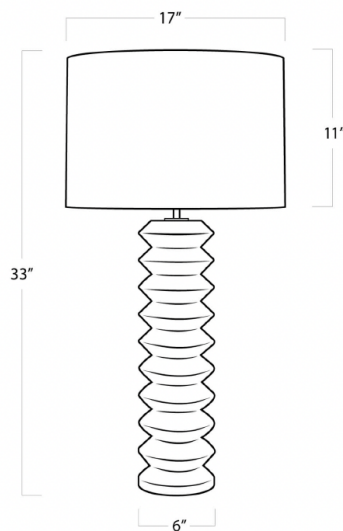

ACCORDION TABLE LAMP

- Wattage: 3-Way 150 Watt Max
- Bulb Qty: 1
- Socket: E26 3-Way Cast Turn Knob
- Wood with Ebony finish

PRODUCT #:	ITEM	WIDTH	DEPTH	HEIGHT	PRICE	ADDITIONAL INFORMATION
239-13-1210EB	ACCORDION TABLE LAMP	17	17	33	\$810	

HEIGHT	33
WIDTH	17
DEPTH	17
SHADE DIMS	17 x 17 x 11
SHADE COLOR	Natural Linen
BULB QTY	1
BULB TYPE	A Type Medium Base (E26)
SOCKET	E26 3-Way Cast Turn Knob
WATTAGE	3-Way 150 Watt Max
WIRING TYPE	Standard
MATERIAL	Birch Wood
FINISH	Ebony
NOTES	8 ft of cord
FREIGHT ONLY	No