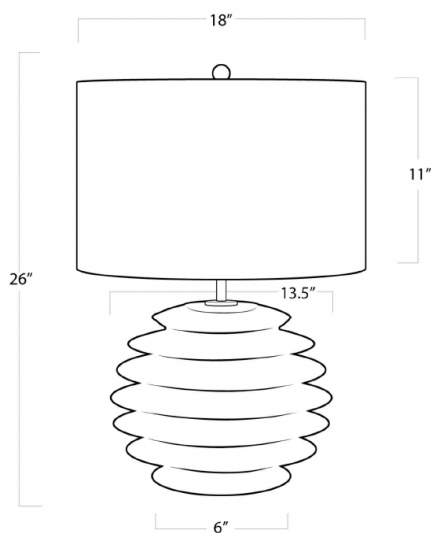

ACCORDION ROUND TABLE LAMP

- Wattage: 3-Way 150 Watt Max
- Bulb Qty: 1
- Socket: E26 3-Way Cast Turn Knob
- Wood with Ebony finish

PRODUCT #:	ITEM	WIDTH	DEPTH	HEIGHT	PRICE	ADDITIONAL INFORMATION
239-13-1209EB	ACCORDION ROUND TABLE LAMP	18	18	26	\$810	

HEIGHT	26
WIDTH	18
DEPTH	18
SHADE DIMS	18 x 18 x 11
SHADE COLOR	Natural Linen
BULB QTY	1
BULB TYPE	A Type Medium Base (E26)
SOCKET	E26 3-Way Cast Turn Knob
WATTAGE	3-Way 150 Watt Max
WIRING TYPE	Standard
MATERIAL	Birch Wood
FINISH	Ebony
NOTES	8 ft of cord
FREIGHT ONLY	No