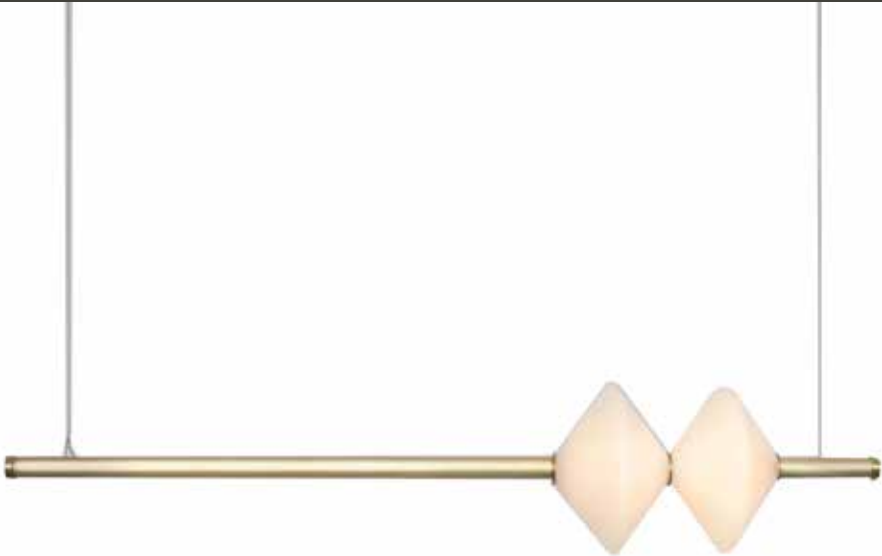

2 GEM LINEAR PENDANT

- In Satin Brass

PRODUCT #:	ITEM	WIDTH	DEPTH	HEIGHT	PRICE	SALE PRICE	ADDITIONAL INFORMATION
238-GEM2-LNR-PE-BBR	2 GEM LINEAR PENDANT	48	7	5	\$2,795	\$1,199.99	1 AVAILABLE AT THIS PRICE