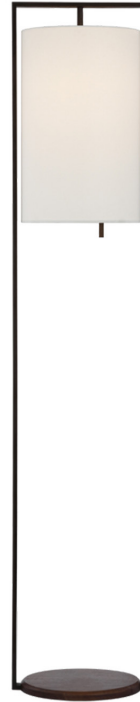

## ZENZ MEDIUM FLOOR LAMP

- Designer: Ray Booth-Signature Collection
- Height: 58"
- Width: 11.5"
- Base: 10" x 11.5" Decorative
- Base: 10" x 11.5" Decorative
- Wattage: 15 LED A19
- Shade Details: 10" x 10" x 16" Linen
- Weight: 13 lbs.

PRODUCT #:	ITEM	WIDTH	DEPTH	HEIGHT	PRICE	ADDITIONAL INFORMATION
237-RB 1130WI/DW-L	ZENZ MEDIUM FLOOR LAMP WARM IRON AND WALNUT *	11.5	10	58	\$2,268	
237-RB 1130PN/W-L	ZENZ MEDIUM FLOOR LAMP POLISHED NICKEL AND WALNUT	11.5	10	58	\$2,268	