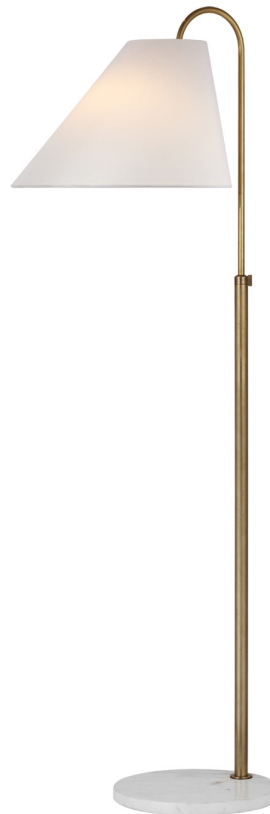

KINSLEY MEDIUM FLOOR LAMP

- Designer: Kate Spade New York
- Available in Polished Nickel or Soft Brass with Linen Shade
- Extension: 20.25"
- Base: 12" Round
- Socket: E26 Pull Chain
- Wattage: 7 LED G16.5

PRODUCT #:	ITEM	WIDTH	DEPTH	HEIGHT	PRICE	ADDITIONAL INFORMATION
237-KS-1220PN-L	KINSLEY MEDIUM FLOOR LAMP- POLISHED NICKEL	15.75	15.75	54.5-70.5	\$2,268	
237-KS-1220SB-L	KINSLEY MEDIUM FLOOR LAMP- SOFT BRASS*	15.75	15.75	54.5-70.5	\$2,268	