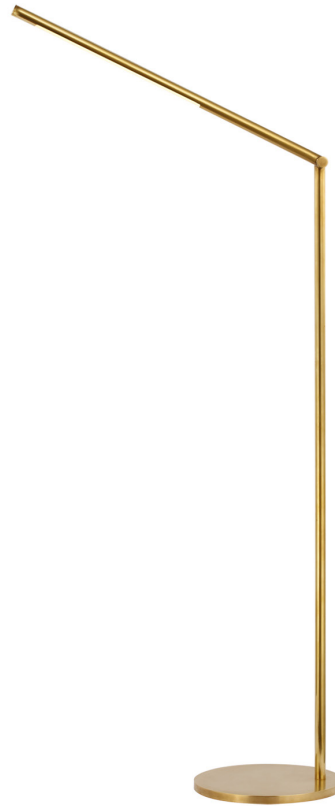

## CONA FLOOR LAMP

- Designer: Kelly Wearstler
- Available in Polished Nickel, Antique-Burnished Brass, or Bronze
- Base: 9.5" Round
- Socket: Dedicated LED w/ Dimmer
- Wattage: 12w (960lm)

PRODUCT #:	ITEM	WIDTH	DEPTH	HEIGHT	PRICE	ADDITIONAL INFORMATION
237-KW-1415AB	CONA LARGE FLOOR LAMP- ANTIQUE BRASS*	10	17.5-23.75	42.5	\$2,042	
237-KW-1415BZ	CONA LARGE FLOOR LAMP- BRONZE	10	17.5-23.75	42.5	\$2,042	
237-KW-1415PN	CONA LARGE FLOOR LAMP- POLISHED NICKEL	10	17.5-23.75	42.5	\$2,042	