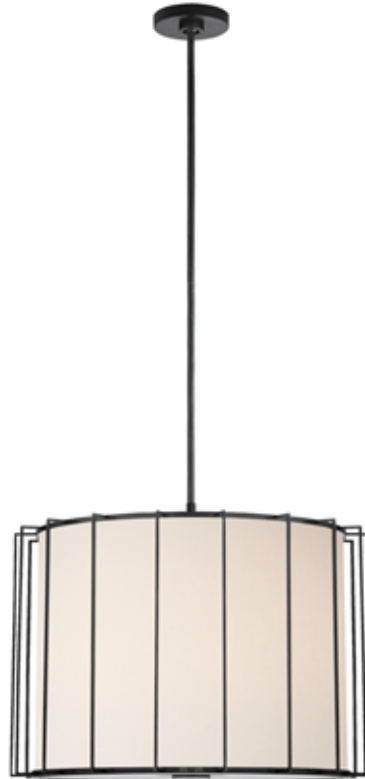

CAROUSEL LARGE DRUM LANTERN

- Designer: Barbara Barry
- Min. Custom Height: 17.5"
- Canopy: 5" Round
- Socket: 2 - E26 Keyless. Type A 60W

PRODUCT #:	ITEM	WIDTH	DEPTH	HEIGHT	PRICE	ADDITIONAL INFORMATION
237-BBL 5014BZ-L	CAROUSEL LARGE DRUM LANTERN IN BRONZE WITH LINEN SHADE *	26	26	17.5-50	\$2,855	
237-BBL 5014SB-L	CAROUSEL LARGE DRUM LANTERN IN SOFT BRASS WITH LINEN SHADE	26	26	17.5-50	\$2,855	
237-BBL 5014PN-L	CAROUSEL LARGE DRUM LANTERN IN POLISHED NICKEL WITH LINEN SHADE	26	26	17.5-50	\$2,855	