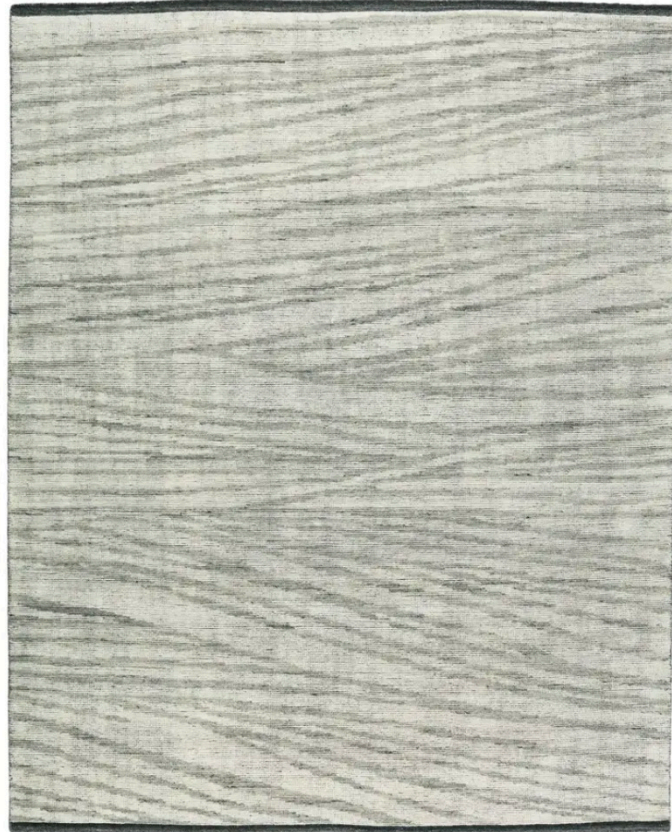

RIZE FARROW RUG

- The Rize collection offers intricate and delicately designed global patterns to the modern home. The captivating and simultaneously versatile Farrow rug boasts a dynamic stripe motif that creates an eye-catching anchor in updated interiors
- Design: Farrow
- Construction: Hand Knotted
- Content: 100% Wool
- Thickness (Inches): 1/4"
- Origin: India
- In RIZ10 Silver Birch, Seagrass, Forged Iron, and Bone White
- Custom size available

| PRODUCT #: | ITEM | WIDTH | HEIGHT | PRICE | ADDITIONAL INFORMATION |
|------------|----------------------------|-------|--------|---------|------------------------|
| 233-RIZ10 | RIZE FARROW RUG- 6' X 9' | 6' | 9' | \$2,862 | |
| 233-RIZ10 | RIZE FARROW RUG- 8' X 10' | 8' | 10' | \$4,235 | |
| 233-RIZ10 | RIZE FARROW RUG- 9' X 12' | 9' | 12' | \$6,573 | |
| 233-RIZ10 | RIZE FARROW RUG- 10' X 14' | 10' | 14' | \$8,519 | |