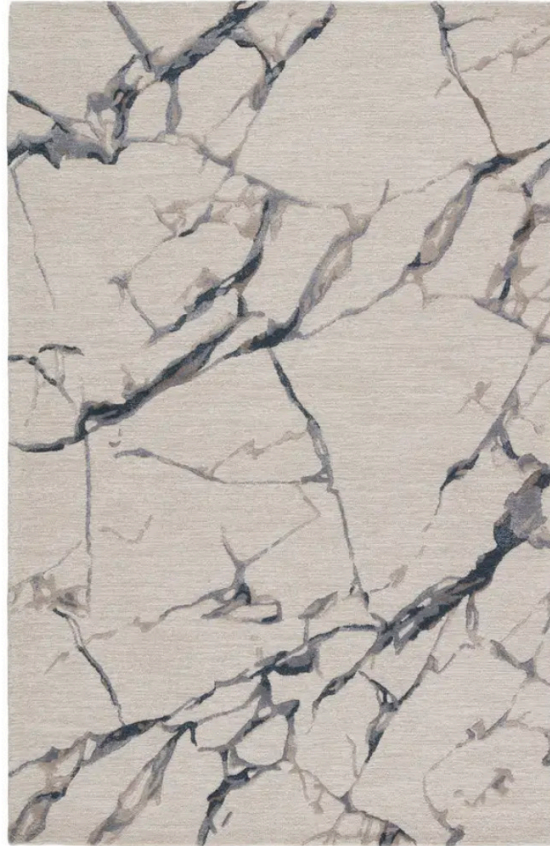

## FRAGMENT RUG

- The hand-tufted Fragment collection features nature and mineral-inspired motifs that offer the perfect patterned intrigue to modern spaces. The Shattered rug features a fractured abstract design in a light neutral colorway of cream, silver and charcoal gray, soft gold, and taupe
- Design: Fragment
- Construction: Hand Tufted
- Content: 65% Viscose 35% Wool
- Backing: 100% Cotton
- Origin: India
- Choice of 3 Colourways: FRG01, FRG02\*, FRG03

PRODUCT #:	ITEM	WIDTH	HEIGHT	PRICE	ADDITIONAL INFORMATION
233-FRG**	FRAGMENT RUG- 5' X 8'	5'	8'	\$1,259	
233-FRG**	FRAGMENT RUG- 6' X 9'	6'	9'	\$1,701	
233-FRG**	FRAGMENT RUG- 8' X 10'	8'	10'	\$2,518	
233-FRG**	FRAGMENT RUG- 9' X 12'	9'	12'	\$3,892	
233-FRG**	FRAGMENT RUG- 10' X 14'	10'	14'	\$5,053	