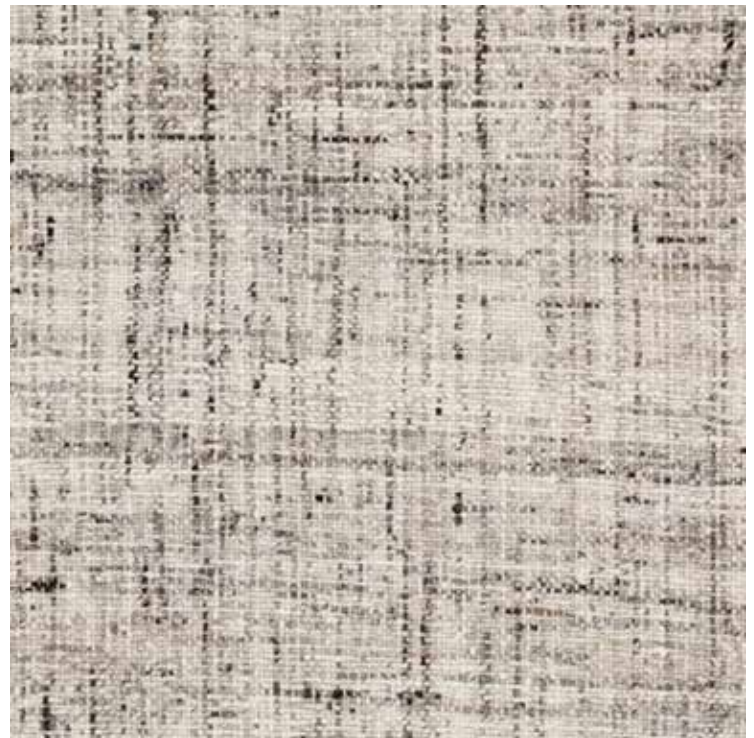

CAMBRIDGE RUG

- The Cambridge collection combines the versatility and texture of a tweed design with the retro statement of mid-century modern style.
- The hand-woven wool Season rug delivers an inviting and classic look to on-trend interiors
- Choice of 3 Colorways: CMB02, CMB03, CMB04

PRODUCT #:	ITEM	WIDTH	DEPTH	HEIGHT	PRICE	ADDITIONAL INFORMATION
233--CMB**	CAMBRIDGE RUG - 5X8	5	8		\$1,390	
233--CMB**	CAMBRIDGE RUG - 6X9	6	9		\$1,864	
233--CMB**	CAMBRIDGE RUG - 8X10	8	10		\$2,764	
233--CMB**	CAMBRIDGE RUG - 9X12	9	12		\$4,301	
233--CMB**	CAMBRIDGE RUG - 10X14	10	14		\$5,559	
233--CMB**	CAMBRIDGE RUG - 12X15	12	15		\$7,276	
233--CMB**	CAMBRIDGE RUG - 12X18	12	18		\$8,731	