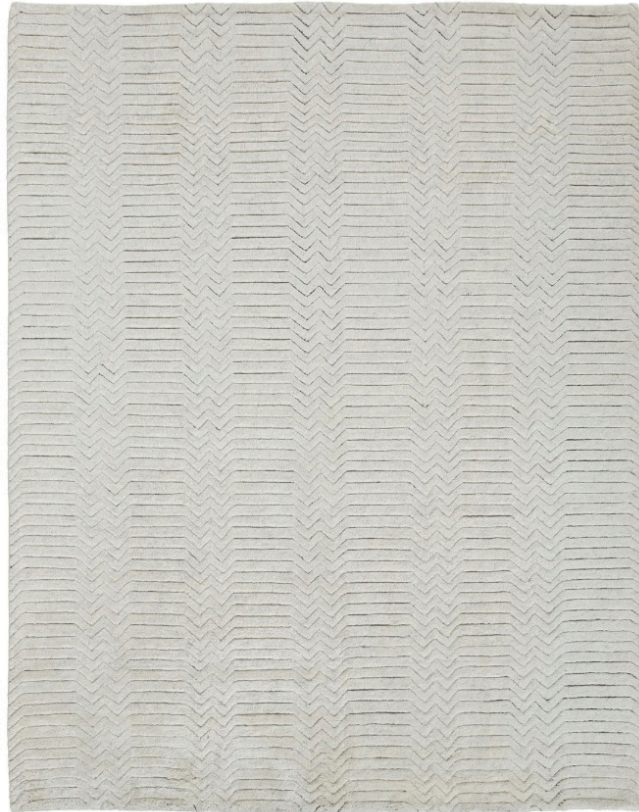

MATSON RUG

- In Ivory
- Construction: Hand Knotted
- Fiber Content: Wool
- Country of Origin: India

PRODUCT #:	ITEM	WIDTH	DEPTH	HEIGHT	PRICE	ADDITIONAL INFORMATION
218-T6031	MATSON RUG- 2' X 3'	2	3		\$320	
218-T6031	MATSON RUG- 3'6" X 5'6"	3'6"	5'6"		\$1,053	
218-T6031	MATSON RUG- 5'6" X 8'6"	5'6"	8'6"		\$2,550	
218-T6031	MATSON RUG- 7'9" X 9'9"	7'9"	9'9"		\$4,173	
218-T6031	MATSON RUG- 8'6" X 11'6"	8'6"	11'6"		\$5,340	
218-T6031	MATSON RUG- 9'6" X 13'6"	9'6"	13'6"		\$6,989	
218-T6031	MATSON RUG- 11'6" X 15'	11'6"	15'		\$9,778	