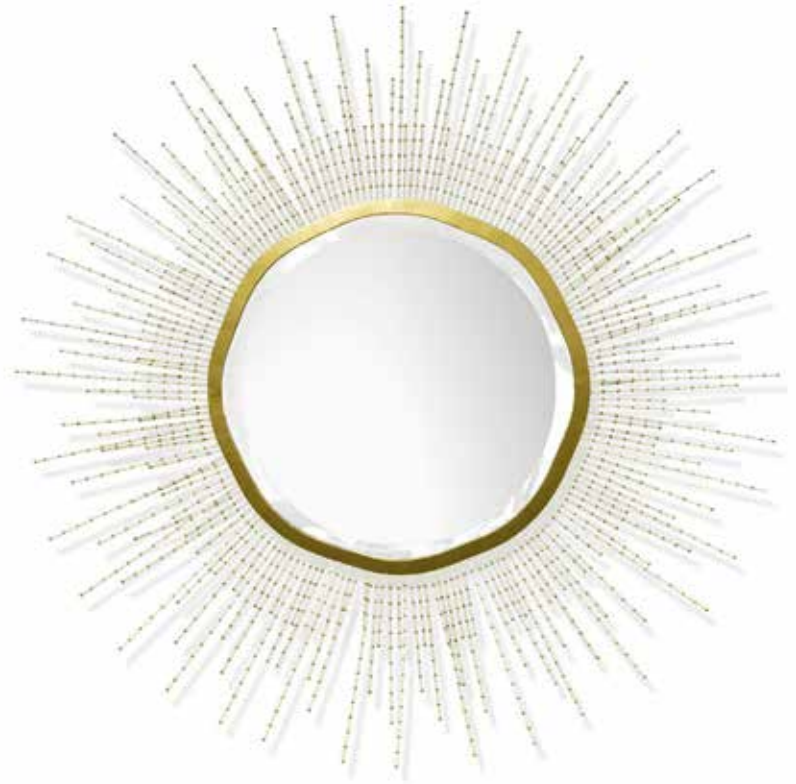

SADIE MIRROR

- Beveled mirror with a gold finish metal frame
- Embellished with hand-painted gold coco shell and soft white wood beads
- Mirror includes metal hangers for mounting

PRODUCT #:	ITEM	WIDTH	DEPTH	HEIGHT	PRICE	ADDITIONAL INFORMATION
210-235-79	SADIE MIRROR	48	1.5	49	\$2,448	