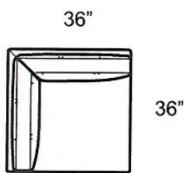

WATSON SECTIONAL

- Made In The USA
- Eco Friendly Hardwood Frame
- Eco Friendly, High Density, High Resiliency Cushioning
- Wide Selection Of Fabrics and Leathers
- Overall Height 32" / Arm Height 24" / Back Height 28" / Seat Height 17" / Seat Depth 22"
- Blend Down Seats and Backs

COLLECTION PIECES

1910-CLB LAF Chaise
1910-CLLB LTH LAF Chaise

1910-CRB RAF Chaise
1910-CRLB LTH RAF Chaise

1910-CAB Chair
1910-CSB Swivel Chair
1910-CSLB LTH Swivel Chair

0-AOB Armless Chair

1910-PAB Apt Sofa
1910-PALB LTH Apt Sofa

1910-LOB Armless Loveseat

1910-PLB Apt Sofa
1910-PLLB LTH Apt Sofa

1910-PRB Apt Sofa
1910-PRLB LTH Apt Sofa

1910-EEB Corner

1910-SAB Sofa
1910-SALB LTH Sofa

1910-XLB LAF Corner Sofa

1910-XRB RAF Corner Sofa

WATSON SECTIONAL PRICING

PRODUCT #: 167-1910-AOB		167-1910-CAB		167-1910-CLB 167-1910-CRB		167-1910-CSB		167-1910-EEB	
ITEM: 30" ARMLESS CHAIR		31" CHAIR		62" LAF CHAISE 62" RAF CHAISE		31" SWIVEL CHAIR		36" CORNER CHAIR	
GR D COM (6)	\$1,545	GR D COM (7)	\$1,710	GR D COM (10)	\$2,490	GR D COM (7)	\$1,900	GR D COM (8)	\$1,880
GR E	\$1,585	GR E	\$1,755	GR E	\$2,535	GR E	\$1,925	GR E	\$1,945
GR F	\$1,605	GR F	\$1,795	GR F	\$2,600	GR F	\$1,965	GR F	\$1,985
GR G	\$1,650	GR G	\$1,840	GR G	\$2,660	GR G	\$2,005	GR G	\$2,030
GR H	\$1,690	GR H	\$1,880	GR H	\$2,725	GR H	\$2,050	GR H	\$2,090
GR I	\$1,735	GR I	\$1,925	GR I	\$2,790	GR I	\$2,090	GR I	\$2,135
GR J	\$1,775	GR J	\$1,965	GR J	\$2,870	GR J	\$2,155	GR J	\$2,195
GR K	\$1,815	GR K	\$2,030	GR K	\$2,935	GR K	\$2,195	GR K	\$2,260
GR L	\$1,860	GR L	\$2,070	GR L	\$3,020	GR L	\$2,260	GR L	\$2,325
GR M	\$1,900	GR M	\$2,135	GR M	\$3,105	GR M	\$2,300	GR M	\$2,385
GR N	\$1,965	GR N	\$2,195	GR N	\$3,210	GR N	\$2,385	GR N	\$2,490