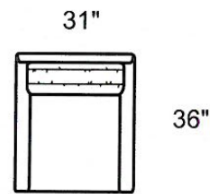

1910-CAB Chair
1910-CSB Swivel Chair
1910-CSLB LTH Swivel Chair