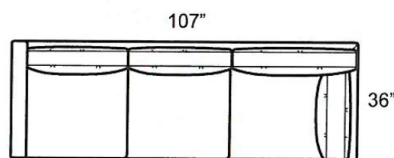

WATSON SECTIONAL

- Made In The USA
- Eco Friendly Hardwood Frame
- Eco Friendly, High Density, High Resiliency Cushioning
- Wide Selection Of Fabrics and Leathers
- Overall Height 32" / Arm Height 24" / Back Height 28" / Seat Height 17" / Seat Depth 22"
- Blend Down Seats and Backs

1910-LOB Armless Loveseat

1910-PLB Apt Sofa
1910-PLLB LTH Apt Sofa

1910-PRB Apt Sofa
1910-PRLB LTH Apt Sofa

1910-EEB Corner

1910-SAB Sofa
1910-SALB LTH Sofa

1910-XLB LAF Corner Sofa

1910-XRB RAF Corner Sofa

WATSON SECTIONAL PRICING

PRODUCT #: 167-1910-AOB		167-1910-CAB		167-1910-CLB 167-1910-CRB		167-1910-CSB		167-1910-EEB	
ITEM: 30" ARMLESS CHAIR		31" CHAIR		62" LAF CHAISE 62" RAF CHAISE		31" SWIVEL CHAIR		36" CORNER CHAIR	
GR D COM (6)	\$1,545	GR D COM (7)	\$1,710	GR D COM (10)	\$2,490	GR D COM (7)	\$1,900	GR D COM (8)	\$1,880
GR E	\$1,585	GR E	\$1,755	GR E	\$2,535	GR E	\$1,925	GR E	\$1,945
GR F	\$1,605	GR F	\$1,795	GR F	\$2,600	GR F	\$1,965	GR F	\$1,985
GR G	\$1,650	GR G	\$1,840	GR G	\$2,660	GR G	\$2,005	GR G	\$2,030
GR H	\$1,690	GR H	\$1,880	GR H	\$2,725	GR H	\$2,050	GR H	\$2,090
GR I	\$1,735	GR I	\$1,925	GR I	\$2,790	GR I	\$2,090	GR I	\$2,135
GR J	\$1,775	GR J	\$1,965	GR J	\$2,870	GR J	\$2,155	GR J	\$2,195
GR K	\$1,815	GR K	\$2,030	GR K	\$2,935	GR K	\$2,195	GR K	\$2,260
GR L	\$1,860	GR L	\$2,070	GR L	\$3,020	GR L	\$2,260	GR L	\$2,325
GR M	\$1,900	GR M	\$2,135	GR M	\$3,105	GR M	\$2,300	GR M	\$2,385
GR N	\$1,965	GR N	\$2,195	GR N	\$3,210	GR N	\$2,385	GR N	\$2,490