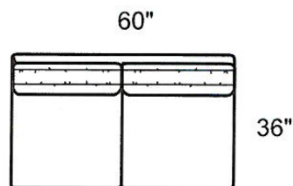

WATSON SECTIONAL

- Made In The USA
- Eco Friendly Hardwood Frame
- Eco Friendly, High Density, High Resiliency Cushioning
- Wide Selection Of Fabrics and Leathers
- Overall Height 32" / Arm Height 24" / Back Height 28" / Seat Height 17" / Seat Depth 22"
- Blend Down Seats and Backs

COLLECTION PIECES

1910-CLB LAF Chaise
1910-CLLB LTH LAF Chaise

1910-CRB RAF Chaise
1910-CRLB LTH RAF Chaise

1910-CAB Chair
1910-CSB Swivel Chair
1910-CSLB LTH Swivel Chair

0-AOB Armless Chair

1910-PAB Apt Sofa
1910-PALB LTH Apt Sofa

1910-LOB Armless Loveseat

1910-PLB Apt Sofa
1910-PLLB LTH Apt Sofa

1910-PRB Apt Sofa
1910-PRLB LTH Apt Sofa

1910-EEB Corner

1910-SAB Sofa
1910-SALB LTH Sofa

1910-XLB LAF Corner Sofa

1910-XRB RAF Corner Sofa

WATSON SECTIONAL PRICING

PRODUCT #: 167-1910-AOB		167-1910-CAB		167-1910-CLB 167-1910-CRB		167-1910-CSB		167-1910-EEB	
ITEM: 30" ARMLESS CHAIR		31" CHAIR		62" LAF CHAISE 62" RAF CHAISE		31" SWIVEL CHAIR		36" CORNER CHAIR	
GR D COM (6)	\$1,545	GR D COM (7)	\$1,710	GR D COM (10)	\$2,490	GR D COM (7)	\$1,900	GR D COM (8)	\$1,880
GR E	\$1,585	GR E	\$1,755	GR E	\$2,535	GR E	\$1,925	GR E	\$1,945
GR F	\$1,605	GR F	\$1,795	GR F	\$2,600	GR F	\$1,965	GR F	\$1,985
GR G	\$1,650	GR G	\$1,840	GR G	\$2,660	GR G	\$2,005	GR G	\$2,030
GR H	\$1,690	GR H	\$1,880	GR H	\$2,725	GR H	\$2,050	GR H	\$2,090
GR I	\$1,735	GR I	\$1,925	GR I	\$2,790	GR I	\$2,090	GR I	\$2,135
GR J	\$1,775	GR J	\$1,965	GR J	\$2,870	GR J	\$2,155	GR J	\$2,195
GR K	\$1,815	GR K	\$2,030	GR K	\$2,935	GR K	\$2,195	GR K	\$2,260
GR L	\$1,860	GR L	\$2,070	GR L	\$3,020	GR L	\$2,260	GR L	\$2,325
GR M	\$1,900	GR M	\$2,135	GR M	\$3,105	GR M	\$2,300	GR M	\$2,385
GR N	\$1,965	GR N	\$2,195	GR N	\$3,210	GR N	\$2,385	GR N	\$2,490