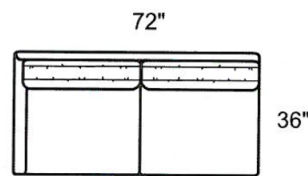

WATSON SECTIONAL

- Made In The USA
- Eco Friendly Hardwood Frame
- Eco Friendly, High Density, High Resiliency Cushioning
- Wide Selection Of Fabrics and Leathers
- Overall Height 32" / Arm Height 24" / Back Height 28" / Seat Height 17" / Seat Depth 22"
- Blend Down Seats and Backs

COLLECTION PIECES

1910-CLB LAF Chaise
1910-CLLB LTH LAF Chaise

1910-CRB RAF Chaise
1910-CRLB LTH RAF Chaise

1910-CAB Chair
1910-CSB Swivel Chair
1910-CSLB LTH Swivel Chair

0-AOB Armless Chair

1910-PAB Apt Sofa
1910-PALB LTH Apt Sofa

1910-LOB Armless Loveseat

1910-PLB Apt Sofa
1910-PLLB LTH Apt Sofa

1910-PRB Apt Sofa
1910-PRLB LTH Apt Sofa

1910-EEB Corner

1910-SAB Sofa
1910-SALB LTH Sofa

1910-XLB LAF Corner Sofa

1910-XRB RAF Corner Sofa

WATSON SECTIONAL PRICING

PRODUCT #: 167-1910-AOB		167-1910-CAB		167-1910-CLB 167-1910-CRB		167-1910-CSB		167-1910-EEB	
ITEM: 30" ARMLESS CHAIR		31" CHAIR		62" LAF CHAISE 62" RAF CHAISE		31" SWIVEL CHAIR		36" CORNER CHAIR	
GR D COM (6)	\$1,545	GR D COM (7)	\$1,710	GR D COM (10)	\$2,490	GR D COM (7)	\$1,900	GR D COM (8)	\$1,880
GR E	\$1,585	GR E	\$1,755	GR E	\$2,535	GR E	\$1,925	GR E	\$1,945
GR F	\$1,605	GR F	\$1,795	GR F	\$2,600	GR F	\$1,965	GR F	\$1,985
GR G	\$1,650	GR G	\$1,840	GR G	\$2,660	GR G	\$2,005	GR G	\$2,030
GR H	\$1,690	GR H	\$1,880	GR H	\$2,725	GR H	\$2,050	GR H	\$2,090
GR I	\$1,735	GR I	\$1,925	GR I	\$2,790	GR I	\$2,090	GR I	\$2,135
GR J	\$1,775	GR J	\$1,965	GR J	\$2,870	GR J	\$2,155	GR J	\$2,195
GR K	\$1,815	GR K	\$2,030	GR K	\$2,935	GR K	\$2,195	GR K	\$2,260
GR L	\$1,860	GR L	\$2,070	GR L	\$3,020	GR L	\$2,260	GR L	\$2,325
GR M	\$1,900	GR M	\$2,135	GR M	\$3,105	GR M	\$2,300	GR M	\$2,385
GR N	\$1,965	GR N	\$2,195	GR N	\$3,210	GR N	\$2,385	GR N	\$2,490