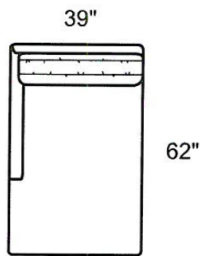

1910-CLB LAF Chaise
1910-CLLB LTH LAF Chaise