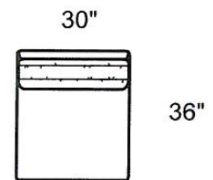

WATSON SECTIONAL

- Made In The USA
- Eco Friendly Hardwood Frame
- Eco Friendly, High Density, High Resiliency Cushioning
- Wide Selection Of Fabrics and Leathers
- Overall Height 32" / Arm Height 24" / Back Height 28" / Seat Height 17" / Seat Depth 22"
- Blend Down Seats and Backs

COLLECTION PIECES

1910-CLB LAF Chaise
1910-CLLB LTH LAF Chaise

1910-CRB RAF Chaise
1910-CRLB LTH RAF Chaise

1910-CAB Chair
1910-CSB Swivel Chair
1910-CSLB LTH Swivel Chair

0-AOB Armless Chair

1910-PAB Apt Sofa
1910-PALB LTH Apt Sofa

1910-LOB Armless Loveseat

1910-PLB Apt Sofa
1910-PLLB LTH Apt Sofa

1910-PRB Apt Sofa
1910-PRLB LTH Apt Sofa

1910-EEB Corner

1910-SAB Sofa
1910-SALB LTH Sofa

1910-XLB LAF Corner Sofa

1910-XRB RAF Corner Sofa

WATSON SECTIONAL PRICING

PRODUCT #: 167-1910-AOB		167-1910-CAB		167-1910-CLB 167-1910-CRB		167-1910-CSB		167-1910-EEB	
ITEM: 30" ARMLESS CHAIR		31" CHAIR		62" LAF CHAISE 62" RAF CHAISE		31" SWIVEL CHAIR		36" CORNER CHAIR	
GR D COM (6)	\$1,545	GR D COM (7)	\$1,710	GR D COM (10)	\$2,490	GR D COM (7)	\$1,900	GR D COM (8)	\$1,880
GR E	\$1,585	GR E	\$1,755	GR E	\$2,535	GR E	\$1,925	GR E	\$1,945
GR F	\$1,605	GR F	\$1,795	GR F	\$2,600	GR F	\$1,965	GR F	\$1,985
GR G	\$1,650	GR G	\$1,840	GR G	\$2,660	GR G	\$2,005	GR G	\$2,030
GR H	\$1,690	GR H	\$1,880	GR H	\$2,725	GR H	\$2,050	GR H	\$2,090
GR I	\$1,735	GR I	\$1,925	GR I	\$2,790	GR I	\$2,090	GR I	\$2,135
GR J	\$1,775	GR J	\$1,965	GR J	\$2,870	GR J	\$2,155	GR J	\$2,195
GR K	\$1,815	GR K	\$2,030	GR K	\$2,935	GR K	\$2,195	GR K	\$2,260
GR L	\$1,860	GR L	\$2,070	GR L	\$3,020	GR L	\$2,260	GR L	\$2,325
GR M	\$1,900	GR M	\$2,135	GR M	\$3,105	GR M	\$2,300	GR M	\$2,385
GR N	\$1,965	GR N	\$2,195	GR N	\$3,210	GR N	\$2,385	GR N	\$2,490