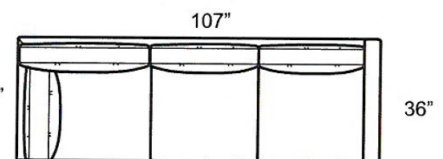

1910-LOB Armless Loveseat

1910-PLB Apt Sofa
1910-PLLB LTH Apt Sofa

1910-PRB Apt Sofa
1910-PRLB LTH Apt Sofa

1910-EEB Corner

1910-SAB Sofa
1910-SALB LTH Sofa

1910-XLB LAF Corner Sofa

1910-XRB RAF Corner Sofa

WATSON SECTIONAL PRICING

PRODUCT #: 167-1910-AOB		167-1910-CAB		167-1910-CLB 167-1910-CRB		167-1910-CSB		167-1910-EEB	
ITEM: 30" ARMLESS CHAIR		31" CHAIR		62" LAF CHAISE 62" RAF CHAISE		31" SWIVEL CHAIR		36" CORNER CHAIR	
GR D COM (6)	\$1,545	GR D COM (7)	\$1,710	GR D COM (10)	\$2,490	GR D COM (7)	\$1,900	GR D COM (8)	\$1,880
GR E	\$1,585	GR E	\$1,755	GR E	\$2,535	GR E	\$1,925	GR E	\$1,945
GR F	\$1,605	GR F	\$1,795	GR F	\$2,600	GR F	\$1,965	GR F	\$1,985
GR G	\$1,650	GR G	\$1,840	GR G	\$2,660	GR G	\$2,005	GR G	\$2,030
GR H	\$1,690	GR H	\$1,880	GR H	\$2,725	GR H	\$2,050	GR H	\$2,090
GR I	\$1,735	GR I	\$1,925	GR I	\$2,790	GR I	\$2,090	GR I	\$2,135
GR J	\$1,775	GR J	\$1,965	GR J	\$2,870	GR J	\$2,155	GR J	\$2,195
GR K	\$1,815	GR K	\$2,030	GR K	\$2,935	GR K	\$2,195	GR K	\$2,260
GR L	\$1,860	GR L	\$2,070	GR L	\$3,020	GR L	\$2,260	GR L	\$2,325
GR M	\$1,900	GR M	\$2,135	GR M	\$3,105	GR M	\$2,300	GR M	\$2,385
GR N	\$1,965	GR N	\$2,195	GR N	\$3,210	GR N	\$2,385	GR N	\$2,490