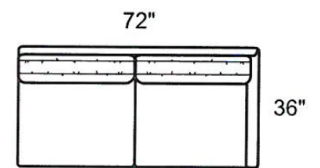

WATSON SECTIONAL

- Made In The USA
- Eco Friendly Hardwood Frame
- Eco Friendly, High Density, High Resiliency Cushioning
- Wide Selection Of Fabrics and Leathers
- Overall Height 32" / Arm Height 24" / Back Height 28" / Seat Height 17" / Seat Depth 22"
- Blend Down Seats and Backs

COLLECTION PIECES

1910-CLB LAF Chaise
1910-CLLB LTH LAF Chaise

1910-CRB RAF Chaise
1910-CRLB LTH RAF Chaise

1910-CAB Chair
1910-CSB Swivel Chair
1910-CSLB LTH Swivel Chair

0-AOB Armless Chair

1910-PAB Apt Sofa
1910-PALB LTH Apt Sofa

1910-LOB Armless Loveseat

1910-PLB Apt Sofa
1910-PLLB LTH Apt Sofa

1910-PRB Apt Sofa
1910-PRLB LTH Apt Sofa

1910-EEB Corner

1910-SAB Sofa
1910-SALB LTH Sofa

1910-XLB LAF Corner Sofa

1910-XRB RAF Corner Sofa

WATSON SECTIONAL PRICING

PRODUCT #: 167-1910-AOB		167-1910-CAB		167-1910-CLB 167-1910-CRB		167-1910-CSB		167-1910-EEB	
ITEM: 30" ARMLESS CHAIR		31" CHAIR		62" LAF CHAISE 62" RAF CHAISE		31" SWIVEL CHAIR		36" CORNER CHAIR	
GR D COM (6)	\$1,545	GR D COM (7)	\$1,710	GR D COM (10)	\$2,490	GR D COM (7)	\$1,900	GR D COM (8)	\$1,880
GR E	\$1,585	GR E	\$1,755	GR E	\$2,535	GR E	\$1,925	GR E	\$1,945
GR F	\$1,605	GR F	\$1,795	GR F	\$2,600	GR F	\$1,965	GR F	\$1,985
GR G	\$1,650	GR G	\$1,840	GR G	\$2,660	GR G	\$2,005	GR G	\$2,030
GR H	\$1,690	GR H	\$1,880	GR H	\$2,725	GR H	\$2,050	GR H	\$2,090
GR I	\$1,735	GR I	\$1,925	GR I	\$2,790	GR I	\$2,090	GR I	\$2,135
GR J	\$1,775	GR J	\$1,965	GR J	\$2,870	GR J	\$2,155	GR J	\$2,195
GR K	\$1,815	GR K	\$2,030	GR K	\$2,935	GR K	\$2,195	GR K	\$2,260
GR L	\$1,860	GR L	\$2,070	GR L	\$3,020	GR L	\$2,260	GR L	\$2,325
GR M	\$1,900	GR M	\$2,135	GR M	\$3,105	GR M	\$2,300	GR M	\$2,385
GR N	\$1,965	GR N	\$2,195	GR N	\$3,210	GR N	\$2,385	GR N	\$2,490