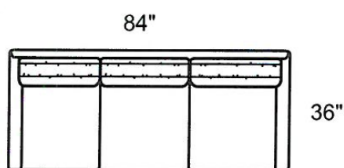

1910-LOB Armless Loveseat

1910-PLB Apt Sofa
1910-PLLB LTH Apt Sofa

1910-PRB Apt Sofa
1910-PRLB LTH Apt Sofa

1910-EEB Corner

1910-SAB Sofa
1910-SALB LTH Sofa

1910-XLB LAF Corner Sofa

1910-XRB RAF Corner Sofa

WATSON SECTIONAL PRICING

PRODUCT #: 167-1910-AOB		167-1910-CAB		167-1910-CLB 167-1910-CRB		167-1910-CSB		167-1910-EEB	
ITEM: 30" ARMLESS CHAIR		31" CHAIR		62" LAF CHAISE 62" RAF CHAISE		31" SWIVEL CHAIR		36" CORNER CHAIR	
GR D COM (6)	\$1,545	GR D COM (7)	\$1,710	GR D COM (10)	\$2,490	GR D COM (7)	\$1,900	GR D COM (8)	\$1,880
GR E	\$1,585	GR E	\$1,755	GR E	\$2,535	GR E	\$1,925	GR E	\$1,945
GR F	\$1,605	GR F	\$1,795	GR F	\$2,600	GR F	\$1,965	GR F	\$1,985
GR G	\$1,650	GR G	\$1,840	GR G	\$2,660	GR G	\$2,005	GR G	\$2,030
GR H	\$1,690	GR H	\$1,880	GR H	\$2,725	GR H	\$2,050	GR H	\$2,090
GR I	\$1,735	GR I	\$1,925	GR I	\$2,790	GR I	\$2,090	GR I	\$2,135
GR J	\$1,775	GR J	\$1,965	GR J	\$2,870	GR J	\$2,155	GR J	\$2,195
GR K	\$1,815	GR K	\$2,030	GR K	\$2,935	GR K	\$2,195	GR K	\$2,260
GR L	\$1,860	GR L	\$2,070	GR L	\$3,020	GR L	\$2,260	GR L	\$2,325
GR M	\$1,900	GR M	\$2,135	GR M	\$3,105	GR M	\$2,300	GR M	\$2,385
GR N	\$1,965	GR N	\$2,195	GR N	\$3,210	GR N	\$2,385	GR N	\$2,490