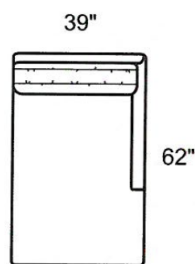

1910-CRB RAF Chaise
1910-CRLB LTH RAF Chaise