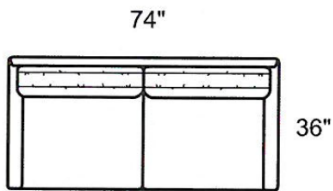

WATSON SECTIONAL

- Made In The USA
- Eco Friendly Hardwood Frame
- Eco Friendly, High Density, High Resiliency Cushioning
- Wide Selection Of Fabrics and Leathers
- Overall Height 32" / Arm Height 24" / Back Height 28" / Seat Height 17" / Seat Depth 22"
- Blend Down Seats and Backs

COLLECTION PIECES

1910-CLB LAF Chaise
1910-CLLB LTH LAF Chaise

1910-CRB RAF Chaise
1910-CRLB LTH RAF Chaise

1910-CAB Chair
1910-CSB Swivel Chair
1910-CSLB LTH Swivel Chair

0-AOB Armless Chair

1910-PAB Apt Sofa
1910-PALB LTH Apt Sofa

1910-LOB Armless Loveseat

1910-PLB Apt Sofa
1910-PLLB LTH Apt Sofa

1910-PRB Apt Sofa
1910-PRLB LTH Apt Sofa

1910-EEB Corner

1910-SAB Sofa
1910-SALB LTH Sofa

1910-XLB LAF Corner Sofa

1910-XRB RAF Corner Sofa

WATSON SECTIONAL PRICING

PRODUCT #: 167-1910-AOB		167-1910-CAB		167-1910-CLB 167-1910-CRB		167-1910-CSB		167-1910-EEB	
ITEM: 30" ARMLESS CHAIR		31" CHAIR		62" LAF CHAISE 62" RAF CHAISE		31" SWIVEL CHAIR		36" CORNER CHAIR	
GR D COM (6)	\$1,545	GR D COM (7)	\$1,710	GR D COM (10)	\$2,490	GR D COM (7)	\$1,900	GR D COM (8)	\$1,880
GR E	\$1,585	GR E	\$1,755	GR E	\$2,535	GR E	\$1,925	GR E	\$1,945
GR F	\$1,605	GR F	\$1,795	GR F	\$2,600	GR F	\$1,965	GR F	\$1,985
GR G	\$1,650	GR G	\$1,840	GR G	\$2,660	GR G	\$2,005	GR G	\$2,030
GR H	\$1,690	GR H	\$1,880	GR H	\$2,725	GR H	\$2,050	GR H	\$2,090
GR I	\$1,735	GR I	\$1,925	GR I	\$2,790	GR I	\$2,090	GR I	\$2,135
GR J	\$1,775	GR J	\$1,965	GR J	\$2,870	GR J	\$2,155	GR J	\$2,195
GR K	\$1,815	GR K	\$2,030	GR K	\$2,935	GR K	\$2,195	GR K	\$2,260
GR L	\$1,860	GR L	\$2,070	GR L	\$3,020	GR L	\$2,260	GR L	\$2,325
GR M	\$1,900	GR M	\$2,135	GR M	\$3,105	GR M	\$2,300	GR M	\$2,385
GR N	\$1,965	GR N	\$2,195	GR N	\$3,210	GR N	\$2,385	GR N	\$2,490