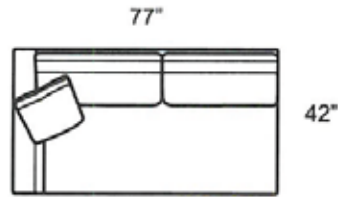

1550-SLB LAF Sofa