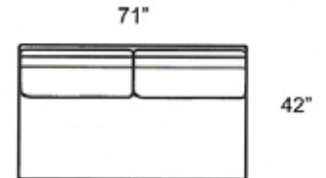

## COLLECTION PIECES

1550-CLB LAF Chaise

1550-CRB RAF Chaise

1550-C2B Chair & 1/2

1550-DLB LAF Daybed 1550-DRB RAF Daybed

1550-EEB Corner

1550-GAB Grand Sofa

1550-G2B Grand Sofa

## THEODORE SECTIONAL PRICING

PRODUCT #: 167-1550-CLB 167-1550-CRB		167-1550-C2B		167-1550-DLB 167-1550-DRB		167-1550-EEB		167-1550-GAB		167-1550-G2B	
ITEM: 62" LAF CHAISE 62" RAF CHAISE		58" CHAIR & 1/2		90" LAF DAYBED 90" RAF DAYBED		42" CORNER		93" 1 SEAT GRAND SOFA		93" 2 SEAT GRAND SOFA	
GR D COM (11)	\$2,765	GR D COM (12)	\$2,790	GR D COM (16)	\$3,970	GR D COM (10)	\$2,280	GR D COM (17)	\$3,950	GR D COM (17)	\$4,075
GR E	\$2,830	GR E	\$2,850	GR E	\$4,075	GR E	\$2,345	GR E	\$4,055	GR E	\$4,180
GR F	\$2,895	GR F	\$2,935	GR F	\$4,180	GR F	\$2,385	GR F	\$4,160	GR F	\$4,265
GR G	\$2,955	GR G	\$3,000	GR G	\$4,265	GR G	\$2,450	GR G	\$4,265	GR G	\$4,370
GR H	\$3,040	GR H	\$3,105	GR H	\$4,410	GR H	\$2,535	GR H	\$4,390	GR H	\$4,520
GR I	\$3,105	GR I	\$3,165	GR I	\$4,520	GR I	\$2,600	GR I	\$4,495	GR I	\$4,625
GR J	\$3,190	GR J	\$3,275	GR J	\$4,645	GR J	\$2,680	GR J	\$4,625	GR J	\$4,750
GR K	\$3,295	GR K	\$3,355	GR K	\$4,770	GR K	\$2,745	GR K	\$4,770	GR K	\$4,900
GR L	\$3,380	GR L	\$3,465	GR L	\$4,920	GR L	\$2,830	GR L	\$4,900	GR L	\$5,045
GR M	\$3,465	GR M	\$3,545	GR M	\$5,045	GR M	\$2,915	GR M	\$5,045	GR M	\$5,170
GR N	\$3,590	GR N	\$3,695	GR N	\$5,255	GR N	\$3,040	GR N	\$5,255	GR N	\$5,385