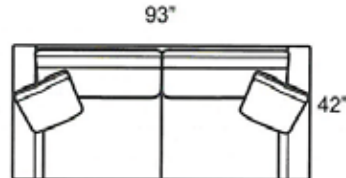

## THEODORE SECTIONAL

- Made In The USA
- Eco Friendly Hardwood Frame
- Eco Friendly, High Density, High Resiliency Cushioning
- Wide Selection Of Fabrics
- Overall Height 33" / Arm Height 25" / Back Height 25" / Seat Height 17" / Seat Depth 24"
- Down Blend Seats and Backs
- 18" Boxed Blend Down Toss Pillows

## COLLECTION PIECES

1550-CLB LAF Chaise

1550-CRB RAF Chaise

1550-C2B Chair & 1/2

1550-DLB LAF Daybed 1550-DRB RAF Daybed

1550-EEB Corner

1550-GAB Grand Sofa

1550-G2B Grand Sofa

## THEODORE SECTIONAL PRICING

PRODUCT #: 167-1550-CLB 167-1550-CRB		167-1550-C2B		167-1550-DLB 167-1550-DRB		167-1550-EEB		167-1550-GAB		167-1550-G2B	
ITEM: 62" LAF CHAISE 62" RAF CHAISE		58" CHAIR & 1/2		90" LAF DAYBED 90" RAF DAYBED		42" CORNER		93" 1 SEAT GRAND SOFA		93" 2 SEAT GRAND SOFA	
GR D COM (11)	\$2,765	GR D COM (12)	\$2,790	GR D COM (16)	\$3,970	GR D COM (10)	\$2,280	GR D COM (17)	\$3,950	GR D COM (17)	\$4,075
GR E	\$2,830	GR E	\$2,850	GR E	\$4,075	GR E	\$2,345	GR E	\$4,055	GR E	\$4,180
GR F	\$2,895	GR F	\$2,935	GR F	\$4,180	GR F	\$2,385	GR F	\$4,160	GR F	\$4,265
GR G	\$2,955	GR G	\$3,000	GR G	\$4,265	GR G	\$2,450	GR G	\$4,265	GR G	\$4,370
GR H	\$3,040	GR H	\$3,105	GR H	\$4,410	GR H	\$2,535	GR H	\$4,390	GR H	\$4,520
GR I	\$3,105	GR I	\$3,165	GR I	\$4,520	GR I	\$2,600	GR I	\$4,495	GR I	\$4,625
GR J	\$3,190	GR J	\$3,275	GR J	\$4,645	GR J	\$2,680	GR J	\$4,625	GR J	\$4,750
GR K	\$3,295	GR K	\$3,355	GR K	\$4,770	GR K	\$2,745	GR K	\$4,770	GR K	\$4,900
GR L	\$3,380	GR L	\$3,465	GR L	\$4,920	GR L	\$2,830	GR L	\$4,900	GR L	\$5,045
GR M	\$3,465	GR M	\$3,545	GR M	\$5,045	GR M	\$2,915	GR M	\$5,045	GR M	\$5,170
GR N	\$3,590	GR N	\$3,695	GR N	\$5,255	GR N	\$3,040	GR N	\$5,255	GR N	\$5,385