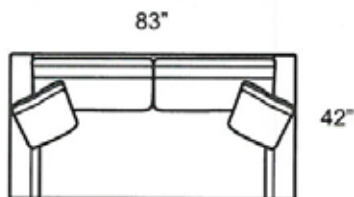

1550-SAB Sofa