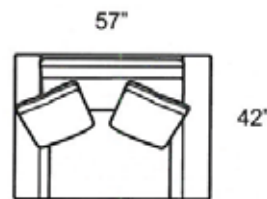

## THEODORE SECTIONAL

- Made In The USA
- Eco Friendly Hardwood Frame
- Eco Friendly, High Density, High Resiliency Cushioning
- Wide Selection Of Fabrics
- Overall Height 33" / Arm Height 25" / Back Height 25" / Seat Height 17" / Seat Depth 24"
- Down Blend Seats and Backs
- 18" Boxed Blend Down Toss Pillows

## COLLECTION PIECES

1550-CLB LAF Chaise

1550-CRB RAF Chaise

1550-C2B Chair & 1/2

1550-DLB LAF Daybed 1550-DRB RAF Daybed

1550-EEB Corner

1550-GAB Grand Sofa

1550-G2B Grand Sofa