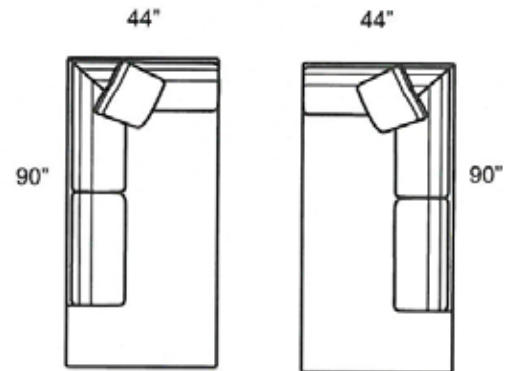

## THEODORE SECTIONAL

- Made In The USA
- Eco Friendly Hardwood Frame
- Eco Friendly, High Density, High Resiliency Cushioning
- Wide Selection Of Fabrics
- Overall Height 33" / Arm Height 25" / Back Height 25" / Seat Height 17" / Seat Depth 24"
- Down Blend Seats and Backs
- 18" Boxed Blend Down Toss Pillows

## COLLECTION PIECES

1550-CLB LAF Chaise

1550-CRB RAF Chaise

1550-C2B Chair & 1/2

1550-DLB LAF Daybed 1550-DRB RAF Daybed

1550-EEB Corner

1550-GAB Grand Sofa

1550-G2B Grand Sofa

## THEODORE SECTIONAL PRICING

PRODUCT #: 167-1550-CLB 167-1550-CRB		167-1550-C2B		167-1550-DLB 167-1550-DRB		167-1550-EEB		167-1550-GAB		167-1550-G2B	
ITEM: 62" LAF CHAISE 62" RAF CHAISE		58" CHAIR & 1/2		90" LAF DAYBED 90" RAF DAYBED		42" CORNER		93" 1 SEAT GRAND SOFA		93" 2 SEAT GRAND SOFA	
GR D COM (11)	\$2,765	GR D COM (12)	\$2,790	GR D COM (16)	\$3,970	GR D COM (10)	\$2,280	GR D COM (17)	\$3,950	GR D COM (17)	\$4,075
GR E	\$2,830	GR E	\$2,850	GR E	\$4,075	GR E	\$2,345	GR E	\$4,055	GR E	\$4,180
GR F	\$2,895	GR F	\$2,935	GR F	\$4,180	GR F	\$2,385	GR F	\$4,160	GR F	\$4,265
GR G	\$2,955	GR G	\$3,000	GR G	\$4,265	GR G	\$2,450	GR G	\$4,265	GR G	\$4,370
GR H	\$3,040	GR H	\$3,105	GR H	\$4,410	GR H	\$2,535	GR H	\$4,390	GR H	\$4,520
GR I	\$3,105	GR I	\$3,165	GR I	\$4,520	GR I	\$2,600	GR I	\$4,495	GR I	\$4,625
GR J	\$3,190	GR J	\$3,275	GR J	\$4,645	GR J	\$2,680	GR J	\$4,625	GR J	\$4,750
GR K	\$3,295	GR K	\$3,355	GR K	\$4,770	GR K	\$2,745	GR K	\$4,770	GR K	\$4,900
GR L	\$3,380	GR L	\$3,465	GR L	\$4,920	GR L	\$2,830	GR L	\$4,900	GR L	\$5,045
GR M	\$3,465	GR M	\$3,545	GR M	\$5,045	GR M	\$2,915	GR M	\$5,045	GR M	\$5,170
GR N	\$3,590	GR N	\$3,695	GR N	\$5,255	GR N	\$3,040	GR N	\$5,255	GR N	\$5,385