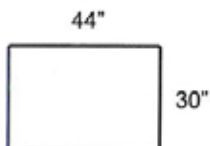

1550-O2B Large Ottoman
w/Casters
1550-20B Storage Ottoman
w/Casters