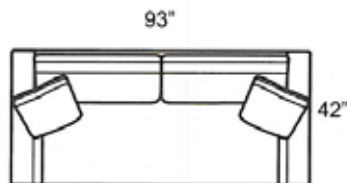

## THEODORE SECTIONAL

- Made In The USA
- Eco Friendly Hardwood Frame
- Eco Friendly, High Density, High Resiliency Cushioning
- Wide Selection Of Fabrics
- Overall Height 33" / Arm Height 25" / Back Height 25" / Seat Height 17" / Seat Depth 24"
- Down Blend Seats and Backs
- 18" Boxed Blend Down Toss Pillows

## COLLECTION PIECES

1550-CLB LAF Chaise

1550-CRB RAF Chaise

1550-C2B Chair & 1/2

1550-DLB LAF Daybed 1550-DRB RAF Daybed

1550-EEB Corner

1550-GAB Grand Sofa

1550-G2B Grand Sofa

## THEODORE SECTIONAL PRICING

PRODUCT #: 167-1550-CLB 167-1550-CRB		167-1550-C2B		167-1550-DLB 167-1550-DRB		167-1550-EEB		167-1550-GAB		167-1550-G2B	
ITEM: 62" LAF CHAISE 62" RAF CHAISE		58" CHAIR & 1/2		90" LAF DAYBED 90" RAF DAYBED		42" CORNER		93" 1 SEAT GRAND SOFA		93" 2 SEAT GRAND SOFA	
GR D COM (11)	\$2,765	GR D COM (12)	\$2,790	GR D COM (16)	\$3,970	GR D COM (10)	\$2,280	GR D COM (17)	\$3,950	GR D COM (17)	\$4,075
GR E	\$2,830	GR E	\$2,850	GR E	\$4,075	GR E	\$2,345	GR E	\$4,055	GR E	\$4,180
GR F	\$2,895	GR F	\$2,935	GR F	\$4,180	GR F	\$2,385	GR F	\$4,160	GR F	\$4,265
GR G	\$2,955	GR G	\$3,000	GR G	\$4,265	GR G	\$2,450	GR G	\$4,265	GR G	\$4,370
GR H	\$3,040	GR H	\$3,105	GR H	\$4,410	GR H	\$2,535	GR H	\$4,390	GR H	\$4,520
GR I	\$3,105	GR I	\$3,165	GR I	\$4,520	GR I	\$2,600	GR I	\$4,495	GR I	\$4,625
GR J	\$3,190	GR J	\$3,275	GR J	\$4,645	GR J	\$2,680	GR J	\$4,625	GR J	\$4,750
GR K	\$3,295	GR K	\$3,355	GR K	\$4,770	GR K	\$2,745	GR K	\$4,770	GR K	\$4,900
GR L	\$3,380	GR L	\$3,465	GR L	\$4,920	GR L	\$2,830	GR L	\$4,900	GR L	\$5,045
GR M	\$3,465	GR M	\$3,545	GR M	\$5,045	GR M	\$2,915	GR M	\$5,045	GR M	\$5,170
GR N	\$3,590	GR N	\$3,695	GR N	\$5,255	GR N	\$3,040	GR N	\$5,255	GR N	\$5,385