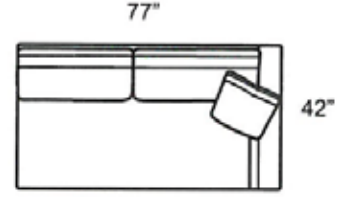

1550-LOB Armless Loveseat

1550-O2B Large Ottoman  
w/Casters  
1550-20B Storage Ottoman  
w/Casters

1550-SAB Sofa

1550-SLB LAF Sofa

1550-SRB RAF Sofa

## THEODORE SECTIONAL PRICING

PRODUCT #: 167-1550-CLB 167-1550-CRB		167-1550-C2B		167-1550-DLB 167-1550-DRB		167-1550-EEB		167-1550-GAB		167-1550-G2B	
ITEM: 62" LAF CHAISE 62" RAF CHAISE		58" CHAIR & 1/2		90" LAF DAYBED 90" RAF DAYBED		42" CORNER		93" 1 SEAT GRAND SOFA		93" 2 SEAT GRAND SOFA	
GR D COM (11)	\$2,765	GR D COM (12)	\$2,790	GR D COM (16)	\$3,970	GR D COM (10)	\$2,280	GR D COM (17)	\$3,950	GR D COM (17)	\$4,075
GR E	\$2,830	GR E	\$2,850	GR E	\$4,075	GR E	\$2,345	GR E	\$4,055	GR E	\$4,180
GR F	\$2,895	GR F	\$2,935	GR F	\$4,180	GR F	\$2,385	GR F	\$4,160	GR F	\$4,265
GR G	\$2,955	GR G	\$3,000	GR G	\$4,265	GR G	\$2,450	GR G	\$4,265	GR G	\$4,370
GR H	\$3,040	GR H	\$3,105	GR H	\$4,410	GR H	\$2,535	GR H	\$4,390	GR H	\$4,520
GR I	\$3,105	GR I	\$3,165	GR I	\$4,520	GR I	\$2,600	GR I	\$4,495	GR I	\$4,625
GR J	\$3,190	GR J	\$3,275	GR J	\$4,645	GR J	\$2,680	GR J	\$4,625	GR J	\$4,750
GR K	\$3,295	GR K	\$3,355	GR K	\$4,770	GR K	\$2,745	GR K	\$4,770	GR K	\$4,900
GR L	\$3,380	GR L	\$3,465	GR L	\$4,920	GR L	\$2,830	GR L	\$4,900	GR L	\$5,045
GR M	\$3,465	GR M	\$3,545	GR M	\$5,045	GR M	\$2,915	GR M	\$5,045	GR M	\$5,170
GR N	\$3,590	GR N	\$3,695	GR N	\$5,255	GR N	\$3,040	GR N	\$5,255	GR N	\$5,385