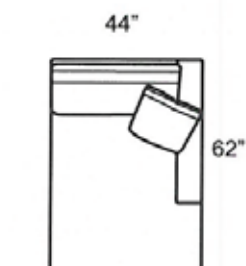

1550-CRB RAF Chaise