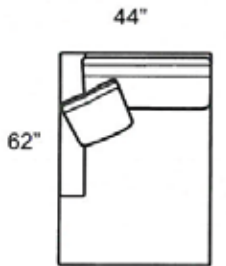

## THEODORE SECTIONAL

- Made In The USA
- Eco Friendly Hardwood Frame
- Eco Friendly, High Density, High Resiliency Cushioning
- Wide Selection Of Fabrics
- Overall Height 33" / Arm Height 25" / Back Height 25" / Seat Height 17" / Seat Depth 24"
- Down Blend Seats and Backs
- 18" Boxed Blend Down Toss Pillows

## COLLECTION PIECES

1550-CLB LAF Chaise

1550-CRB RAF Chaise

1550-C2B Chair & 1/2

1550-DLB LAF Daybed 1550-DRB RAF Daybed

1550-EEB Corner

1550-GAB Grand Sofa

1550-G2B Grand Sofa

## THEODORE SECTIONAL PRICING

PRODUCT #: 167-1550-CLB 167-1550-CRB		167-1550-C2B		167-1550-DLB 167-1550-DRB		167-1550-EEB		167-1550-GAB		167-1550-G2B	
ITEM: 62" LAF CHAISE 62" RAF CHAISE		58" CHAIR & 1/2		90" LAF DAYBED 90" RAF DAYBED		42" CORNER		93" 1 SEAT GRAND SOFA		93" 2 SEAT GRAND SOFA	
GR D COM (11)	\$2,765	GR D COM (12)	\$2,790	GR D COM (16)	\$3,970	GR D COM (10)	\$2,280	GR D COM (17)	\$3,950	GR D COM (17)	\$4,075
GR E	\$2,830	GR E	\$2,850	GR E	\$4,075	GR E	\$2,345	GR E	\$4,055	GR E	\$4,180
GR F	\$2,895	GR F	\$2,935	GR F	\$4,180	GR F	\$2,385	GR F	\$4,160	GR F	\$4,265
GR G	\$2,955	GR G	\$3,000	GR G	\$4,265	GR G	\$2,450	GR G	\$4,265	GR G	\$4,370
GR H	\$3,040	GR H	\$3,105	GR H	\$4,410	GR H	\$2,535	GR H	\$4,390	GR H	\$4,520
GR I	\$3,105	GR I	\$3,165	GR I	\$4,520	GR I	\$2,600	GR I	\$4,495	GR I	\$4,625
GR J	\$3,190	GR J	\$3,275	GR J	\$4,645	GR J	\$2,680	GR J	\$4,625	GR J	\$4,750
GR K	\$3,295	GR K	\$3,355	GR K	\$4,770	GR K	\$2,745	GR K	\$4,770	GR K	\$4,900
GR L	\$3,380	GR L	\$3,465	GR L	\$4,920	GR L	\$2,830	GR L	\$4,900	GR L	\$5,045
GR M	\$3,465	GR M	\$3,545	GR M	\$5,045	GR M	\$2,915	GR M	\$5,045	GR M	\$5,170
GR N	\$3,590	GR N	\$3,695	GR N	\$5,255	GR N	\$3,040	GR N	\$5,255	GR N	\$5,385