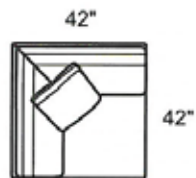

## THEODORE SECTIONAL

- Made In The USA
- Eco Friendly Hardwood Frame
- Eco Friendly, High Density, High Resiliency Cushioning
- Wide Selection Of Fabrics
- Overall Height 33" / Arm Height 25" / Back Height 25" / Seat Height 17" / Seat Depth 24"
- Down Blend Seats and Backs
- 18" Boxed Blend Down Toss Pillows

## COLLECTION PIECES

1550-CLB LAF Chaise

1550-CRB RAF Chaise

1550-C2B Chair & 1/2

1550-DLB LAF Daybed 1550-DRB RAF Daybed

1550-EEB Corner

1550-GAB Grand Sofa

1550-G2B Grand Sofa

## THEODORE SECTIONAL PRICING

PRODUCT #: 167-1550-CLB 167-1550-CRB		167-1550-C2B		167-1550-DLB 167-1550-DRB		167-1550-EEB		167-1550-GAB		167-1550-G2B	
ITEM: 62" LAF CHAISE 62" RAF CHAISE		58" CHAIR & 1/2		90" LAF DAYBED 90" RAF DAYBED		42" CORNER		93" 1 SEAT GRAND SOFA		93" 2 SEAT GRAND SOFA	
GR D COM (11)	\$2,765	GR D COM (12)	\$2,790	GR D COM (16)	\$3,970	GR D COM (10)	\$2,280	GR D COM (17)	\$3,950	GR D COM (17)	\$4,075
GR E	\$2,830	GR E	\$2,850	GR E	\$4,075	GR E	\$2,345	GR E	\$4,055	GR E	\$4,180
GR F	\$2,895	GR F	\$2,935	GR F	\$4,180	GR F	\$2,385	GR F	\$4,160	GR F	\$4,265
GR G	\$2,955	GR G	\$3,000	GR G	\$4,265	GR G	\$2,450	GR G	\$4,265	GR G	\$4,370
GR H	\$3,040	GR H	\$3,105	GR H	\$4,410	GR H	\$2,535	GR H	\$4,390	GR H	\$4,520
GR I	\$3,105	GR I	\$3,165	GR I	\$4,520	GR I	\$2,600	GR I	\$4,495	GR I	\$4,625
GR J	\$3,190	GR J	\$3,275	GR J	\$4,645	GR J	\$2,680	GR J	\$4,625	GR J	\$4,750
GR K	\$3,295	GR K	\$3,355	GR K	\$4,770	GR K	\$2,745	GR K	\$4,770	GR K	\$4,900
GR L	\$3,380	GR L	\$3,465	GR L	\$4,920	GR L	\$2,830	GR L	\$4,900	GR L	\$5,045
GR M	\$3,465	GR M	\$3,545	GR M	\$5,045	GR M	\$2,915	GR M	\$5,045	GR M	\$5,170
GR N	\$3,590	GR N	\$3,695	GR N	\$5,255	GR N	\$3,040	GR N	\$5,255	GR N	\$5,385