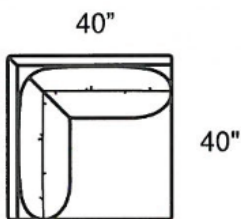

## SKYLER SECTIONAL

- Made In The USA
- Eco Friendly Hardwood Frame
- Eco Friendly, High Density, High Resiliency Cushioning
- Wide Selection Of Fabrics
- Overall Height 33" / Arm Height 24" / Back Height 28" / Seat Height 18" / Seat Depth 27"
- Feather Blend Seats and Backs

## COLLECTION PIECES

2183-SAB Sofa (Stand Alone)

2183-MAB Max Sofa (Stand Alone)

2183-O2B Large Ottoman

2183-EEB Corner

2183-AOB Armless Chair

2183-LLB LAF Loveseat

2183-LRB RAF Loveseat

## SKYLER SECTIONAL PRICING

PRODUCT #: 167-2183-SAB		167-2183-MAB		167-2183-O2B		167-2183-AOB	
ITEM: 92" STAND ALONE SOFA		102" STAND ALONE SOFA		LARGE OTTOMAN		ARMLESS CHAIR	
GR D COM (8)	\$3,590	GR D COM (13)	\$4,035	GR D COM (13)	\$1,310	GR D COM (14)	\$1,690
GR E	\$3,715	GR E	\$4,160	GR E	\$1,355	GR E	\$1,735
GR F	\$3,820	GR F	\$4,285	GR F	\$1,375	GR F	\$1,795
GR G	\$3,925	GR G	\$4,410	GR G	\$1,415	GR G	\$1,840
GR H	\$4,095	GR H	\$4,580	GR H	\$1,460	GR H	\$1,900
GR I	\$4,200	GR I	\$4,710	GR I	\$1,500	GR I	\$1,965
GR J	\$4,350	GR J	\$4,875	GR J	\$1,565	GR J	\$2,030
GR K	\$4,495	GR K	\$5,045	GR K	\$1,605	GR K	\$2,090
GR L	\$4,665	GR L	\$5,215	GR L	\$1,650	GR L	\$2,155
GR M	\$4,815	GR M	\$5,385	GR M	\$1,710	GR M	\$2,220
GR N	\$5,045	GR N	\$5,615	GR N	\$1,775	GR N	\$2,325

167-2183-EEB		167-2183-LLB		167-2183-LRB	
CORNER CHAIR		LEFT ARM FACING LOVESEAT		RIGHT ARM FACING LOVSEAT	
GR D COM (12)	\$1,945	GR D COM (12)	\$2,280	GR D COM (14)	\$2,280
GR E	\$2,005	GR E	\$2,345	GR E	\$2,345
GR F	\$2,070	GR F	\$2,410	GR F	\$2,410
GR G	\$2,135	GR G	\$2,470	GR G	\$2,470
GR H	\$2,195	GR H	\$2,555	GR H	\$2,555
GR I	\$2,260	GR I	\$2,640	GR I	\$2,640
GR J	\$2,345	GR J	\$2,725	GR J	\$2,725
GR K	\$2,430	GR K	\$2,810	GR K	\$2,810
GR L	\$2,515	GR L	\$2,895	GR L	\$2,895
GR M	\$2,600	GR M	\$2,980	GR M	\$2,980
GR N	\$2,725	GR N	\$3,125	GR N	\$3,125