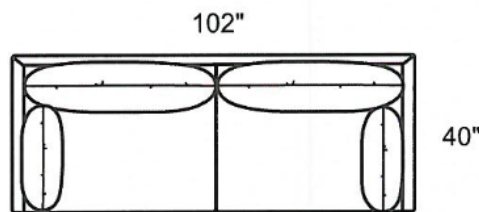

## SKYLER SECTIONAL

- Made In The USA
- Eco Friendly Hardwood Frame
- Eco Friendly, High Density, High Resiliency Cushioning
- Wide Selection Of Fabrics
- Overall Height 33" / Arm Height 24" / Back Height 28" / Seat Height 18" / Seat Depth 27"
- Feather Blend Seats and Backs

## COLLECTION PIECES

2183-SAB Sofa (Stand Alone)

2183-MAB Max Sofa (Stand Alone)

2183-O2B Large Ottoman

2183-EEB Corner

2183-AOB Armless Chair

2183-LLB LAF Loveseat

2183-LRB RAF Loveseat