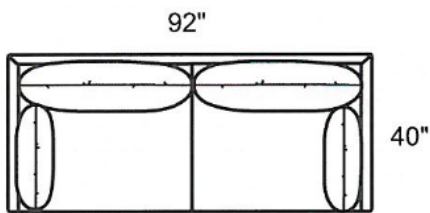

2183-SAB Sofa (Stand Alone)