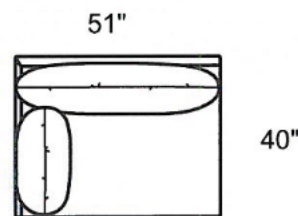

## SKYLER SECTIONAL

- Made In The USA
- Eco Friendly Hardwood Frame
- Eco Friendly, High Density, High Resiliency Cushioning
- Wide Selection Of Fabrics
- Overall Height 33" / Arm Height 24" / Back Height 28" / Seat Height 18" / Seat Depth 27"
- Feather Blend Seats and Backs

## COLLECTION PIECES

2183-SAB Sofa (Stand Alone)

2183-MAB Max Sofa (Stand Alone)

2183-O2B Large Ottoman

2183-EEB Corner

2183-AOB Armless Chair

2183-LLB LAF Loveseat

2183-LRB RAF Loveseat

## SKYLER SECTIONAL PRICING

PRODUCT #: 167-2183-SAB		167-2183-MAB		167-2183-O2B		167-2183-AOB	
ITEM: 92" STAND ALONE SOFA		102" STAND ALONE SOFA		LARGE OTTOMAN		ARMLESS CHAIR	
GR D COM (8)	\$3,590	GR D COM (13)	\$4,035	GR D COM (13)	\$1,310	GR D COM (14)	\$1,690
GR E	\$3,715	GR E	\$4,160	GR E	\$1,355	GR E	\$1,735
GR F	\$3,820	GR F	\$4,285	GR F	\$1,375	GR F	\$1,795
GR G	\$3,925	GR G	\$4,410	GR G	\$1,415	GR G	\$1,840
GR H	\$4,095	GR H	\$4,580	GR H	\$1,460	GR H	\$1,900
GR I	\$4,200	GR I	\$4,710	GR I	\$1,500	GR I	\$1,965
GR J	\$4,350	GR J	\$4,875	GR J	\$1,565	GR J	\$2,030
GR K	\$4,495	GR K	\$5,045	GR K	\$1,605	GR K	\$2,090
GR L	\$4,665	GR L	\$5,215	GR L	\$1,650	GR L	\$2,155
GR M	\$4,815	GR M	\$5,385	GR M	\$1,710	GR M	\$2,220
GR N	\$5,045	GR N	\$5,615	GR N	\$1,775	GR N	\$2,325

167-2183-EEB		167-2183-LLB		167-2183-LRB	
CORNER CHAIR		LEFT ARM FACING LOVESEAT		RIGHT ARM FACING LOVSEAT	
GR D COM (12)	\$1,945	GR D COM (12)	\$2,280	GR D COM (14)	\$2,280
GR E	\$2,005	GR E	\$2,345	GR E	\$2,345
GR F	\$2,070	GR F	\$2,410	GR F	\$2,410
GR G	\$2,135	GR G	\$2,470	GR G	\$2,470
GR H	\$2,195	GR H	\$2,555	GR H	\$2,555
GR I	\$2,260	GR I	\$2,640	GR I	\$2,640
GR J	\$2,345	GR J	\$2,725	GR J	\$2,725
GR K	\$2,430	GR K	\$2,810	GR K	\$2,810
GR L	\$2,515	GR L	\$2,895	GR L	\$2,895
GR M	\$2,600	GR M	\$2,980	GR M	\$2,980
GR N	\$2,725	GR N	\$3,125	GR N	\$3,125