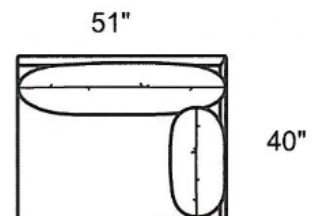

## SKYLER SECTIONAL

- Made In The USA
- Eco Friendly Hardwood Frame
- Eco Friendly, High Density, High Resiliency Cushioning
- Wide Selection Of Fabrics
- Overall Height 33" / Arm Height 24" / Back Height 28" / Seat Height 18" / Seat Depth 27"
- Feather Blend Seats and Backs

## COLLECTION PIECES

2183-SAB Sofa (Stand Alone)

2183-MAB Max Sofa (Stand Alone)

2183-O2B Large Ottoman

2183-EEB Corner

2183-AOB Armless Chair

2183-LLB LAF Loveseat

2183-LRB RAF Loveseat

## SKYLER SECTIONAL PRICING

PRODUCT #: 167-2183-SAB		167-2183-MAB		167-2183-O2B		167-2183-AOB	
ITEM: 92" STAND ALONE SOFA		102" STAND ALONE SOFA		LARGE OTTOMAN		ARMLESS CHAIR	
GR D COM (8)	\$3,590	GR D COM (13)	\$4,035	GR D COM (13)	\$1,310	GR D COM (14)	\$1,690
GR E	\$3,715	GR E	\$4,160	GR E	\$1,355	GR E	\$1,735
GR F	\$3,820	GR F	\$4,285	GR F	\$1,375	GR F	\$1,795
GR G	\$3,925	GR G	\$4,410	GR G	\$1,415	GR G	\$1,840
GR H	\$4,095	GR H	\$4,580	GR H	\$1,460	GR H	\$1,900
GR I	\$4,200	GR I	\$4,710	GR I	\$1,500	GR I	\$1,965
GR J	\$4,350	GR J	\$4,875	GR J	\$1,565	GR J	\$2,030
GR K	\$4,495	GR K	\$5,045	GR K	\$1,605	GR K	\$2,090
GR L	\$4,665	GR L	\$5,215	GR L	\$1,650	GR L	\$2,155
GR M	\$4,815	GR M	\$5,385	GR M	\$1,710	GR M	\$2,220
GR N	\$5,045	GR N	\$5,615	GR N	\$1,775	GR N	\$2,325

167-2183-EEB		167-2183-LLB		167-2183-LRB	
CORNER CHAIR		LEFT ARM FACING LOVESEAT		RIGHT ARM FACING LOVSEAT	
GR D COM (12)	\$1,945	GR D COM (12)	\$2,280	GR D COM (14)	\$2,280
GR E	\$2,005	GR E	\$2,345	GR E	\$2,345
GR F	\$2,070	GR F	\$2,410	GR F	\$2,410
GR G	\$2,135	GR G	\$2,470	GR G	\$2,470
GR H	\$2,195	GR H	\$2,555	GR H	\$2,555
GR I	\$2,260	GR I	\$2,640	GR I	\$2,640
GR J	\$2,345	GR J	\$2,725	GR J	\$2,725
GR K	\$2,430	GR K	\$2,810	GR K	\$2,810
GR L	\$2,515	GR L	\$2,895	GR L	\$2,895
GR M	\$2,600	GR M	\$2,980	GR M	\$2,980
GR N	\$2,725	GR N	\$3,125	GR N	\$3,125