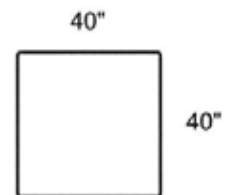

2183-O2B Large Ottoman