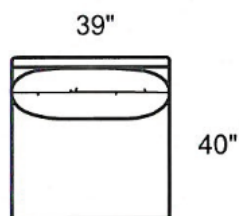

## SKYLER SECTIONAL

- Made In The USA
- Eco Friendly Hardwood Frame
- Eco Friendly, High Density, High Resiliency Cushioning
- Wide Selection Of Fabrics
- Overall Height 33" / Arm Height 24" / Back Height 28" / Seat Height 18" / Seat Depth 27"
- Feather Blend Seats and Backs

## COLLECTION PIECES

2183-SAB Sofa (Stand Alone)

2183-MAB Max Sofa (Stand Alone)

2183-O2B Large Ottoman

2183-EEB Corner

2183-AOB Armless Chair

2183-LLB LAF Loveseat

2183-LRB RAF Loveseat

## SKYLER SECTIONAL PRICING

PRODUCT #: 167-2183-SAB		167-2183-MAB		167-2183-O2B		167-2183-AOB	
ITEM: 92" STAND ALONE SOFA		102" STAND ALONE SOFA		LARGE OTTOMAN		ARMLESS CHAIR	
GR D COM (8)	\$3,590	GR D COM (13)	\$4,035	GR D COM (13)	\$1,310	GR D COM (14)	\$1,690
GR E	\$3,715	GR E	\$4,160	GR E	\$1,355	GR E	\$1,735
GR F	\$3,820	GR F	\$4,285	GR F	\$1,375	GR F	\$1,795
GR G	\$3,925	GR G	\$4,410	GR G	\$1,415	GR G	\$1,840
GR H	\$4,095	GR H	\$4,580	GR H	\$1,460	GR H	\$1,900
GR I	\$4,200	GR I	\$4,710	GR I	\$1,500	GR I	\$1,965
GR J	\$4,350	GR J	\$4,875	GR J	\$1,565	GR J	\$2,030
GR K	\$4,495	GR K	\$5,045	GR K	\$1,605	GR K	\$2,090
GR L	\$4,665	GR L	\$5,215	GR L	\$1,650	GR L	\$2,155
GR M	\$4,815	GR M	\$5,385	GR M	\$1,710	GR M	\$2,220
GR N	\$5,045	GR N	\$5,615	GR N	\$1,775	GR N	\$2,325

167-2183-EEB		167-2183-LLB		167-2183-LRB	
CORNER CHAIR		LEFT ARM FACING LOVESEAT		RIGHT ARM FACING LOVSEAT	
GR D COM (12)	\$1,945	GR D COM (12)	\$2,280	GR D COM (14)	\$2,280
GR E	\$2,005	GR E	\$2,345	GR E	\$2,345
GR F	\$2,070	GR F	\$2,410	GR F	\$2,410
GR G	\$2,135	GR G	\$2,470	GR G	\$2,470
GR H	\$2,195	GR H	\$2,555	GR H	\$2,555
GR I	\$2,260	GR I	\$2,640	GR I	\$2,640
GR J	\$2,345	GR J	\$2,725	GR J	\$2,725
GR K	\$2,430	GR K	\$2,810	GR K	\$2,810
GR L	\$2,515	GR L	\$2,895	GR L	\$2,895
GR M	\$2,600	GR M	\$2,980	GR M	\$2,980
GR N	\$2,725	GR N	\$3,125	GR N	\$3,125