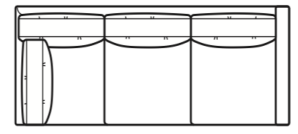

BRADLEY SECTIONAL

- Made In The USA
- Eco Friendly Hardwood Frame
- Eco Friendly, High Density, High Resiliency Cushioning
- Wide Selection Of Fabrics
- Choice Of Wood Leg Finish

COLLECTION PIECES

89" SOFA
89" w x 37" d x 33" h
167-1868-SAB

80" SOFA
80" w x 37" d x 33" h
167-1868-PAB

96" LAF CORNERING SOFA
96" w x 37" d x 33" h
167-1868-XLB

96" RAF CORNERING SOFA
96" w x 37" d x 33" h
167-1868-XRB

58" LAF LOVESEAT
58" w x 37" d x 33" h
167-1868-LLB

58" RAF LOVESEAT
58" w x 37" d x 33" h
167-1868-LRB

55" ARMLESS LOVESEAT
55" w x 37" d x 33" h
167-1868-LOB

86" LAF SOFA
86" w x 37" d x 33" h
167-1868-SLB

86" RAF SOFA
86" w x 37" d x 33" h
167-1868-SRB

34" CHAIR
34" w x 37" d x 33" h
167-1868-CAB

37" CORNER
37" w x 37" d x 33" h
167-1868-EEB

28" OTTOMAN
28" w x 21" d x 17" h
167-1868-OAB

62" LAF CHAISE
36" w x 62" d x 33" h
167-1868-CLB

62" RAF CHAISE
36" w x 62" d x 33" h
167-1868-CRB