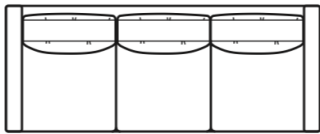

BRADLEY SECTIONAL

- Made In The USA
- Eco Friendly Hardwood Frame
- Eco Friendly, High Density, High Resiliency Cushioning
- Wide Selection Of Fabrics
- Choice Of Wood Leg Finish

COLLECTION PIECES

89" SOFA
89" w x 37" d x 33" h
167-1868-SAB

80" SOFA
80" w x 37" d x 33" h
167-1868-PAB

96" LAF CORNERING SOFA
96" w x 37" d x 33" h
167-1868-XLB

96" RAF CORNERING SOFA
96" w x 37" d x 33" h
167-1868-XRB

58" LAF LOVESEAT
58" w x 37" d x 33" h
167-1868-LLB

58" RAF LOVESEAT
58" w x 37" d x 33" h
167-1868-LRB

55" ARMLESS LOVESEAT
55" w x 37" d x 33" h
167-1868-LOB

86" LAF SOFA
86" w x 37" d x 33" h
167-1868-SLB

86" RAF SOFA
86" w x 37" d x 33" h
167-1868-SRB

BRADLEY SECTIONAL PRICING

PRODUCT #: 167-1868-SAB		167-1868-PAB		167-1868-XLB		167-1868-XRB		167-1868-SLB		167-1868-SRB		167-1868-LLB	
ITEM: 89" SOFA		80" APARTMENT SOFA		96" CORNERING SOFA LAF		96" CORNERING SOFA RAF		86" SOFA LAF		86" SOFA RAF		58" LOVESEAT LAF	
GR D COM (14)	\$3,845	GR D COM (13)	\$3,465	GR D COM (16)	\$4,075	GR D COM (16)	\$4,075	GR D COM (13)	\$3,735	GR D COM (13)	\$3,735	GR D COM (10)	\$2,725
GR E	\$3,925	GR E	\$3,525	GR E	\$4,160	GR E	\$4,160	GR E	\$3,820	GR E	\$3,820	GR E	\$2,790
GR F	\$4,010	GR F	\$3,610	GR F	\$4,265	GR F	\$4,265	GR F	\$3,905	GR F	\$3,905	GR F	\$2,850
GR G	\$4,095	GR G	\$3,695	GR G	\$4,350	GR G	\$4,350	GR G	\$3,970	GR G	\$3,970	GR G	\$2,895
GR H	\$4,220	GR H	\$3,800	GR H	\$4,495	GR H	\$4,495	GR H	\$4,095	GR H	\$4,095	GR H	\$2,980
GR I	\$4,305	GR I	\$3,885	GR I	\$4,580	GR I	\$4,580	GR I	\$4,160	GR I	\$4,160	GR I	\$3,040
GR J	\$4,435	GR J	\$3,970	GR J	\$4,710	GR J	\$4,710	GR J	\$4,265	GR J	\$4,265	GR J	\$3,125
GR K	\$4,540	GR K	\$4,075	GR K	\$4,835	GR K	\$4,835	GR K	\$4,390	GR K	\$4,390	GR K	\$3,190
GR L	\$4,665	GR L	\$4,180	GR L	\$4,960	GR L	\$4,960	GR L	\$4,495	GR L	\$4,495	GR L	\$3,275
GR M	\$4,770	GR M	\$4,285	GR M	\$5,090	GR M	\$5,090	GR M	\$4,600	GR M	\$4,600	GR M	\$3,355
GR N	\$4,940	GR N	\$4,455	GR N	\$5,300	GR N	\$5,300	GR N	\$4,750	GR N	\$4,750	GR N	\$3,465