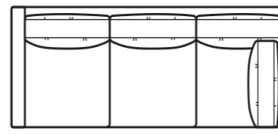

BRADLEY SECTIONAL

- Made In The USA
- Eco Friendly Hardwood Frame
- Eco Friendly, High Density, High Resiliency Cushioning
- Wide Selection Of Fabrics
- Choice Of Wood Leg Finish

COLLECTION PIECES

89" SOFA
89" w x 37" d x 33" h
167-1868-SAB

80" SOFA
80" w x 37" d x 33" h
167-1868-PAB

96" LAF CORNERING SOFA
96" w x 37" d x 33" h
167-1868-XLB

96" RAF CORNERING SOFA
96" w x 37" d x 33" h
167-1868-XRB

58" LAF LOVESEAT
58" w x 37" d x 33" h
167-1868-LLB

58" RAF LOVESEAT
58" w x 37" d x 33" h
167-1868-LRB

55" ARMLESS LOVESEAT
55" w x 37" d x 33" h
167-1868-LOB

86" LAF SOFA
86" w x 37" d x 33" h
167-1868-SLB

86" RAF SOFA
86" w x 37" d x 33" h
167-1868-SRB