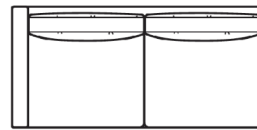

COLLECTION PIECES

76" SOFA
76"w x 38"d x 38"h
167-P653-PAB (PSS)
167-H653-PAB (Brass)

86" SOFA
86"w x 38"d x 38"h
167-P653-SAB (PSS)
167-H653-SAB (Brass)

85" GRAND SOFA
86"w x 38"d x 38"h
167-P653-GAB (PSS)
167-H653-GAB (Brass)

82" LAF SOFA
82"w x 38"d x 38"h
167-P653-SLB LAF (PSS)
167-H653-SLB LAF (Brass)

82" RAF SOFA
76"w x 38"d x 38"h
167-P653-SRB RAF (PSS)
167-H653-SRB RAF (Brass)

66" LOVESEAT
66"w x 38"d x 38"h
167-P653-LAB (PSS)
167-H653-LAB (Brass)

CHAIR
32"w x 38"d x 38"h
167-P653-CAB (PSS)
167-H653-CAB (Brass)

LAF CHAISE
42"w x 63"d x 38"h
167-P653-CLB LAF (PSS)
167-H653-CLB LAF (Brass)

RAF CHAISE
42"w x 63"d x 38"h
167-P653-CRB RAF (PSS)
167-H653-CRB RAF (Brass)