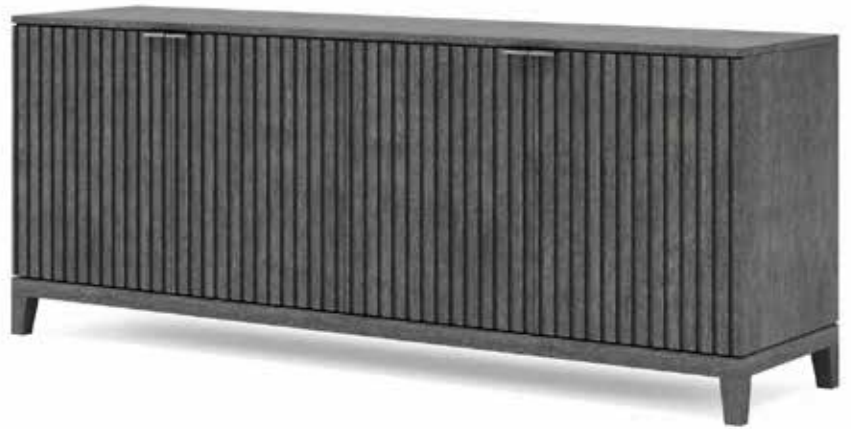

MENTON ENTERTAINMENT CREDENZA

- Rustic Oak Entertainment Credenza in Sutton finish
- Four push-to-open doors with Ribbed design
- Six adjustable shelves
- Grommets and Vents
- Adjustable glides

PRODUCT #:	ITEM	WIDTH	DEPTH	HEIGHT	PRICE	ADDITIONAL INFORMATION
165-352-880	MENTON ENTERTAINMENT CREDENZA	79.38	20	32	\$3,114	