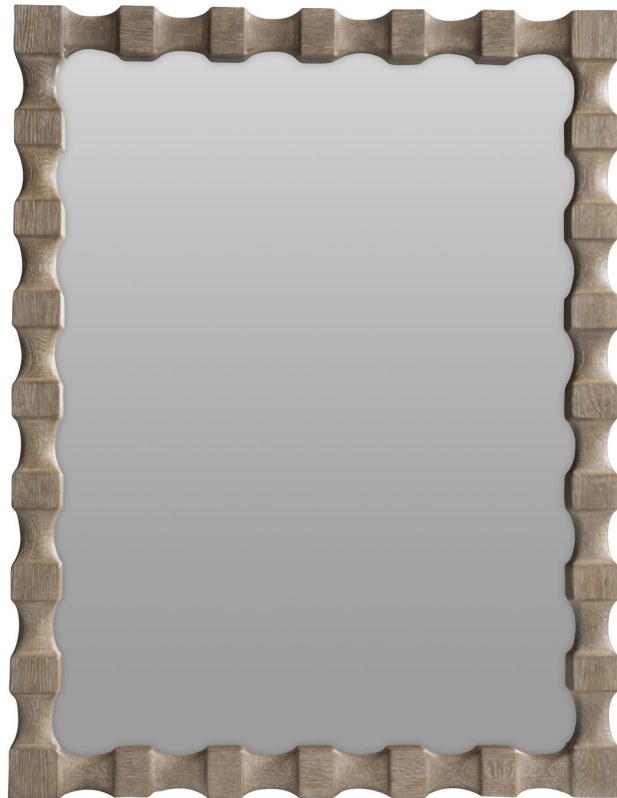

AVENTURA MIRROR

- Cast resin offers the dimensional look of carved wood on the Aventura mirror
- A faux wood grain is created in the beautiful Marcona finish
- This mirror may be hung horizontally or vertically

PRODUCT #:	ITEM	WIDTH	DEPTH	HEIGHT	PRICE	ADDITIONAL INFORMATION
165-318-321	AVENTURA MIRROR	52.25	2.13	40.25	\$1,041	