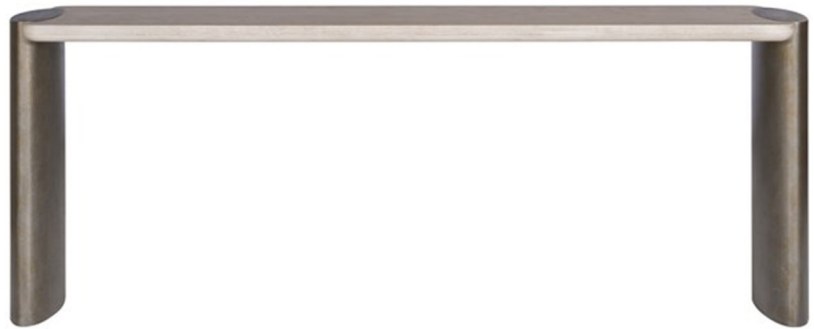

FORM CONSOLE TABLE

- Collection: Form
- Wirebrushed Oak Top with choice of finish
- Textured Bronze Finish Base

PRODUCT #:	ITEM	WIDTH	DEPTH	HEIGHT	PRICE	ADDITIONAL INFORMATION
120-P685S-AT	WHEAT - STOCKED	82	16	32	\$4,091	
120-P685S	STANDARD STAIN OR PAINT FINISH OPTIONS	82	16	32	\$4,091	
120-P685S	STANDARD METALLIC PAINTS	82	16	32	\$4,091	
120-P685S	MAKE IT YOURS PAINT - PRISTINE / ANTIQUE / DISTRESS	82	16	32	\$4,325	
120-P685S	ARTISAN WOOD FINISH OPTIONS	82	16	32	\$4,325	