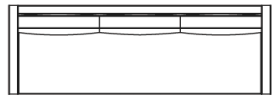

CLIFTON Available: Leather & Tailored

Custom options include your choice of welt or no welt.

97" Sofa
97"w x 36"d x 34"h 015