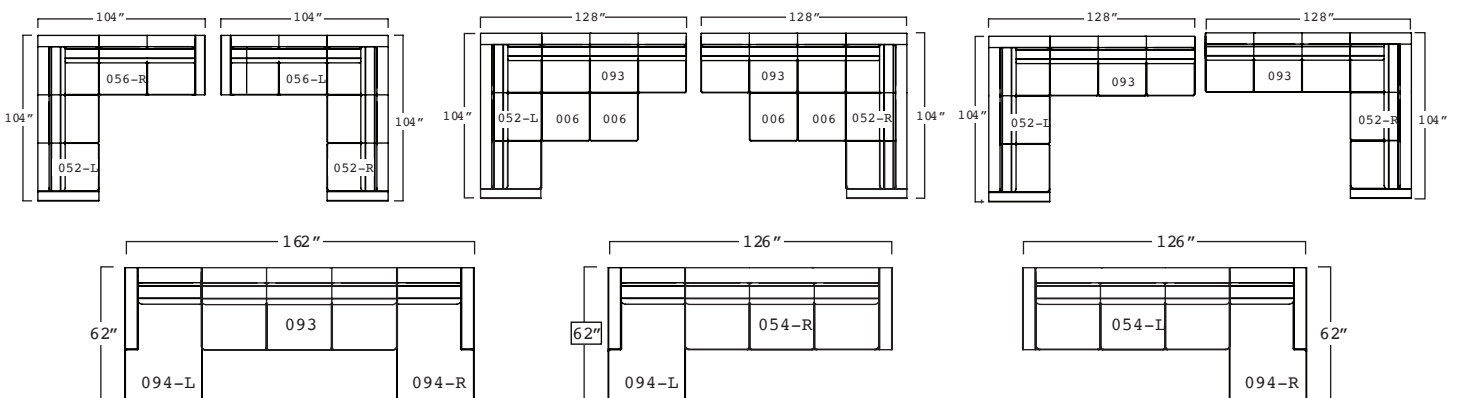

POSSIBLE CONFIGURATIONS