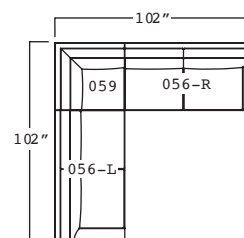

LEFT ARM CHAISE
36" w x 62" d x 35" h
115-726-094-L-T (Fabric)
115-726-094-L-L (Leather)

RIGHT ARM CHAIR
37" w x 35" d x 35" h
115-726-085-R-T (Fabric)
115-726-085-L-L (Leather)

LEFT ARM CHAIR
37" w x 35" d x 35" h
115-726-085-L-T (Fabric)
115-726-085-L-L (Leather)

CORNER CHAIR
33" w x 35" d x 35" h
115-726-059T (Fabric)
115-726-059L (Leather)

ARMLESS CHAIR
30" w x 35" d x 35" h
115-726-095T (Fabric)
115-726-095L (Leather)

POSSIBLE CONFIGURATIONS

ALEX SECTIONAL PRICING