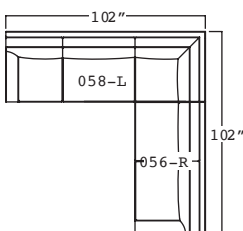

LEFT ARM LOVESEAT
67" w x 35" d x 35" h
115-726-056-L-T (Fabric)
115-726-056-L-L (Leather)

ARMLESS LOVESEAT
60" w x 35" d x 35" h
115-726-019T (Fabric)
115-726-019L (Leather)

RIGHT ARM CHAISE
36" w x 62" d x 35" h
115-726-094-R-T (Fabric)
115-726-094-R-L (Leather)

LEFT ARM CHAISE
36" w x 62" d x 35" h
115-726-094-L-T (Fabric)
115-726-094-L-L (Leather)

RIGHT ARM CHAIR
37" w x 35" d x 35" h
115-726-085-R-T (Fabric)
115-726-085-L-L (Leather)

LEFT ARM CHAIR
37" w x 35" d x 35" h
115-726-085-L-T (Fabric)
115-726-085-L-L (Leather)

CORNER CHAIR
33" w x 35" d x 35" h
115-726-059T (Fabric)
115-726-059L (Leather)

ARMLESS CHAIR
30" w x 35" d x 35" h
115-726-095T (Fabric)
115-726-095L (Leather)

POSSIBLE CONFIGURATIONS

ALEX SECTIONAL PRICING