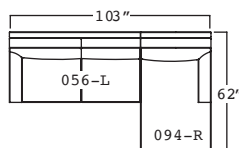

LEFT ARM CHAISE
36" w x 62" d x 35" h
115-726-094-L-T (Fabric)
115-726-094-L-L (Leather)

RIGHT ARM CHAIR
37" w x 35" d x 35" h
115-726-085-R-T (Fabric)
115-726-085-L-L (Leather)

LEFT ARM CHAIR
37" w x 35" d x 35" h
115-726-085-L-T (Fabric)
115-726-085-L-L (Leather)

CORNER CHAIR
33" w x 35" d x 35" h
115-726-059T (Fabric)
115-726-059L (Leather)

ARMLESS CHAIR
30" w x 35" d x 35" h
115-726-095T (Fabric)
115-726-095L (Leather)

POSSIBLE CONFIGURATIONS

ALEX SECTIONAL PRICING