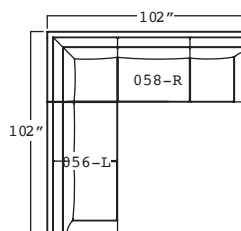

LEFT ARM CHAISE
36" w x 62" d x 35" h
115-726-094-L-T (Fabric)
115-726-094-L-L (Leather)

RIGHT ARM CHAIR
37" w x 35" d x 35" h
115-726-085-R-T (Fabric)
115-726-085-L-L (Leather)

LEFT ARM CHAIR
37" w x 35" d x 35" h
115-726-085-L-T (Fabric)
115-726-085-L-L (Leather)

CORNER CHAIR
33" w x 35" d x 35" h
115-726-059T (Fabric)
115-726-059L (Leather)

ARMLESS CHAIR
30" w x 35" d x 35" h
115-726-095T (Fabric)
115-726-095L (Leather)

POSSIBLE CONFIGURATIONS

ALEX SECTIONAL PRICING