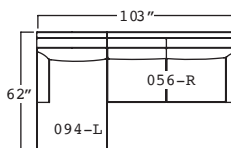

LEFT ARM CHAISE
36" w x 62" d x 35" h
115-726-094-L-T (Fabric)
115-726-094-L-L (Leather)

RIGHT ARM CHAIR
37" w x 35" d x 35" h
115-726-085-R-T (Fabric)
115-726-085-L-L (Leather)

LEFT ARM CHAIR
37" w x 35" d x 35" h
115-726-085-L-T (Fabric)
115-726-085-L-L (Leather)

CORNER CHAIR
33" w x 35" d x 35" h
115-726-059T (Fabric)
115-726-059L (Leather)

ARMLESS CHAIR
30" w x 35" d x 35" h
115-726-095T (Fabric)
115-726-095L (Leather)

POSSIBLE CONFIGURATIONS

ALEX SECTIONAL PRICING