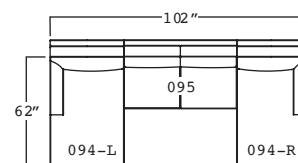

LEFT ARM CHAISE
36" w x 62" d x 35" h
115-726-094-L-T (Fabric)
115-726-094-L-L (Leather)

RIGHT ARM CHAIR
37" w x 35" d x 35" h
115-726-085-R-T (Fabric)
115-726-085-L-L (Leather)

LEFT ARM CHAIR
37" w x 35" d x 35" h
115-726-085-L-T (Fabric)
115-726-085-L-L (Leather)

CORNER CHAIR
33" w x 35" d x 35" h
115-726-059T (Fabric)
115-726-059L (Leather)

ARMLESS CHAIR
30" w x 35" d x 35" h
115-726-095T (Fabric)
115-726-095L (Leather)

POSSIBLE CONFIGURATIONS

ALEX SECTIONAL PRICING