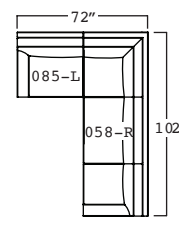

RIGHT ARM RETURN SOFA
102" w x 35" d x 35" h
115-726-058-R-T (Fabric)
115-726-058-R-L (Leather)

LEFT ARM RETURN SOFA
102" w x 35" d x 35" h
115-726-058-L-T (Fabric)
115-726-058-L-L (Leather)

RIGHT ARM LOVESEAT
67" w x 35" d x 35" h
115-726-056-R-T (Fabric)
115-726-056-R-L (Leather)

LEFT ARM LOVESEAT
67" w x 35" d x 35" h
115-726-056-L-T (Fabric)
115-726-056-L-L (Leather)

ARMLESS LOVESEAT
60" w x 35" d x 35" h
115-726-019T (Fabric)
115-726-019L (Leather)

RIGHT ARM CHAISE
36" w x 62" d x 35" h
115-726-094-R-T (Fabric)
115-726-094-R-L (Leather)

LEFT ARM CHAISE
36" w x 62" d x 35" h
115-726-094-L-T (Fabric)
115-726-094-L-L (Leather)

RIGHT ARM CHAIR
37" w x 35" d x 35" h
115-726-085-R-T (Fabric)
115-726-085-L-L (Leather)

LEFT ARM CHAIR
37" w x 35" d x 35" h
115-726-085-L-T (Fabric)
115-726-085-L-L (Leather)

CORNER CHAIR
33" w x 35" d x 35" h
115-726-059T (Fabric)
115-726-059L (Leather)

ARMLESS CHAIR
30" w x 35" d x 35" h
115-726-095T (Fabric)
115-726-095L (Leather)

POSSIBLE CONFIGURATIONS

ALEX SECTIONAL PRICING