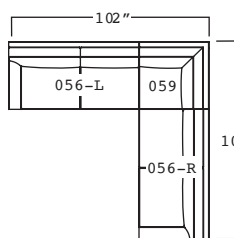

LEFT ARM CHAISE
36" w x 62" d x 35" h
115-726-094-L-T (Fabric)
115-726-094-L-L (Leather)

RIGHT ARM CHAIR
37" w x 35" d x 35" h
115-726-085-R-T (Fabric)
115-726-085-L-L (Leather)

LEFT ARM CHAIR
37" w x 35" d x 35" h
115-726-085-L-T (Fabric)
115-726-085-L-L (Leather)

CORNER CHAIR
33" w x 35" d x 35" h
115-726-059T (Fabric)
115-726-059L (Leather)

ARMLESS CHAIR
30" w x 35" d x 35" h
115-726-095T (Fabric)
115-726-095L (Leather)

POSSIBLE CONFIGURATIONS

ALEX SECTIONAL PRICING