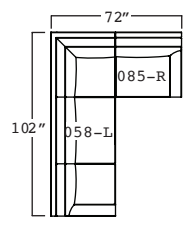

RIGHT ARM RETURN SOFA
102" w x 35" d x 35" h
115-726-058-R-T (Fabric)
115-726-058-R-L (Leather)

LEFT ARM RETURN SOFA
102" w x 35" d x 35" h
115-726-058-L-T (Fabric)
115-726-058-L-L (Leather)

RIGHT ARM LOVESEAT
67" w x 35" d x 35" h
115-726-056-R-T (Fabric)
115-726-056-R-L (Leather)

LEFT ARM LOVESEAT
67" w x 35" d x 35" h
115-726-056-L-T (Fabric)
115-726-056-L-L (Leather)

ARMLESS LOVESEAT
60" w x 35" d x 35" h
115-726-019T (Fabric)
115-726-019L (Leather)

RIGHT ARM CHAISE
36" w x 62" d x 35" h
115-726-094-R-T (Fabric)
115-726-094-R-L (Leather)

LEFT ARM CHAISE
36" w x 62" d x 35" h
115-726-094-L-T (Fabric)
115-726-094-L-L (Leather)

RIGHT ARM CHAIR
37" w x 35" d x 35" h
115-726-085-R-T (Fabric)
115-726-085-L-L (Leather)

LEFT ARM CHAIR
37" w x 35" d x 35" h
115-726-085-L-T (Fabric)
115-726-085-L-L (Leather)

CORNER CHAIR
33" w x 35" d x 35" h
115-726-059T (Fabric)
115-726-059L (Leather)

ARMLESS CHAIR
30" w x 35" d x 35" h
115-726-095T (Fabric)
115-726-095L (Leather)

POSSIBLE CONFIGURATIONS

ALEX SECTIONAL PRICING