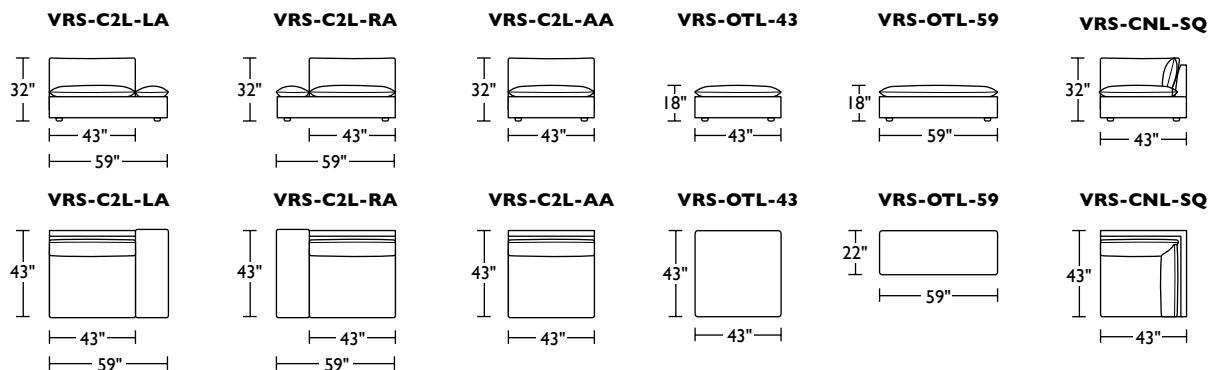

COLLECTION PIECES

Studio:

Grand :

VERSA STUDIO & GRAND SECTIONAL PRICING

PRODUCT #: 112-VRS-C2P-LA 112-VRS-C2P-RA		112-VRS-C2P-AA		112-VRS-OTP-34		112-VRS-OTP-49		112-VRS-CNP-SQ	
ITEM: STUDIO CHAIR & HALF - LA SITTING STUDIO CHAIR & HALF - RA SITTING		STUDIO CHAIR AND A HALF ARMLESS		STUDIO OTTOMAN SQUARE		STUDIO OTTOMAN RECTANGLE		STUDIO CORNER SQUARE	
GR I (1)	\$4,080	GR I (1)	\$3,180	GR I (1)	\$2,070	GR I (1)	\$2,310	GR I (1)	\$3,180
GR II (2) COM	\$4,230	GR II (2) COM	\$3,315	GR II (2) COM	\$2,235	GR II (2) COM	\$2,460	GR II (2) COM	\$3,315
GR III (3)	\$4,395	GR III (3)	\$3,495	GR III (3)	\$2,400	GR III (3)	\$2,610	GR III (3)	\$3,495
GR V (5)	\$5,295	GR V (5)	\$4,320	GR V (5)	\$2,625	GR V (5)	\$3,180	GR V (5)	\$4,320
COM YARDS	8	COM YARDS	7	COM YARDS	5	COM YARDS	5	COM YARDS	8
PRODUCT #: 112-VRS-C2P-LA 112-VRS-C2P-RA		112-VRS-C2P-AA		112-VRS-OTP-34		112-VRS-OTP-49		112-VRS-CNP-SQ	
ITEM: LEATHER STUDIO CHAIR & HALF - LA SITTING LEATHER STUDIO CHAIR & HALF - RA SITTING		LEATHER STUDIO CHAIR AND A HALF ARMLESS		LEATHER STUDIO OTTOMAN SQUARE		LEATHER STUDIO OTTOMAN RECTANGLE		LEATHER STUDIO CORNER SQUARE	
GR D/F	\$6,060	GR D/F	\$4,425	GR D/F	\$3,075	GR D/F	\$3,615	GR D/F	\$4,830
GR G / COL	\$6,525	GR G / COL	\$4,575	GR G / COL	\$3,480	GR G / COL	\$4,110	GR G / COL	\$5,325
GR H	\$6,750	GR H	\$5,040	GR H	\$3,780	GR H	\$4,320	GR H	\$5,565
GR J	\$7,530	GR J	\$5,475	GR J	\$4,575	GR J	\$5,115	GR J	\$6,330
COL SQ. FT	95	COL SQ. FT	70	COL SQ. FT	48	COL SQ. FT	61	COL SQ. FT	85