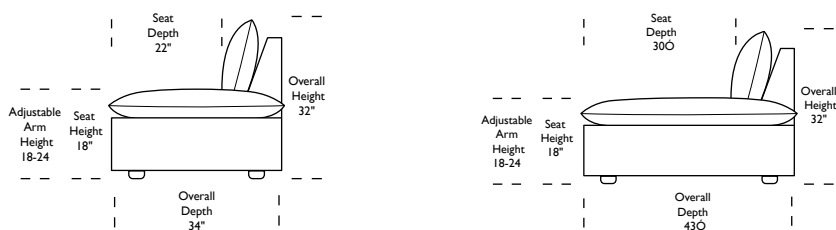

COLLECTION PIECES

Studio:

Grand :

VERSA STUDIO & GRAND SECTIONAL PRICING

PRODUCT #: 112-VRS-C2P-LA 112-VRS-C2P-RA		112-VRS-C2P-AA		112-VRS-OTP-34		112-VRS-OTP-49		112-VRS-CNP-SQ	
ITEM: STUDIO CHAIR & HALF - LA SITTING STUDIO CHAIR & HALF - RA SITTING		STUDIO CHAIR AND A HALF ARMLESS		STUDIO OTTOMAN SQUARE		STUDIO OTTOMAN RECTANGLE		STUDIO CORNER SQUARE	
GR I (1)	\$4,080	GR I (1)	\$3,180	GR I (1)	\$2,070	GR I (1)	\$2,310	GR I (1)	\$3,180
GR II (2) COM	\$4,230	GR II (2) COM	\$3,315	GR II (2) COM	\$2,235	GR II (2) COM	\$2,460	GR II (2) COM	\$3,315
GR III (3)	\$4,395	GR III (3)	\$3,495	GR III (3)	\$2,400	GR III (3)	\$2,610	GR III (3)	\$3,495
GR V (5)	\$5,295	GR V (5)	\$4,320	GR V (5)	\$2,625	GR V (5)	\$3,180	GR V (5)	\$4,320
COM YARDS	8	COM YARDS	7	COM YARDS	5	COM YARDS	5	COM YARDS	8
PRODUCT #: 112-VRS-C2P-LA 112-VRS-C2P-RA		112-VRS-C2P-AA		112-VRS-OTP-34		112-VRS-OTP-49		112-VRS-CNP-SQ	
ITEM: LEATHER STUDIO CHAIR & HALF - LA SITTING LEATHER STUDIO CHAIR & HALF - RA SITTING		LEATHER STUDIO CHAIR AND A HALF ARMLESS		LEATHER STUDIO OTTOMAN SQUARE		LEATHER STUDIO OTTOMAN RECTANGLE		LEATHER STUDIO CORNER SQUARE	
GR D/F	\$6,060	GR D/F	\$4,425	GR D/F	\$3,075	GR D/F	\$3,615	GR D/F	\$4,830
GR G / COL	\$6,525	GR G / COL	\$4,575	GR G / COL	\$3,480	GR G / COL	\$4,110	GR G / COL	\$5,325
GR H	\$6,750	GR H	\$5,040	GR H	\$3,780	GR H	\$4,320	GR H	\$5,565
GR J	\$7,530	GR J	\$5,475	GR J	\$4,575	GR J	\$5,115	GR J	\$6,330
COL SQ. FT	95	COL SQ. FT	70	COL SQ. FT	48	COL SQ. FT	61	COL SQ. FT	85