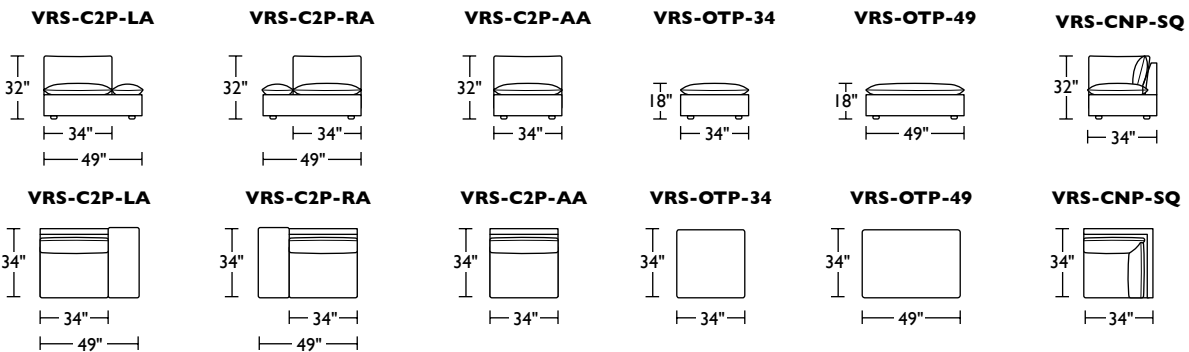

COLLECTION PIECES

Studio:

Grand :

VERSA STUDIO & GRAND SECTIONAL PRICING

PRODUCT #: 112-VRS-C2P-LA 112-VRS-C2P-RA		112-VRS-C2P-AA		112-VRS-OTP-34		112-VRS-OTP-49		112-VRS-CNP-SQ	
ITEM: STUDIO CHAIR & HALF - LA SITTING STUDIO CHAIR & HALF - RA SITTING		STUDIO CHAIR AND A HALF ARMLESS		STUDIO OTTOMAN SQUARE		STUDIO OTTOMAN RECTANGLE		STUDIO CORNER SQUARE	
GR I (1)	\$4,080	GR I (1)	\$3,180	GR I (1)	\$2,070	GR I (1)	\$2,310	GR I (1)	\$3,180
GR II (2) COM	\$4,230	GR II (2) COM	\$3,315	GR II (2) COM	\$2,235	GR II (2) COM	\$2,460	GR II (2) COM	\$3,315
GR III (3)	\$4,395	GR III (3)	\$3,495	GR III (3)	\$2,400	GR III (3)	\$2,610	GR III (3)	\$3,495
GR V (5)	\$5,295	GR V (5)	\$4,320	GR V (5)	\$2,625	GR V (5)	\$3,180	GR V (5)	\$4,320
COM YARDS	8	COM YARDS	7	COM YARDS	5	COM YARDS	5	COM YARDS	8
PRODUCT #: 112-VRS-C2P-LA 112-VRS-C2P-RA		112-VRS-C2P-AA		112-VRS-OTP-34		112-VRS-OTP-49		112-VRS-CNP-SQ	
ITEM: LEATHER STUDIO CHAIR & HALF - LA SITTING LEATHER STUDIO CHAIR & HALF - RA SITTING		LEATHER STUDIO CHAIR AND A HALF ARMLESS		LEATHER STUDIO OTTOMAN SQUARE		LEATHER STUDIO OTTOMAN RECTANGLE		LEATHER STUDIO CORNER SQUARE	
GR D/F	\$6,060	GR D/F	\$4,425	GR D/F	\$3,075	GR D/F	\$3,615	GR D/F	\$4,830
GR G / COL	\$6,525	GR G / COL	\$4,575	GR G / COL	\$3,480	GR G / COL	\$4,110	GR G / COL	\$5,325
GR H	\$6,750	GR H	\$5,040	GR H	\$3,780	GR H	\$4,320	GR H	\$5,565
GR J	\$7,530	GR J	\$5,475	GR J	\$4,575	GR J	\$5,115	GR J	\$6,330
COL SQ. FT	95	COL SQ. FT	70	COL SQ. FT	48	COL SQ. FT	61	COL SQ. FT	85