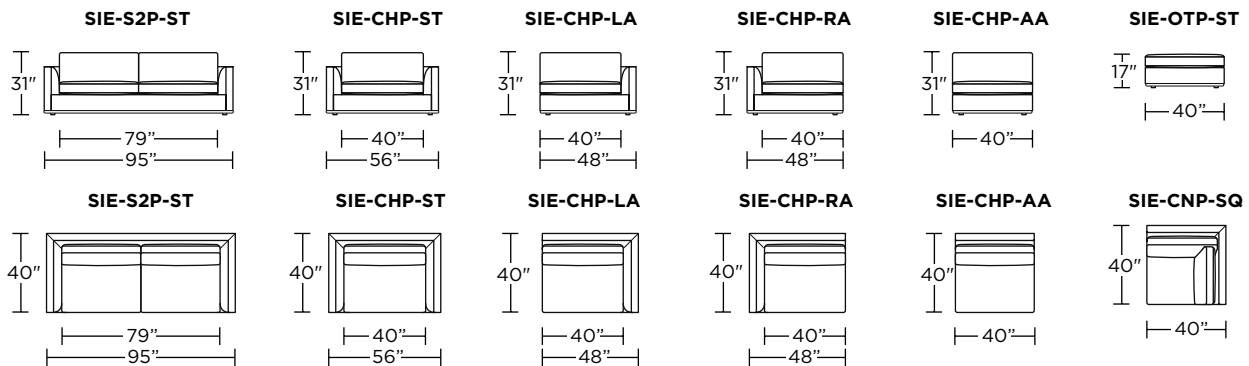

COLLECTION PIECES

Studio:

Grand:

Studio:

Grand:

SIENA PETITE / STUDIO SECTIONAL PRICING

PRODUCT #:		112-SIE-S2P-ST		112-SIE-CHP-ST		112-SIE-CHP-LA 112-SIE-CHP-RA		112-SIE-CHP-AA		112-SIE-OTP-ST		112-SIE-CNP-SQ	
ITEM: SOFA		CHAIR		PETITE - L/A SITTING PETITE - R/A SITTING		CHAIR ARMLESS		OTTOMAN		CORNER- SQUARE			
GR I (1)	\$9,180	GR I (1)	\$4,620	GR I (1)	\$4,185	GR I (1)	\$3,270	GR I (1)	\$2,370	GR I (1)	\$3,270		
GR II (2) COM	\$9,555	GR II (2) COM	\$4,815	GR II (2) COM	\$4,350	GR II (2) COM	\$3,420	GR II (2) COM	\$2,520	GR II (2) COM	\$3,420		
GR III (3)	\$9,885	GR III (3)	\$4,935	GR III (3)	\$4,545	GR III (3)	\$3,615	GR III (3)	\$2,685	GR III (3)	\$3,615		
GR V (5)	\$11,940	GR V (5)	\$5,880	GR V (5)	\$5,430	GR V (5)	\$4,425	GR V (5)	\$3,270	GR V (5)	\$4,425		
COM YARDS	18	COM YARDS	10	COM YARDS	9	COM YARDS	8	COM YARDS	5	COM YARDS	9		
PRODUCT #:		112-SIE-S2P-ST		112-SIE-CHP-ST		112-SIE-CHP-LA 112-SIE-CHP-RA		112-SIE-CHP-AA		112-SIE-OTP-ST		112-SIE-CNP-SQ	
ITEM: LEATHER SOFA		LEATHER CHAIR		LEATHER CHAIR L/A SITTING LEATHER CHAIR R/A SITTING		LEATHER CHAIR ARMLESS		LEATHER OTTOMAN		LEATHER CORNER SQUARE			
GR D/F	\$12,855	GR D/F	\$6,525	GR D/F	\$5,865	GR D/F	\$4,650	GR D/F	\$3,480	GR D/F	\$4,650		
GR G / COL	\$13,845	GR G / COL	\$6,945	GR G / COL	\$6,315	GR G / COL	\$5,130	GR G / COL	\$3,945	GR G / COL	\$5,130		
GR H	\$14,325	GR H	\$7,185	GR H	\$6,540	GR H	\$5,370	GR H	\$4,185	GR H	\$5,370		
GR J	\$15,120	GR J	\$7,980	GR J	\$7,320	GR J	\$6,150	GR J	\$4,980	GR J	\$6,150		
COL SQ. FT	210	COL SQ. FT	125	COL SQ. FT	108	COL SQ. FT	89	COL SQ. FT	64	COL SQ. FT	101		