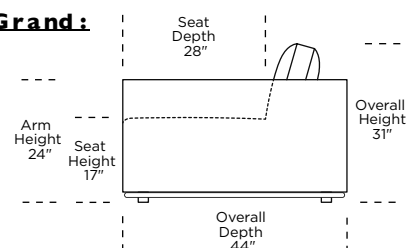

COLLECTION PIECES

Studio:

Grand:

Studio:

Grand:

SIENA PETITE / STUDIO SECTIONAL PRICING

PRODUCT #:		112-SIE-S2P-ST		112-SIE-CHP-ST		112-SIE-CHP-LA 112-SIE-CHP-RA		112-SIE-CHP-AA		112-SIE-OTP-ST		112-SIE-CNP-SQ	
ITEM: SOFA		CHAIR		PETITE - L/A SITTING PETITE - R/A SITTING		CHAIR ARMLESS		OTTOMAN		CORNER- SQUARE			
GR I (1)	\$9,180	GR I (1)	\$4,620	GR I (1)	\$4,185	GR I (1)	\$3,270	GR I (1)	\$2,370	GR I (1)	\$3,270		
GR II (2) COM	\$9,555	GR II (2) COM	\$4,815	GR II (2) COM	\$4,350	GR II (2) COM	\$3,420	GR II (2) COM	\$2,520	GR II (2) COM	\$3,420		
GR III (3)	\$9,885	GR III (3)	\$4,935	GR III (3)	\$4,545	GR III (3)	\$3,615	GR III (3)	\$2,685	GR III (3)	\$3,615		
GR V (5)	\$11,940	GR V (5)	\$5,880	GR V (5)	\$5,430	GR V (5)	\$4,425	GR V (5)	\$3,270	GR V (5)	\$4,425		
COM YARDS	18	COM YARDS	10	COM YARDS	9	COM YARDS	8	COM YARDS	5	COM YARDS	9		
PRODUCT #:		112-SIE-S2P-ST		112-SIE-CHP-ST		112-SIE-CHP-LA 112-SIE-CHP-RA		112-SIE-CHP-AA		112-SIE-OTP-ST		112-SIE-CNP-SQ	
ITEM: LEATHER SOFA		LEATHER CHAIR		LEATHER CHAIR L/A SITTING LEATHER CHAIR R/A SITTING		LEATHER CHAIR ARMLESS		LEATHER OTTOMAN		LEATHER CORNER SQUARE			
GR D/F	\$12,855	GR D/F	\$6,525	GR D/F	\$5,865	GR D/F	\$4,650	GR D/F	\$3,480	GR D/F	\$4,650		
GR G / COL	\$13,845	GR G / COL	\$6,945	GR G / COL	\$6,315	GR G / COL	\$5,130	GR G / COL	\$3,945	GR G / COL	\$5,130		
GR H	\$14,325	GR H	\$7,185	GR H	\$6,540	GR H	\$5,370	GR H	\$4,185	GR H	\$5,370		
GR J	\$15,120	GR J	\$7,980	GR J	\$7,320	GR J	\$6,150	GR J	\$4,980	GR J	\$6,150		
COL SQ. FT	210	COL SQ. FT	125	COL SQ. FT	108	COL SQ. FT	89	COL SQ. FT	64	COL SQ. FT	101		