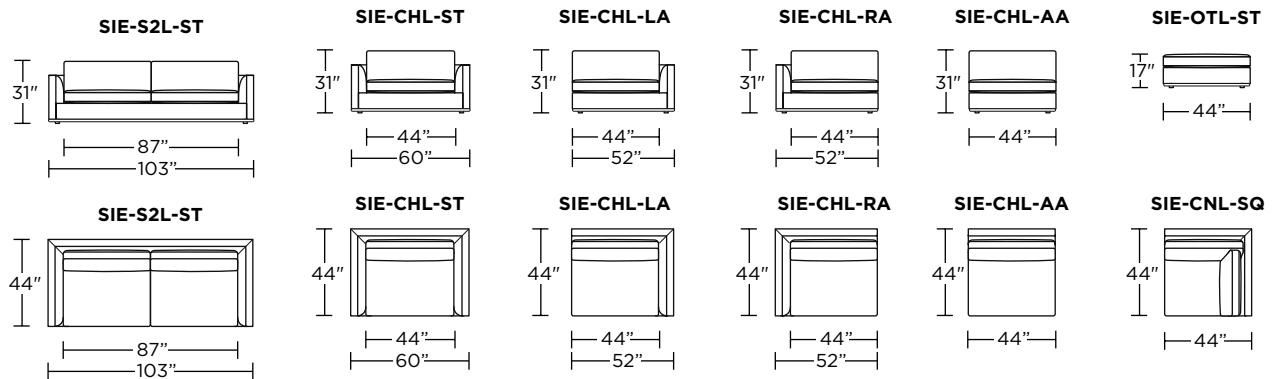

COLLECTION PIECES

Studio:

Grand:

Studio:

Grand:

SIENA PETITE / STUDIO SECTIONAL PRICING

PRODUCT #:		112-SIE-S2P-ST		112-SIE-CHP-ST		112-SIE-CHP-LA 112-SIE-CHP-RA		112-SIE-CHP-AA		112-SIE-OTP-ST		112-SIE-CNP-SQ	
ITEM: SOFA		CHAIR		PETITE - L/A SITTING PETITE - R/A SITTING		CHAIR ARMLESS		OTTOMAN		CORNER- SQUARE			
GR I (1)	\$9,180	GR I (1)	\$4,620	GR I (1)	\$4,185	GR I (1)	\$3,270	GR I (1)	\$2,370	GR I (1)	\$3,270		
GR II (2) COM	\$9,555	GR II (2) COM	\$4,815	GR II (2) COM	\$4,350	GR II (2) COM	\$3,420	GR II (2) COM	\$2,520	GR II (2) COM	\$3,420		
GR III (3)	\$9,885	GR III (3)	\$4,935	GR III (3)	\$4,545	GR III (3)	\$3,615	GR III (3)	\$2,685	GR III (3)	\$3,615		
GR V (5)	\$11,940	GR V (5)	\$5,880	GR V (5)	\$5,430	GR V (5)	\$4,425	GR V (5)	\$3,270	GR V (5)	\$4,425		
COM YARDS	18	COM YARDS	10	COM YARDS	9	COM YARDS	8	COM YARDS	5	COM YARDS	9		
PRODUCT #:		112-SIE-S2P-ST		112-SIE-CHP-ST		112-SIE-CHP-LA 112-SIE-CHP-RA		112-SIE-CHP-AA		112-SIE-OTP-ST		112-SIE-CNP-SQ	
ITEM: LEATHER SOFA		LEATHER CHAIR		LEATHER CHAIR L/A SITTING LEATHER CHAIR R/A SITTING		LEATHER CHAIR ARMLESS		LEATHER OTTOMAN		LEATHER CORNER SQUARE			
GR D/F	\$12,855	GR D/F	\$6,525	GR D/F	\$5,865	GR D/F	\$4,650	GR D/F	\$3,480	GR D/F	\$4,650		
GR G / COL	\$13,845	GR G / COL	\$6,945	GR G / COL	\$6,315	GR G / COL	\$5,130	GR G / COL	\$3,945	GR G / COL	\$5,130		
GR H	\$14,325	GR H	\$7,185	GR H	\$6,540	GR H	\$5,370	GR H	\$4,185	GR H	\$5,370		
GR J	\$15,120	GR J	\$7,980	GR J	\$7,320	GR J	\$6,150	GR J	\$4,980	GR J	\$6,150		
COL SQ. FT	210	COL SQ. FT	125	COL SQ. FT	108	COL SQ. FT	89	COL SQ. FT	64	COL SQ. FT	101		