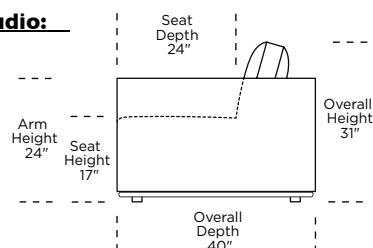

COLLECTION PIECES

Studio:

Grand:

Studio:

Grand:

SIENA PETITE / STUDIO SECTIONAL PRICING

PRODUCT #:		112-SIE-S2P-ST		112-SIE-CHP-ST		112-SIE-CHP-LA 112-SIE-CHP-RA		112-SIE-CHP-AA		112-SIE-OTP-ST		112-SIE-CNP-SQ	
ITEM: SOFA		CHAIR		PETITE - L/A SITTING PETITE - R/A SITTING		CHAIR ARMLESS		OTTOMAN		CORNER- SQUARE			
GR I (1)	\$9,180	GR I (1)	\$4,620	GR I (1)	\$4,185	GR I (1)	\$3,270	GR I (1)	\$2,370	GR I (1)	\$3,270		
GR II (2) COM	\$9,555	GR II (2) COM	\$4,815	GR II (2) COM	\$4,350	GR II (2) COM	\$3,420	GR II (2) COM	\$2,520	GR II (2) COM	\$3,420		
GR III (3)	\$9,885	GR III (3)	\$4,935	GR III (3)	\$4,545	GR III (3)	\$3,615	GR III (3)	\$2,685	GR III (3)	\$3,615		
GR V (5)	\$11,940	GR V (5)	\$5,880	GR V (5)	\$5,430	GR V (5)	\$4,425	GR V (5)	\$3,270	GR V (5)	\$4,425		
COM YARDS	18	COM YARDS	10	COM YARDS	9	COM YARDS	8	COM YARDS	5	COM YARDS	9		
PRODUCT #:		112-SIE-S2P-ST		112-SIE-CHP-ST		112-SIE-CHP-LA 112-SIE-CHP-RA		112-SIE-CHP-AA		112-SIE-OTP-ST		112-SIE-CNP-SQ	
ITEM: LEATHER SOFA		LEATHER CHAIR		LEATHER CHAIR L/A SITTING LEATHER CHAIR R/A SITTING		LEATHER CHAIR ARMLESS		LEATHER OTTOMAN		LEATHER CORNER SQUARE			
GR D/F	\$12,855	GR D/F	\$6,525	GR D/F	\$5,865	GR D/F	\$4,650	GR D/F	\$3,480	GR D/F	\$4,650		
GR G / COL	\$13,845	GR G / COL	\$6,945	GR G / COL	\$6,315	GR G / COL	\$5,130	GR G / COL	\$3,945	GR G / COL	\$5,130		
GR H	\$14,325	GR H	\$7,185	GR H	\$6,540	GR H	\$5,370	GR H	\$4,185	GR H	\$5,370		
GR J	\$15,120	GR J	\$7,980	GR J	\$7,320	GR J	\$6,150	GR J	\$4,980	GR J	\$6,150		
COL SQ. FT	210	COL SQ. FT	125	COL SQ. FT	108	COL SQ. FT	89	COL SQ. FT	64	COL SQ. FT	101		