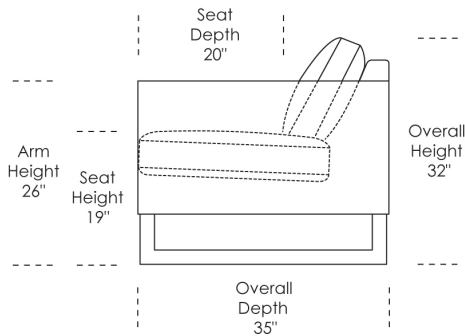

** Photo: Savino Sectional shown in Gr.V ULT5788 'Toray Ultrasuede Charcoal' fabric with Metal leg
Prices and delivery time may be subject to change*

PRODUCT No.	ITEM	WIDTH	DEPTH	HEIGHT	LEATHER				FABRIC			
					GR D/COL	GR F	GR G	GR H	GR I (1)/COM	GR II (2)/CRYPTON	GR III (3)	GR V (5)
112-SNO-CHR-LA 112-SNO-CHR-RA	SAVINO CHAIR - L/A SITTING SAVINO CHAIR - R/A SITTING	33	35	32	4390	4605	4785	4970	3335	3630	3880	4145
112-SNO-CHR-AA	SAVINO CHAIR - ARMLESS	28	35	32	4110	4310	4490	4690	3170	3450	3715	3930
112-SNO-CNR-SQ	SAVINO 90 DEGREE SQUARE CORNER UNIT	35	35	32	5165	5400	5565	5745	3865	4160	4410	4670
112-SNO-SCH-LA 112-SNO-SCH-RA	SAVINO SMALL CHAISE - L/A SITTING* SAVINO SMALL CHAISE - R/A SITTING	40	65	32	5825	6010	6190	6405	3995	4325	4670	5020*
112-SNO-SQS-LA 112-SNO-SQS-RA	SAVINO SQUARE CORNER RETURN SOFA - L/A SITTING SAVINO SQUARE CORNER RETURN SOFA - R/A SITTING	95	35	32	7970	8370	8765	9145	5415	5895	6355	6885

Scale: 1/8 inch = 1 foot
All dimensions are approximate and subject to change
Specify components from the sitting position V.10.02.12