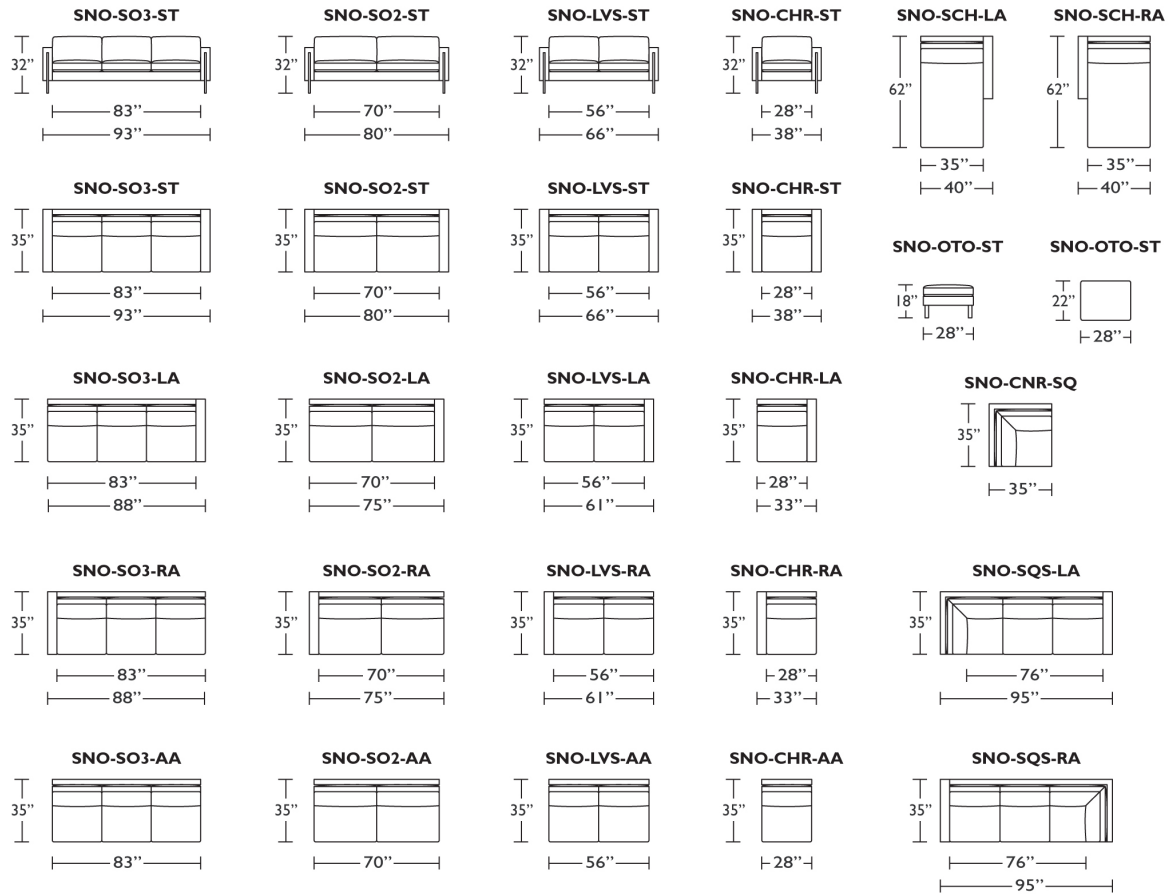

Standard Features:

- Advanced unidirectional suspension system
- Premium high-density, high-resiliency foam seats encased in down
- Quick-ship delivery
- Lifetime warranty on frame & suspension
- Loose back & seat cushions
- Double-needle top stitching
- Metal Legs

Options:

- Contrasting back and seat cushions available
- Premium high-density, high-resiliency foam seats

Please use actual leather, fabric and Ultrasuede® swatches when specifying furniture as the colors shown may vary due to the printing process.

Scale: 1/8 inch = 1 foot
All dimensions are approximate and subject to change
Specify components from the sitting position V.10.02.12