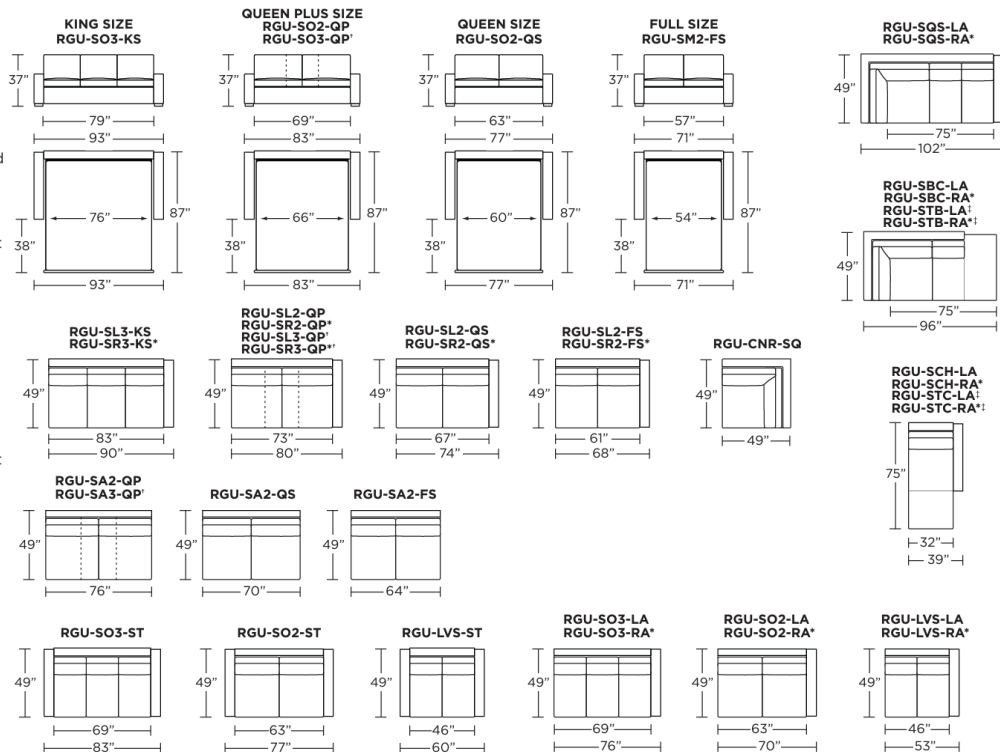

Leg height is 2"

Note: Seat depth includes cushion overhang which may be up to 1"

* Picture shows left arm seated. Please specify left or right arm seated when ordering.
† All orders are in seated position.
‡ Dotted lines for Queen Plus sizes indicates the number of seats.
All dimensions are approximate and subject to change.
† Chaise lifts up to reveal hidden storage space.

V10.31.23
Scale:
1/8 inch = 1 foot