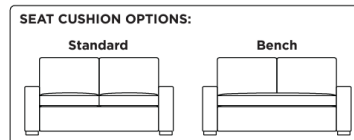

* Picture shows left arm seated. Please specify left or right arm seated when ordering.
† All orders are in seated position.
‡ Dotted lines for Queen Plus sizes indicates the number of seats.
All dimensions are approximate and subject to change.
† Chaise lifts up to reveal hidden storage space.

V10.31.23
Scale:
1/8 inch = 1 foot