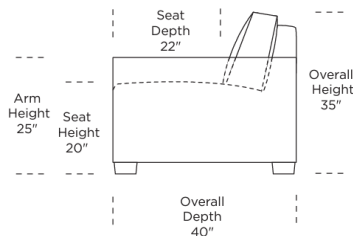

Please use actual leather, fabric, Crypton®, Sunbrella® and Ultrasuede® swatches when specifying furniture as the colors shown may vary due to the printing process.

Scale: 1/4 inch = 1 foot
All dimensions are approximate and subject to change.
Specify components from the sitting position.
U.S. patents #6904628 & 8011034

V10.31.23

PORTER SILVER SLEEPER

Description	Frame	C.O.M. Usage	Leather				Fabric			
			D/F C.O.L	G	H	J	I	II C.O.M.	III	V
THREE SEAT SOFA - QUEEN PLUS SIZE	POE-SO3-QP	15	10065	10575	11115	11850	6315	7020	7725	8445
TWO SEAT SOFA - QUEEN BED	POE-SO2-QS	14	9120	9615	10125	10860	5595	6285	6990	7695
TWO SEAT MID SIZE SOFA - FULL BED	POE-SM2-FS	12	8505	9015	9540	10260	5265	5955	6645	7380
CHAIR AND A HALF - TWIN SIZE	POE-CH2-TS	10	8070	8595	9075	9795	4815	5505	6195	6885