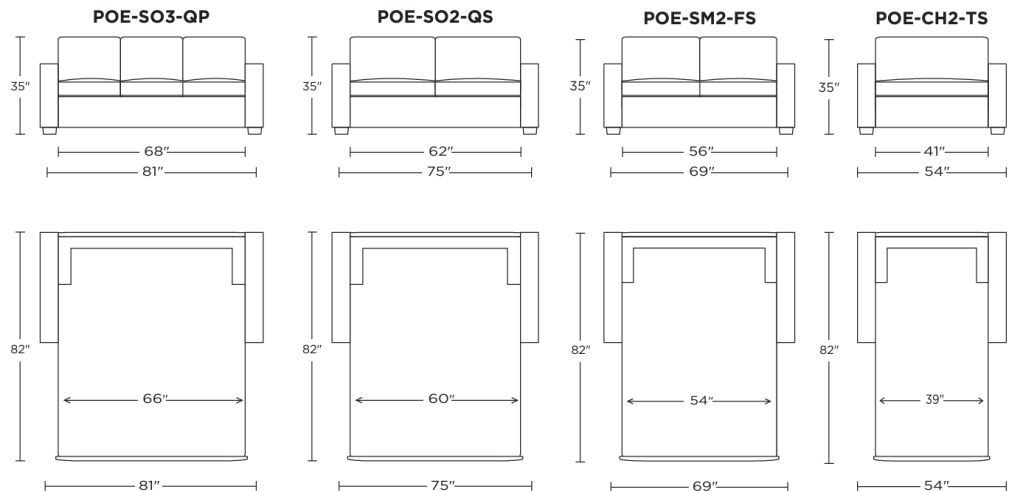

PORTER SILVER SLEEPER

COMFORT SLEEPER BY AMERICAN LEATHER®
SILVER

PORTER

Standard Features:

- Premium high-density, high-resiliency foam
- Loose back and seat cushions
- Fall away back becomes mattress section
- Zero wall clearance
- Single needle top-stitch
- Limited lifetime warranty on frame
- Limited five-year warranty on mechanism
- Quick-ship delivery

Please use actual leather, fabric, Crypton®, Sunbrella® and Ultrasuede® swatches when specifying furniture as the colors shown may vary due to the printing process.

Scale: 1/4 inch = 1 foot
All dimensions are approximate and subject to change.
Specify components from the sitting position.
U.S. patents #6904628 & 8011034

V10.31.23

PORTER SILVER SLEEPER

Description	Frame	C.O.M. Usage	Leather				Fabric			
			D/F C.O.L	G	H	J	I	II C.O.M.	III	V
THREE SEAT SOFA - QUEEN PLUS SIZE	POE-SO3-QP	15	10065	10575	11115	11850	6315	7020	7725	8445
TWO SEAT SOFA - QUEEN BED	POE-SO2-QS	14	9120	9615	10125	10860	5595	6285	6990	7695
TWO SEAT MID SIZE SOFA - FULL BED	POE-SM2-FS	12	8505	9015	9540	10260	5265	5955	6645	7380
CHAIR AND A HALF - TWIN SIZE	POE-CH2-TS	10	8070	8595	9075	9795	4815	5505	6195	6885