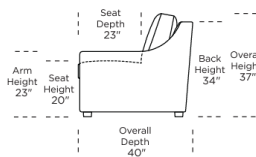

Leg height is 2"

Note: Seat depth includes cushion overhang which may be up to 1"