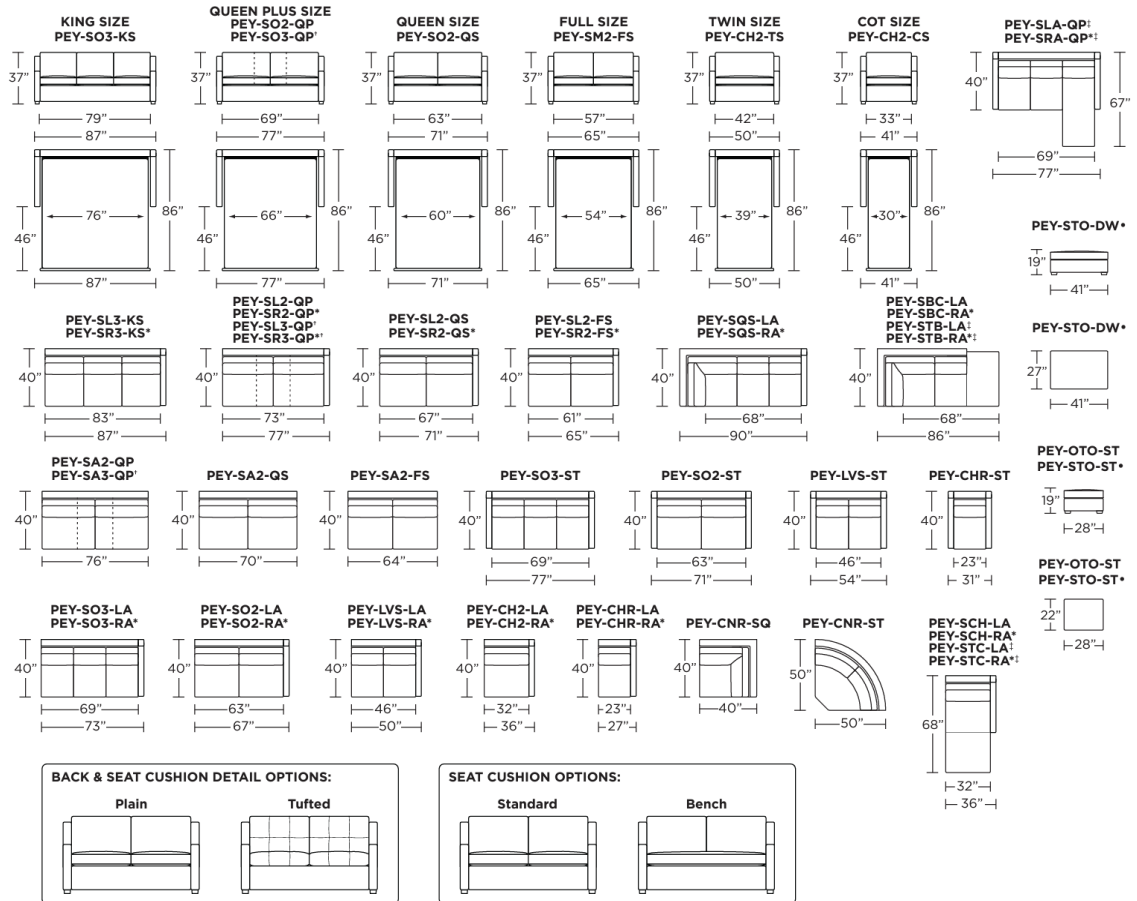

Leg height is 2"

Note: Seat depth includes cushion overhang which may be up to 1"

- Picture shows left arm seated. Please specify left or right arm seated when ordering.
- † Dotted lines for Queen Plus sizes indicates the number of seats.
- ‡ All dimensions are approximate and subject to change.
- ‡ Chaise lifts up to reveal hidden storage space. • Storage

V11.01.23
Scale:
1/8 inch = 1 foot