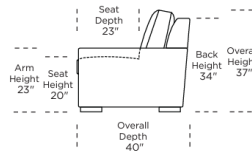

Leg height is 2"

Note: Seat depth includes cushion overhang which may be up to 1"