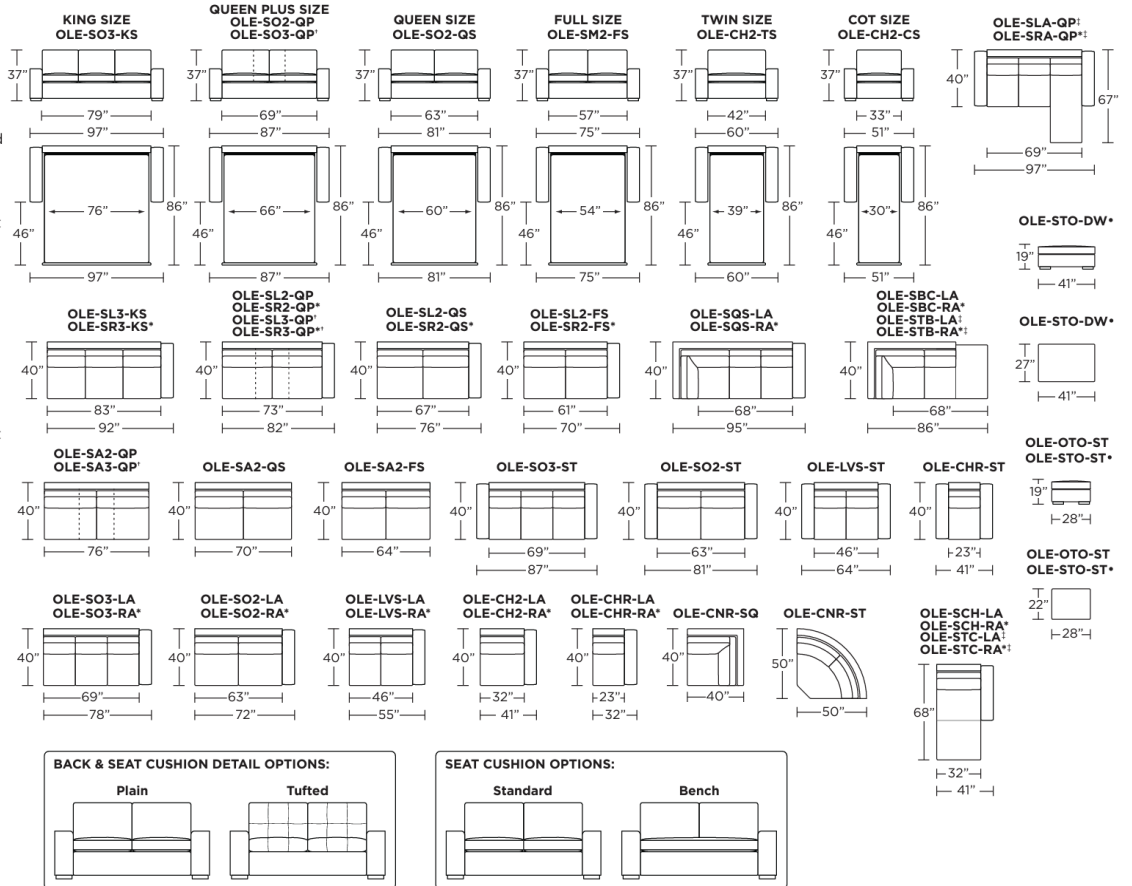

Leg height is 2"

Note: Seat depth includes cushion overhang which may be up to 1"

* Picture shows left arm seated. Please specify left or right arm seated when ordering.

† All orders are in seated position.

‡ Dotted lines for Queen Plus size indicates the number of seats.

§ All dimensions are approximate and subject to change.

¶ Chaise lifts up to reveal hidden storage space. • Storage

V10.31.23
Scale:
1/8 inch = 1 foot