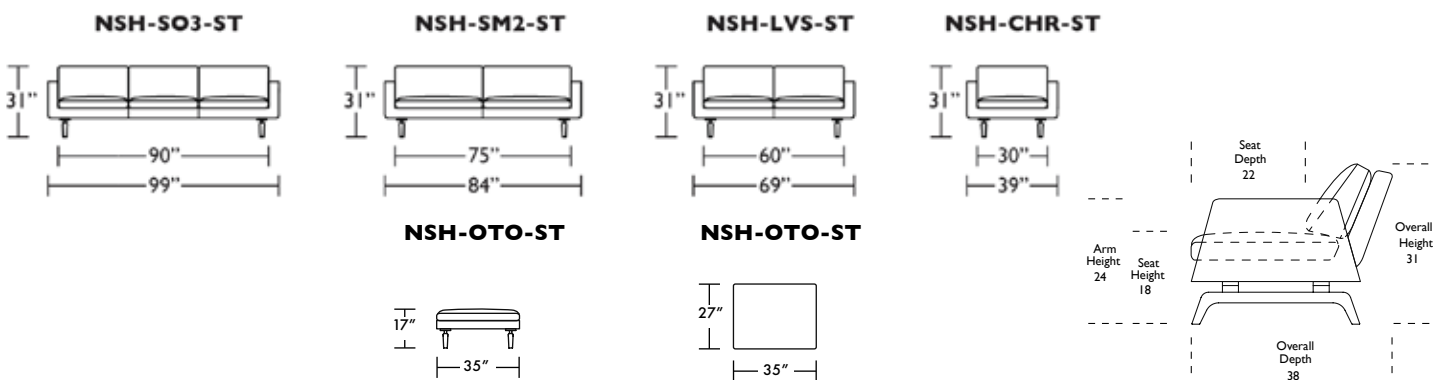

## NASH SOFA

- Advanced unidirectional suspension system
- Premium high density, high resiliency foam seat & back cushion
- Loose back & seat cushions
- Single needle top stitching
- Wood legs available in Natural Walnut, Gray Ash, Dune, Ebony, Oiled Ash, or Mink finish
- Premium high density, high resiliency foam seats encased in down
- Contrasting available: Priced at body cover

## COLLECTION PIECES

PRODUCT #: 112-NSH-SO3-ST		112-NSH-SM2-ST		112-NSH-LVS-ST		112-NSH-CHR-ST		112-NSH-OTO-ST	
ITEM: 99" 3 SEAT SOFA		84" 2 SEAT SOFA		69" LOVESEAT		CHAIR		OTTOMAN	
GR I (1)	\$6,375	GR I (1)	\$6,165	GR I (1)	\$6,165	GR I (1)	\$4,830	GR I (1)	\$2,190
GR II (2) COM	\$7,035	GR II (2) COM	\$6,780	GR II (2) COM	\$6,780	GR II (2) COM	\$5,040	GR II (2) COM	\$2,310
GR III (3)	\$7,650	GR III (3)	\$7,395	GR III (3)	\$7,395	GR III (3)	\$5,175	GR III (3)	\$2,370
GR V (5)	\$9,105	GR V (5)	\$8,880	GR V (5)	\$8,880	GR V (5)	\$5,745	GR V (5)	\$2,535
COM YARDS	17	COM YARDS	15	COM YARDS	14	COM YARDS	9	COM YARDS	4
PRODUCT #: 112-NSH-SO3-LG		112-NSH-SM2-ST		112-NSH-LVS-ST		112-NSH-CHR-ST		112-NSH-OTO-ST	
ITEM: 99" LEATHER 3 SEAT SOFA		84" LEATHER 2 SEAT SOFA		69" LEATHER LOVESEAT		LEATHER CHAIR		LEATHER OTTOMAN	
GR D/F	\$10,095	GR D/F	\$9,750	GR D/F	\$9,750	GR D/F	\$6,795	GR D/F	\$3,120
GR G / COL	\$10,575	GR G / COL	\$10,230	GR G / COL	\$10,230	GR G / COL	\$7,065	GR G / COL	\$3,195
GR H	\$11,025	GR H	\$10,425	GR H	\$10,425	GR H	\$7,260	GR H	\$3,405
GR J	\$11,835	GR J	\$11,235	GR J	\$11,235	GR J	\$7,650	GR J	\$3,600
COL SQ. FT	142	COL SQ. FT	121	COL SQ. FT	107	COL SQ. FT	71	COL SQ. FT	34