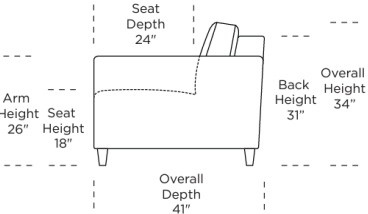

Mattress:

Leg height is 4"

Please use actual leather, fabric, Crypton®, Sunbrella® and Ultrasuede® swatches when specifying furniture as the colors shown may vary due to the printing process.