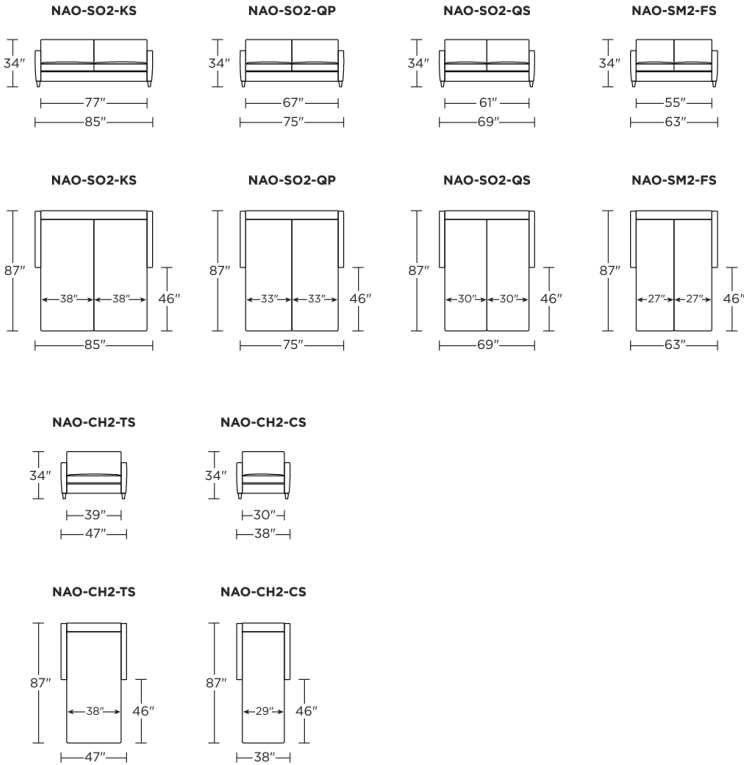

Mattress:

Leg height is 4"

Please use actual leather, fabric, Crypton®, Sunbrella® and Ultrasuede® swatches when specifying furniture as the colors shown may vary due to the printing process.