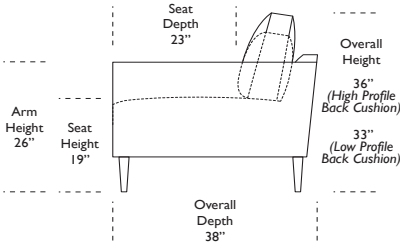

MARLEY PETITE TRACK ARM - STUDIO

PERSONALIZE WITH AMERICAN LEATHER®
PETITE TRACK ARM - STUDIO DEPTH

Standard Features:

- Advanced unidirectional suspension system
- Loose back and seat cushions
- Single-needle top-stitch
- Lifetime warranty on frame and suspension
- Quick-ship delivery

Options:

- Premium high-density, high-resiliency foam seat cushions encased in down
- Premium high-density, high-resiliency foam seat cushions
- Metal legs available in Antique Brass, Burnished Bronze or Polished Nickel finish
- Solid wood legs available in Natural Walnut or Gray Ash
- Contrasting seat and back cushions (two-tone) available
- Low profile back cushions available (overall height 33")
- High profile back cushions available (overall height 36")

Please use actual leather, fabric, Crypton®, Sunbrella® and Ultrasuede® swatches when specifying furniture as the colors shown may vary due to the printing process.