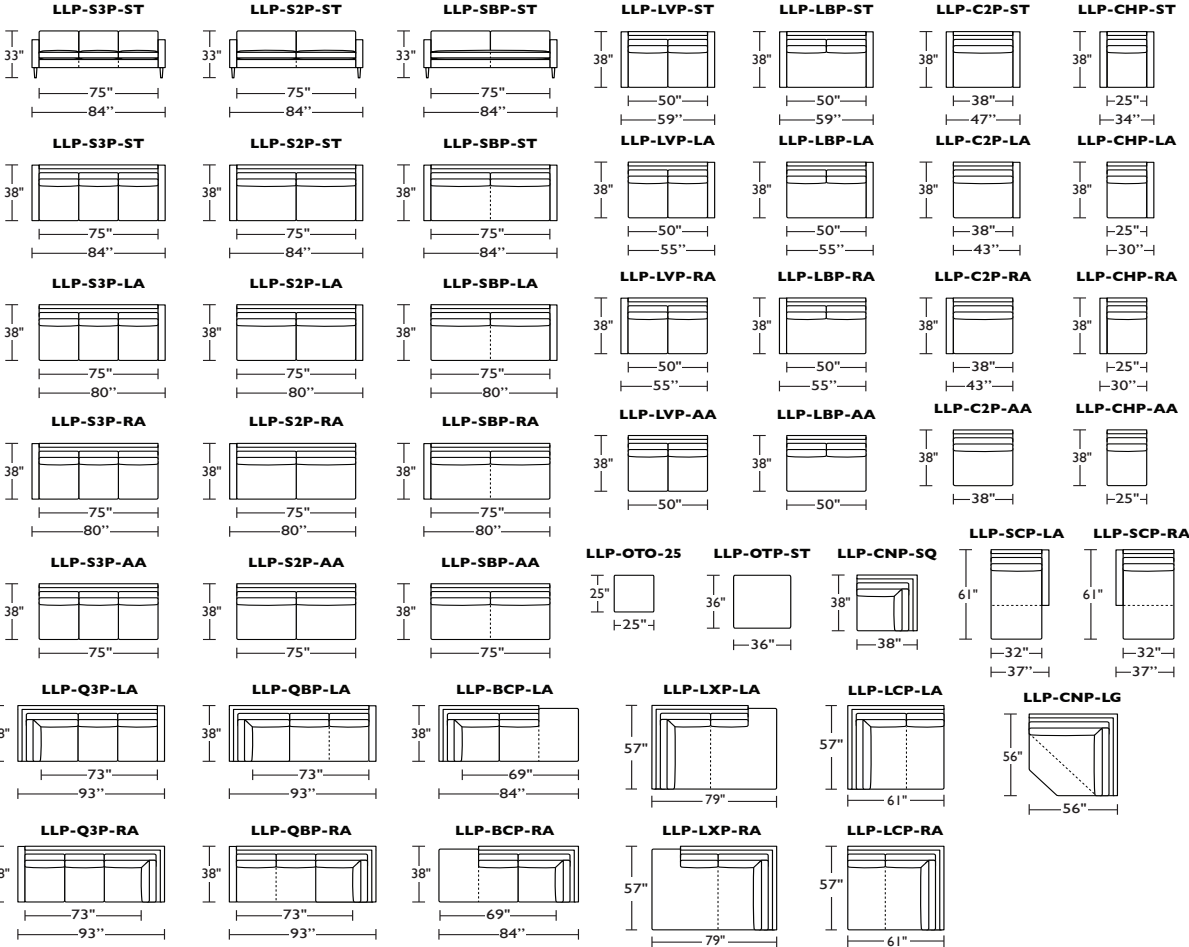

38" Overall Depth

Note: Dotted line indicates seam on leather, Ultrasuede® and up the roll fabrics. Seams are eliminated with railroaded fabrics.

Scale: 1/8 inch = 1 foot
All dimensions are approximate and subject to change. V.05.12.17