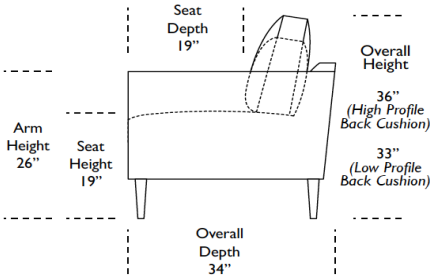

MARLEY PETITE TRACK ARM - MICRO

PERSONALIZE WITH AMERICAN LEATHER®
PETITE TRACK ARM - MICRO

34" Overall Depth

Standard Features:

- Advanced unidirectional suspension system
- Loose back and seat cushions
- Single-needle top-stitch
- Lifetime warranty on frame and suspension
- Quick-ship delivery

Options:

- Premium high-density, high-resiliency foam seat cushions encased in down
- Premium high-density, high-resiliency foam seat cushions
- Metal legs available in Antique Brass, Burnished Bronze or Polished Nickel finish
- Solid wood legs available in Natural Walnut or Gray Ash
- Contrasting seat and back cushions (two-tone) available
- Low profile back cushions available (overall height 33")
- High profile back cushions available (overall height 36")

Please use actual leather, fabric, Crypton®, Sunbrella® and Ultrasuede® swatches when specifying furniture as the colors shown may vary due to the printing process.

Note: Dotted line indicates seam on leather, Ultrasuede® and up the roll fabrics. Seams are eliminated with railroaded fabrics.

Scale: 1/8 inch = 1 foot
All dimensions are approximate and subject to change. V.11.07.19