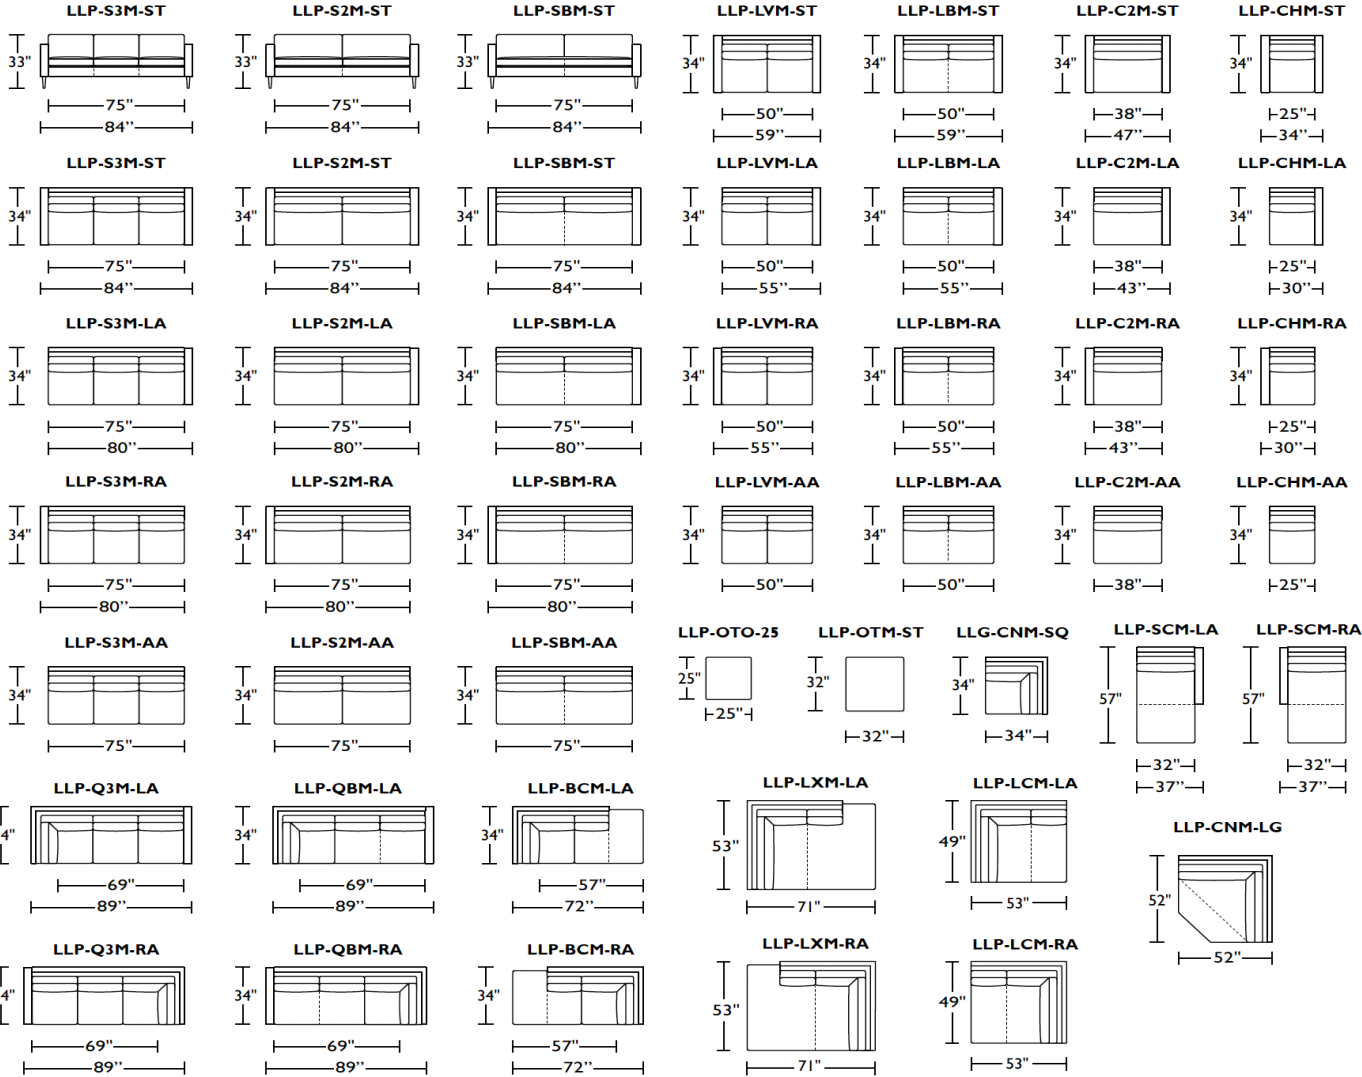

MARLEY PETITE TRACK ARM - MICRO

PERSONALIZE WITH AMERICAN LEATHER®
PETITE TRACK ARM - MICRO

34" Overall Depth

Standard Features:

- Advanced unidirectional suspension system
- Loose back and seat cushions
- Single-needle top-stitch
- Lifetime warranty on frame and suspension
- Quick-ship delivery

Options:

- Premium high-density, high-resiliency foam seat cushions encased in down
- Premium high-density, high-resiliency foam seat cushions
- Metal legs available in Antique Brass, Burnished Bronze or Polished Nickel finish
- Solid wood legs available in Natural Walnut or Gray Ash
- Contrasting seat and back cushions (two-tone) available
- Low profile back cushions available (overall height 33")
- High profile back cushions available (overall height 36")

Please use actual leather, fabric, Crypton®, Sunbrella® and Ultrasuede® swatches when specifying furniture as the colors shown may vary due to the printing process.

Note: Dotted line indicates seam on leather, Ultrasuede® and up the roll fabrics. Seams are eliminated with railroaded fabrics.

Scale: 1/8 inch = 1 foot
All dimensions are approximate and subject to change. V.11.07.19