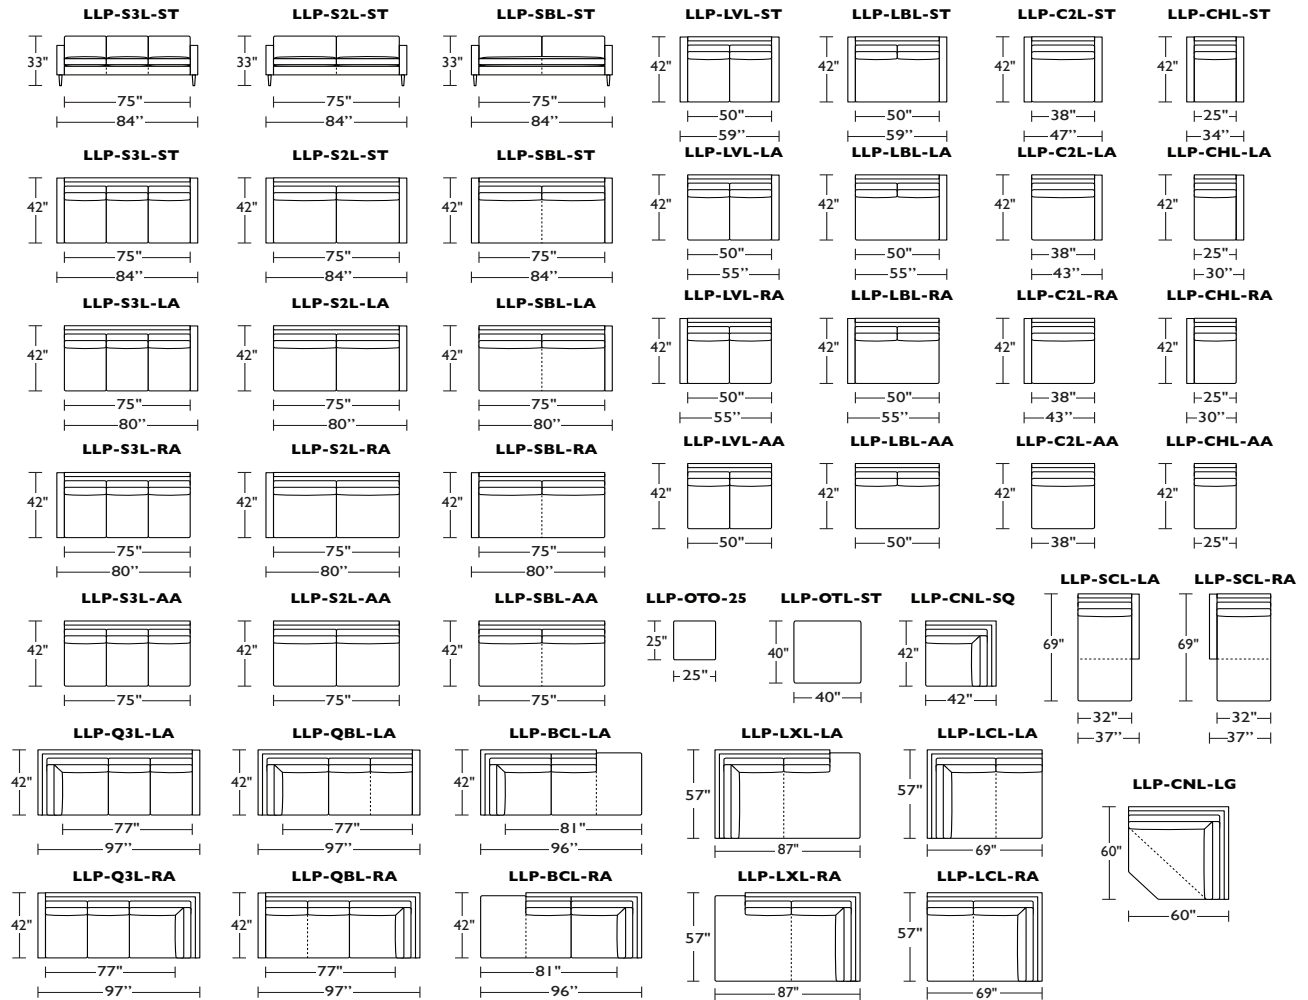

42" Overall Depth

Scale: 1/8 inch = 1 foot
All dimensions are approximate and subject to change.

V05.12.17