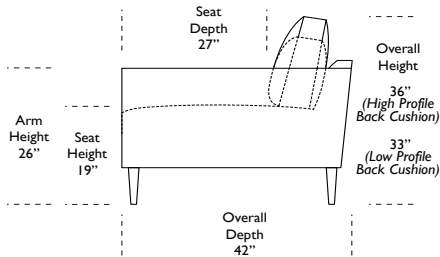

MARLEY PETITE TRACK ARM - GRAND

PERSONALIZE WITH AMERICAN LEATHER®
PETITE TRACK ARM - GRAND

Standard Features:

- Advanced unidirectional suspension system
- Loose back and seat cushions
- Single-needle top-stitch
- Lifetime warranty on frame and suspension
- Quick-ship delivery

Options:

- Premium high-density, high-resiliency foam seat cushions encased in down
- Premium high-density, high-resiliency foam seat cushions
- Metal legs available in Antique Brass, Burnished Bronze or Polished Nickel finish
- Solid wood legs available in Natural Walnut or Gray Ash
- Contrasting seat and back cushions (two-tone) available
- Low profile back cushions available (overall height 33")
- High profile back cushions available (overall height 36")

Please use actual leather, fabric, Crypton®, Sunbrella® and Ultrasuede® swatches when specifying furniture as the colors shown may vary due to the printing process.