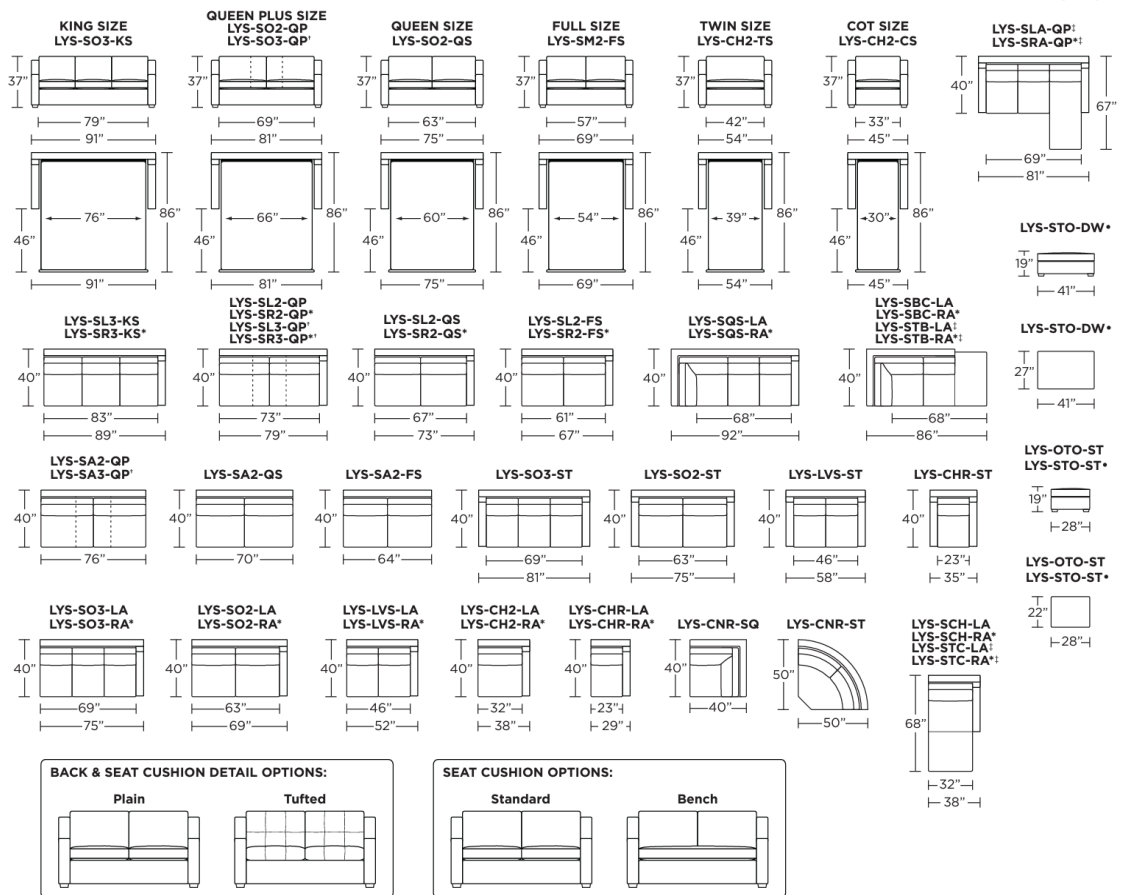

Leg height is 2"

Note: Seat depth includes cushion overhang which may be up to 1"

* Picture shows left arm seated. Please specify left or right arm seated when ordering.
† All orders are in seated position.
‡ Dotted lines for Queen Plus sizes indicates the number of seats.
All dimensions are approximate and subject to change.
† Chaise lifts up to reveal hidden storage space. • Storage

V10.31.23
Scale:
1/8 inch = 1 foot