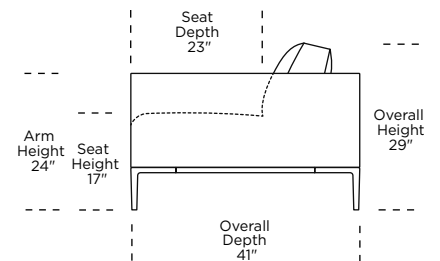

COLLECTION PIECES

Decorative Stitches Available:

LONDON SECTIONAL PRICING

PRODUCT #: 112-LDO-SO3-LA 112-LDO-SO3-RA		112-LDO-SO3-AA		112-LDO-SO2-LA 112-LDO-SO2-RA		112-LDO-SO2-AA		112-LDO-LVS-LA 112-LDO-LVS-RA	
ITEM: THREE SEAT SOFA-L/A SITTING THREE SEAT SOFA-R/A SITTING		THREE SEAT SOFA ARMLESS		TWO SEAT SOFA-L/A SITTING TWO SEAT SOFA-R/A SITTING		TWO SEAT SOFA ARMLESS		LOVESEAT L/A SITTING LOVESEAT R/A SITTING	
GR I (1)	\$7,260	GR I (1)	\$7,155	GR I (1)	\$6,930	GR I (1)	\$6,825	GR I (1)	\$6,600
GR II (2) COM	\$8,055	GR II (2) COM	\$7,935	GR II (2) COM	\$7,725	GR II (2) COM	\$7,620	GR II (2) COM	\$7,410
GR III (3)	\$8,835	GR III (3)	\$8,715	GR III (3)	\$8,520	GR III (3)	\$8,385	GR III (3)	\$8,190
GR V (5)	\$9,555	GR V (5)	\$9,465	GR V (5)	\$9,255	GR V (5)	\$9,120	GR V (5)	\$8,910
COM YARDS	15	COM YARDS	14	COM YARDS	14	COM YARDS	13	COM YARDS	12
PRODUCT #: 112-LDO-SO3-LA 112-LDO-SO3-RA		112-LDO-SO3-AA		112-LDO-SO2-LA 112-LDO-SO2-RA		112-LDO-SO2-AA		112-LDO-LVS-LA 112-LDO-LVS-RA	
ITEM: LEATHER THREE SEAT SOFA-L/A SITTING THREE SEAT SOFA-R/A SITTING		LEATHER THREE SEAT SOFA ARMLESS		LEATHER TWO SEAT SOFA-L/A SITTING TWO SEAT SOFA-R/A SITTING		LEATHER TWO SEAT SOFA ARMLESS		LEATHER LOVESEAT L/A SITTING LOVESEAT R/A SITTING	
GR D/F	\$10,605	GR D/F	\$10,410	GR D/F	\$10,200	GR D/F	\$10,005	GR D/F	\$9,765
GR G / COL	\$11,265	GR G / COL	\$11,055	GR G / COL	\$10,845	GR G / COL	\$10,605	GR G / COL	\$10,410
GR H	\$11,715	GR H	\$11,505	GR H	\$11,265	GR H	\$11,055	GR H	\$10,845
GR J	\$12,495	GR J	\$12,300	GR J	\$12,060	GR J	\$11,850	GR J	\$11,610
COL SQ. FT	187	COL SQ. FT	168	COL SQ. FT	161	COL SQ. FT	141	COL SQ. FT	149