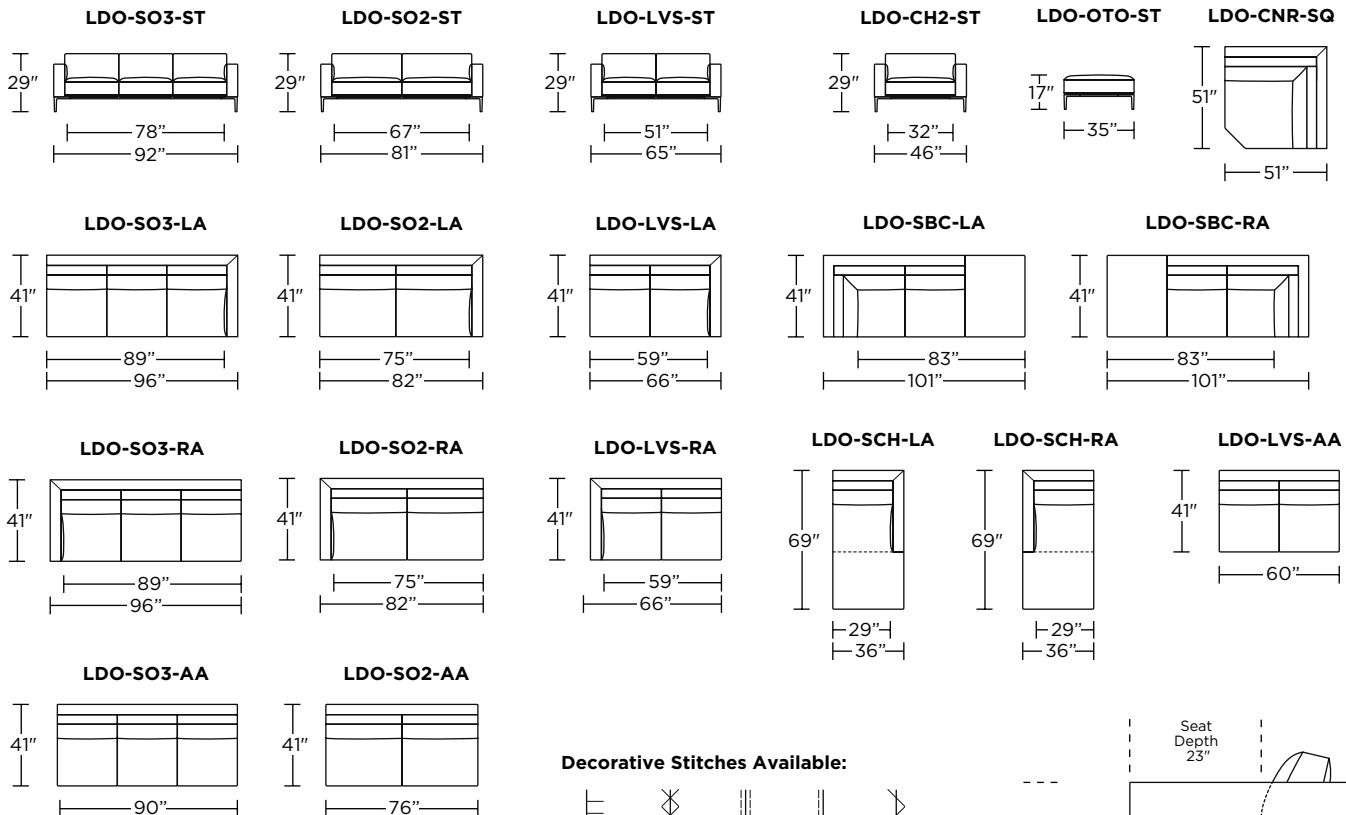

COLLECTION PIECES