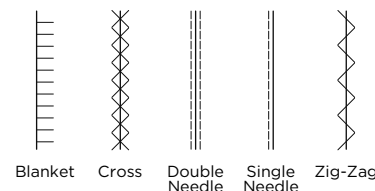

Decorative Stitches Available: