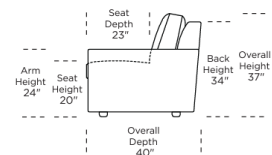

Leg height is 2" (Hidden Leg)

Note: Seat depth includes cushion overhang which may be up to 1"