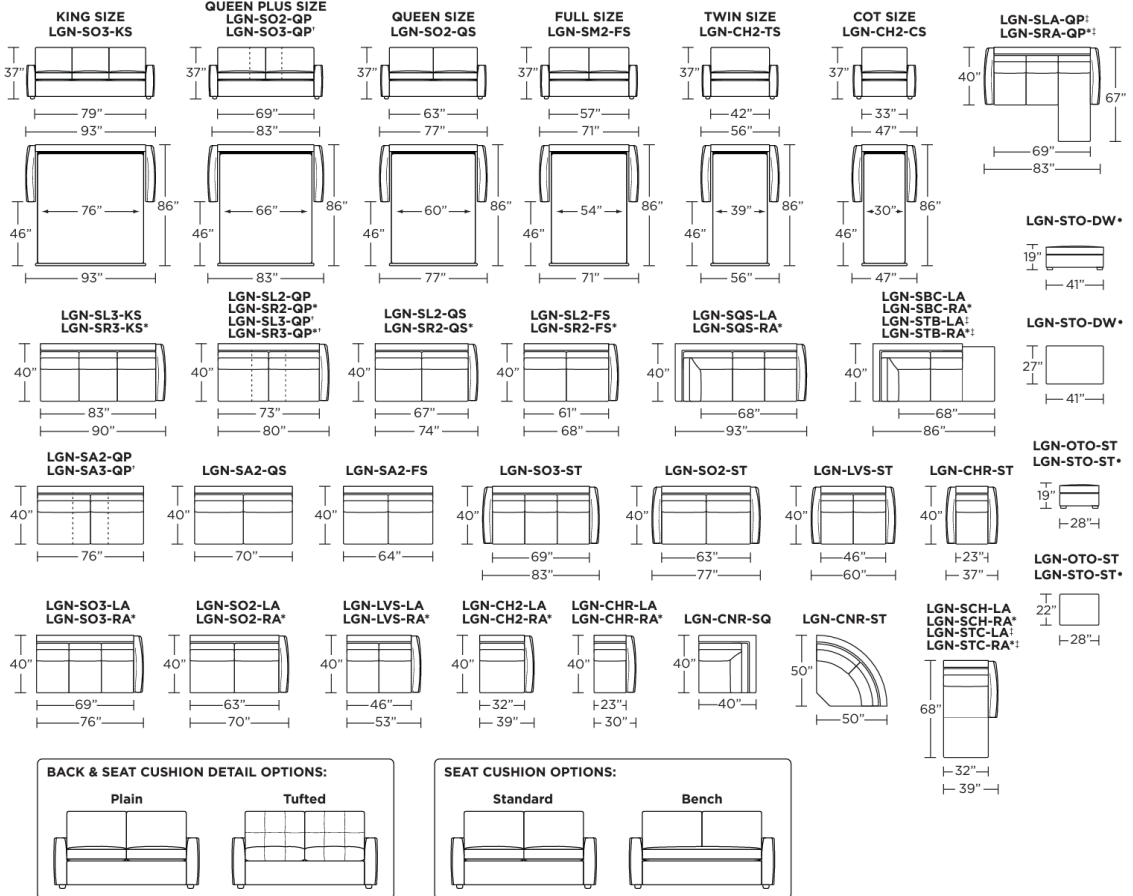

Leg height is 2" (Hidden Leg)

Note: Seat depth includes cushion overhang which may be up to 1"

- Picture shows left arm seated. Please specify left or right arm seated when ordering.
- All orders are in seated position.
- † Dotted lines for Queen Plus sizes indicates the number of seats.
- All dimensions are approximate and subject to change.
- ‡ Chaise lifts up to reveal hidden storage space. • Storage

V071123
Scale:
1/8 inch = 1 foot