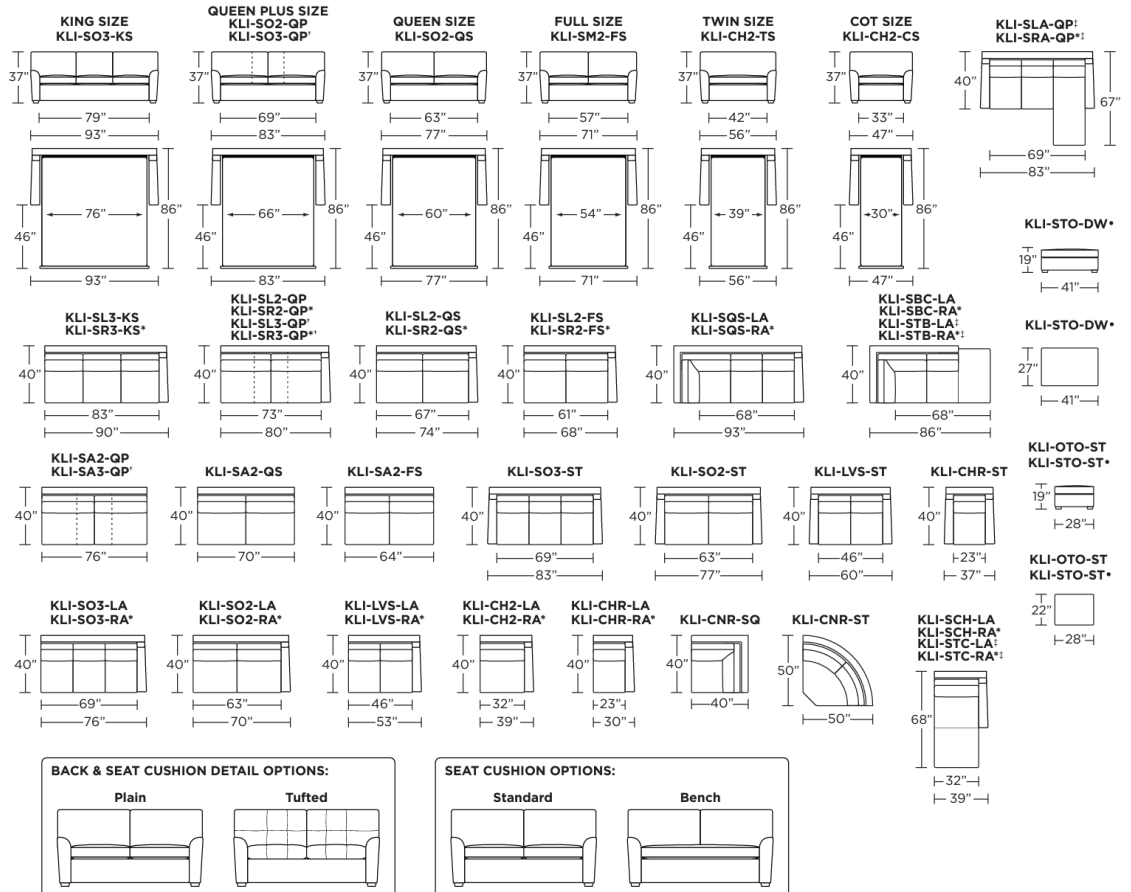

Leg height is 2"

Note: Seat depth includes cushion overhang which may be up to 1"

- Picture shows left arm seated. Please specify left or right arm seated when ordering.
- † All orders are in seated position.
- ‡ Dotted lines for Queen Plus sizes indicates the number of seats.
- § All dimensions are approximate and subject to change.
- ¶ Chaise lifts up to reveal hidden storage space. • Storage

Tiffany 24/7™ Convertible mechanism, U.S. Patents #6904628, #8893323, #9468303, #9668585. Additional patents pending.

V10.31.23
Scale:
1/8 inch = 1 foot