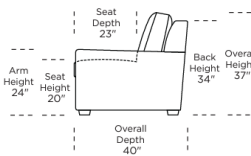

Leg height is 2"

Note: Seat depth includes cushion overhang which may be up to 1"