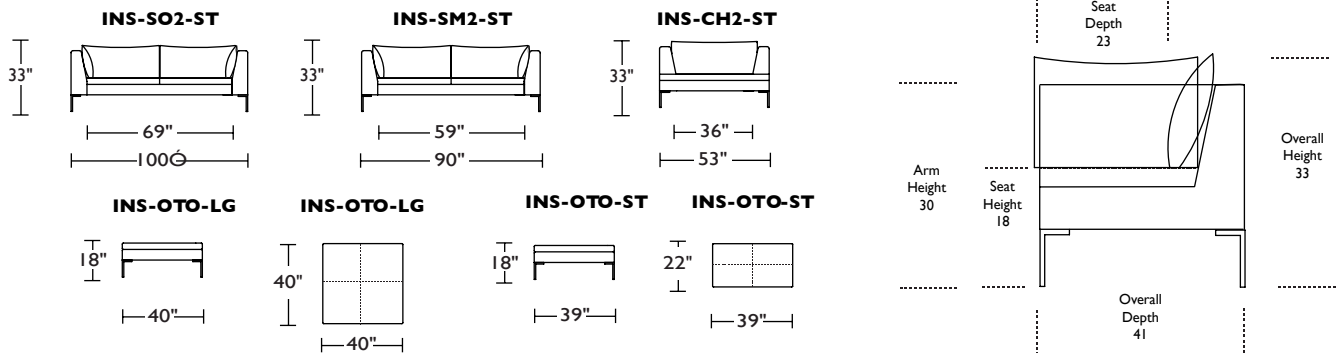

INSPIRATION SOFA

- Advanced unidirectional suspension system
- Premium high density, high resiliency foam seat cushions
- Loose back & tight seat cushions
- Brushed stainless steel legs
- Contrasting available: Priced at body cover

COLLECTION PIECES

PRODUCT #: 112-INS-SO2-ST		112-INS -SM2-ST		112-INS-CH2-ST		112-INS-OTO-ST		112-INS-OTO-LG	
ITEM: INSPIRATION 100" SOFA		INSPIRATION 90" SOFA		INSPIRATION CHAIR AND HALF		INSPIRATION OTTOMAN		INSPIRATION LARGE OTTOMAN	
GR I (1)	\$5,085	GR I (1)	\$4,920	GR I (1)	\$4,410	GR I (1)	\$1,665	GR I (1)	\$1,830
GR II (2) / COM	\$5,865	GR II (2) / COM	\$5,655	GR II (2) / COM	\$4,905	GR II (2) / COM	\$1,740	GR II (2) / COM	\$1,875
GR III (3)	\$6,570	GR III (3)	\$6,405	GR III (3)	\$5,430	GR III (3)	\$1,815	GR III (3)	\$1,935
GR V (5)	\$7,845	GR V (5)	\$7,740	GR V (5)	\$6,495	GR V (5)	\$1,935	GR V (5)	\$2,100
COM YARDS	18	COM YARDS	17	COM YARDS	10	COM YARDS	4	COM YARDS	4
PRODUCT #: 112-INS-SO2-ST		112-INS -SM2-ST		112-INS-CH2-ST		112-INS-OTO-ST		112-INS-OTO-LG	
ITEM: INSPIRATION LEATHER 100" SOFA		INSPIRATION LEATHER 90" SOFA		INSPIRATION LEATHER CHAIR AND HALF		INSPIRATION LEATHER OTTOMAN		INSPIRATION LEATHER LARGE OTTOMAN	
GR D/F	\$7,620	GR D/F	\$7,575	GR D/F	\$6,285	GR D/F	\$2,430	GR D/F	\$2,775
GR G / COL	\$8,085	GR G / COL	\$8,025	GR G / COL	\$6,525	GR G / COL	\$2,670	GR G / COL	\$3,015
GR H	\$8,565	GR H	\$8,475	GR H	\$6,750	GR H	\$2,910	GR H	\$3,195
GR J	\$9,375	GR J	\$9,255	GR J	\$7,140	GR J	\$3,105	GR J	\$3,405
COL SQ. FT	192	COL SQ. FT	180	COL SQ. FT	116	COL SQ. FT	30	COL SQ. FT	57