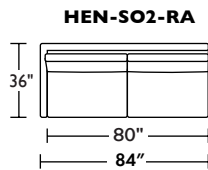

COLLECTION PIECES

HENLEY SECTIONAL PRICING

PRODUCT #: 112-HEN-SO2-LA 112-HEN-SO2-RA		112-HEN-LVS-LA 112-HEN-LVS-RA		112-HEN-CNR-SQ		112-HEN-SCH-LA 112-HEN-SCH-RA		112-HEN-SQS-LA 112-HEN-SQS-RA	
ITEM: 2 SEAT SOFA - LEFT ARM SITTING 2 SEAT SOFA - RIGHT ARM SITTING		LOVESEAT - LEFT ARM SITTING LOVESEAT - RIGHT ARM SITTING*		90 DEGREE SQUARE CORNER UNIT		SMALL CHAISE - LEFT ARM SITTING* SMALL CHAISE - RIGHT ARM SITTING		SQUARE CORNER RETURN SOFA - LEFT ARM SITTING SQUARE CORNER RETURN SOFA - RIGHT ARM SITTING	
GR I (1)	\$4,845	GR I (1)	\$4,680	GR I (1)	\$4,305	GR I (1)	\$4,650	GR I (1)	\$5,820
GR II (2) COM	\$5,595	GR II (2) COM	\$5,445	GR II (2) COM	\$4,830	GR II (2) COM	\$5,175	GR II (2) COM	\$6,570
GR III (3)	\$6,315	GR III (3)	\$6,195	GR III (3)	\$5,385	GR III (3)	\$5,790	GR III (3)	\$7,320
GR V (5)	\$7,215	GR V (5)	\$7,080	GR V (5)	\$6,045	GR V (5)	\$6,405	GR V (5)	\$8,220
COM YARDS	13	COM YARDS	10	COM YARDS	11	COM YARDS	9	COM YARDS	17
PRODUCT #: 112-HEN-SO2-LA 112-HEN-SO2-RA		112-HEN-LVS-LA 112-HEN-LVS-RA		112-HEN-CNR-SQ		112-HEN-SCH-LA 112-HEN-SCH-RA		112-HEN-SQS-LA 112-HEN-SQS-RA	
ITEM: LEATHER 2 SEAT SOFA - LEFT ARM SITTING LEATHER 2 SEAT SOFA - RIGHT ARM SITTING		LEATHER LOVESEAT-LEFT ARM SITTING LEATHER LOVESEAT-RIGHT ARM SITTING*		LEATHER 90 DEGREE SQUARE CORNER UNIT		LEATHER SMALL CHAISE - LEFT ARM SITTING* LEATHER SMALL CHAISE - RIGHT ARM SITTING		LEATHER SQUARE CORNER RETURN SOFA - LEFT ARM SITTING LEATHER SQUARE CORNER RETURN SOFA-RIGHT ARM SITTING	
GR D/F	\$6,450	GR D/F	\$6,450	GR D/F	\$5,268	GR D/F	\$5,475	GR D/F	\$7,314
GR G / COL	\$6,945	GR G / COL	\$6,945	GR G / COL	\$5,643	GR G / COL	\$5,868	GR G / COL	\$7,878
GR H	\$7,290	GR H	\$7,290	GR H	\$5,910	GR H	\$6,144	GR H	\$8,268
GR J	\$7,935	GR J	\$7,935	GR J	\$6,255	GR J	\$6,489	GR J	\$8,913
COL SQ. FT	133	COL SQ. FT	108	COL SQ. FT	78	COL SQ. FT	91	COL SQ. FT	175