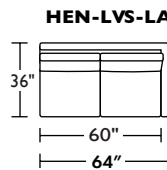

COLLECTION PIECES

HENLEY SECTIONAL PRICING

PRODUCT #: 112-HEN-SO2-LA 112-HEN-SO2-RA		112-HEN-LVS-LA 112-HEN-LVS-RA		112-HEN-CNR-SQ		112-HEN-SCH-LA 112-HEN-SCH-RA		112-HEN-SQS-LA 112-HEN-SQS-RA	
ITEM: 2 SEAT SOFA - LEFT ARM SITTING 2 SEAT SOFA - RIGHT ARM SITTING		LOVESEAT - LEFT ARM SITTING LOVESEAT - RIGHT ARM SITTING*		90 DEGREE SQUARE CORNER UNIT		SMALL CHAISE - LEFT ARM SITTING* SMALL CHAISE - RIGHT ARM SITTING		SQUARE CORNER RETURN SOFA - LEFT ARM SITTING SQUARE CORNER RETURN SOFA - RIGHT ARM SITTING	
GR I (1)	\$4,845	GR I (1)	\$4,680	GR I (1)	\$4,305	GR I (1)	\$4,650	GR I (1)	\$5,820
GR II (2) COM	\$5,595	GR II (2) COM	\$5,445	GR II (2) COM	\$4,830	GR II (2) COM	\$5,175	GR II (2) COM	\$6,570
GR III (3)	\$6,315	GR III (3)	\$6,195	GR III (3)	\$5,385	GR III (3)	\$5,790	GR III (3)	\$7,320
GR V (5)	\$7,215	GR V (5)	\$7,080	GR V (5)	\$6,045	GR V (5)	\$6,405	GR V (5)	\$8,220
COM YARDS	13	COM YARDS	10	COM YARDS	11	COM YARDS	9	COM YARDS	17
PRODUCT #: 112-HEN-SO2-LA 112-HEN-SO2-RA		112-HEN-LVS-LA 112-HEN-LVS-RA		112-HEN-CNR-SQ		112-HEN-SCH-LA 112-HEN-SCH-RA		112-HEN-SQS-LA 112-HEN-SQS-RA	
ITEM: LEATHER 2 SEAT SOFA - LEFT ARM SITTING LEATHER 2 SEAT SOFA - RIGHT ARM SITTING		LEATHER LOVESEAT-LEFT ARM SITTING LEATHER LOVESEAT-RIGHT ARM SITTING*		LEATHER 90 DEGREE SQUARE CORNER UNIT		LEATHER SMALL CHAISE - LEFT ARM SITTING* LEATHER SMALL CHAISE - RIGHT ARM SITTING		LEATHER SQUARE CORNER RETURN SOFA - LEFT ARM SITTING LEATHER SQUARE CORNER RETURN SOFA-RIGHT ARM SITTING	
GR D/F	\$6,450	GR D/F	\$6,450	GR D/F	\$5,268	GR D/F	\$5,475	GR D/F	\$7,314
GR G / COL	\$6,945	GR G / COL	\$6,945	GR G / COL	\$5,643	GR G / COL	\$5,868	GR G / COL	\$7,878
GR H	\$7,290	GR H	\$7,290	GR H	\$5,910	GR H	\$6,144	GR H	\$8,268
GR J	\$7,935	GR J	\$7,935	GR J	\$6,255	GR J	\$6,489	GR J	\$8,913
COL SQ. FT	133	COL SQ. FT	108	COL SQ. FT	78	COL SQ. FT	91	COL SQ. FT	175