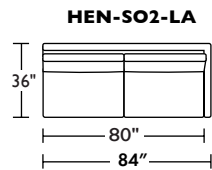

COLLECTION PIECES

HENLEY SECTIONAL PRICING

PRODUCT #: 112-HEN-SO2-LA 112-HEN-SO2-RA		112-HEN-LVS-LA 112-HEN-LVS-RA		112-HEN-CNR-SQ		112-HEN-SCH-LA 112-HEN-SCH-RA		112-HEN-SQS-LA 112-HEN-SQS-RA	
ITEM: 2 SEAT SOFA - LEFT ARM SITTING 2 SEAT SOFA - RIGHT ARM SITTING		LOVESEAT - LEFT ARM SITTING LOVESEAT - RIGHT ARM SITTING*		90 DEGREE SQUARE CORNER UNIT		SMALL CHAISE - LEFT ARM SITTING* SMALL CHAISE - RIGHT ARM SITTING		SQUARE CORNER RETURN SOFA - LEFT ARM SITTING SQUARE CORNER RETURN SOFA - RIGHT ARM SITTING	
GR I (1)	\$4,845	GR I (1)	\$4,680	GR I (1)	\$4,305	GR I (1)	\$4,650	GR I (1)	\$5,820
GR II (2) COM	\$5,595	GR II (2) COM	\$5,445	GR II (2) COM	\$4,830	GR II (2) COM	\$5,175	GR II (2) COM	\$6,570
GR III (3)	\$6,315	GR III (3)	\$6,195	GR III (3)	\$5,385	GR III (3)	\$5,790	GR III (3)	\$7,320
GR V (5)	\$7,215	GR V (5)	\$7,080	GR V (5)	\$6,045	GR V (5)	\$6,405	GR V (5)	\$8,220
COM YARDS	13	COM YARDS	10	COM YARDS	11	COM YARDS	9	COM YARDS	17
PRODUCT #: 112-HEN-SO2-LA 112-HEN-SO2-RA		112-HEN-LVS-LA 112-HEN-LVS-RA		112-HEN-CNR-SQ		112-HEN-SCH-LA 112-HEN-SCH-RA		112-HEN-SQS-LA 112-HEN-SQS-RA	
ITEM: LEATHER 2 SEAT SOFA - LEFT ARM SITTING LEATHER 2 SEAT SOFA - RIGHT ARM SITTING		LEATHER LOVESEAT-LEFT ARM SITTING LEATHER LOVESEAT-RIGHT ARM SITTING*		LEATHER 90 DEGREE SQUARE CORNER UNIT		LEATHER SMALL CHAISE - LEFT ARM SITTING* LEATHER SMALL CHAISE - RIGHT ARM SITTING		LEATHER SQUARE CORNER RETURN SOFA - LEFT ARM SITTING LEATHER SQUARE CORNER RETURN SOFA-RIGHT ARM SITTING	
GR D/F	\$6,450	GR D/F	\$6,450	GR D/F	\$5,268	GR D/F	\$5,475	GR D/F	\$7,314
GR G / COL	\$6,945	GR G / COL	\$6,945	GR G / COL	\$5,643	GR G / COL	\$5,868	GR G / COL	\$7,878
GR H	\$7,290	GR H	\$7,290	GR H	\$5,910	GR H	\$6,144	GR H	\$8,268
GR J	\$7,935	GR J	\$7,935	GR J	\$6,255	GR J	\$6,489	GR J	\$8,913
COL SQ. FT	133	COL SQ. FT	108	COL SQ. FT	78	COL SQ. FT	91	COL SQ. FT	175