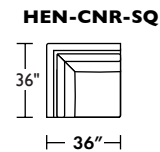

COLLECTION PIECES

HENLEY SECTIONAL PRICING

PRODUCT #: 112-HEN-SO2-LA 112-HEN-SO2-RA		112-HEN-LVS-LA 112-HEN-LVS-RA		112-HEN-CNR-SQ		112-HEN-SCH-LA 112-HEN-SCH-RA		112-HEN-SQS-LA 112-HEN-SQS-RA	
ITEM: 2 SEAT SOFA - LEFT ARM SITTING 2 SEAT SOFA - RIGHT ARM SITTING		LOVESEAT - LEFT ARM SITTING LOVESEAT - RIGHT ARM SITTING*		90 DEGREE SQUARE CORNER UNIT		SMALL CHAISE - LEFT ARM SITTING* SMALL CHAISE - RIGHT ARM SITTING		SQUARE CORNER RETURN SOFA - LEFT ARM SITTING SQUARE CORNER RETURN SOFA - RIGHT ARM SITTING	
GR I (1)	\$4,845	GR I (1)	\$4,680	GR I (1)	\$4,305	GR I (1)	\$4,650	GR I (1)	\$5,820
GR II (2) COM	\$5,595	GR II (2) COM	\$5,445	GR II (2) COM	\$4,830	GR II (2) COM	\$5,175	GR II (2) COM	\$6,570
GR III (3)	\$6,315	GR III (3)	\$6,195	GR III (3)	\$5,385	GR III (3)	\$5,790	GR III (3)	\$7,320
GR V (5)	\$7,215	GR V (5)	\$7,080	GR V (5)	\$6,045	GR V (5)	\$6,405	GR V (5)	\$8,220
COM YARDS	13	COM YARDS	10	COM YARDS	11	COM YARDS	9	COM YARDS	17
PRODUCT #: 112-HEN-SO2-LA 112-HEN-SO2-RA		112-HEN-LVS-LA 112-HEN-LVS-RA		112-HEN-CNR-SQ		112-HEN-SCH-LA 112-HEN-SCH-RA		112-HEN-SQS-LA 112-HEN-SQS-RA	
ITEM: LEATHER 2 SEAT SOFA - LEFT ARM SITTING LEATHER 2 SEAT SOFA - RIGHT ARM SITTING		LEATHER LOVESEAT-LEFT ARM SITTING LEATHER LOVESEAT-RIGHT ARM SITTING*		LEATHER 90 DEGREE SQUARE CORNER UNIT		LEATHER SMALL CHAISE - LEFT ARM SITTING* LEATHER SMALL CHAISE - RIGHT ARM SITTING		LEATHER SQUARE CORNER RETURN SOFA - LEFT ARM SITTING LEATHER SQUARE CORNER RETURN SOFA-RIGHT ARM SITTING	
GR D/F	\$6,450	GR D/F	\$6,450	GR D/F	\$5,268	GR D/F	\$5,475	GR D/F	\$7,314
GR G / COL	\$6,945	GR G / COL	\$6,945	GR G / COL	\$5,643	GR G / COL	\$5,868	GR G / COL	\$7,878
GR H	\$7,290	GR H	\$7,290	GR H	\$5,910	GR H	\$6,144	GR H	\$8,268
GR J	\$7,935	GR J	\$7,935	GR J	\$6,255	GR J	\$6,489	GR J	\$8,913
COL SQ. FT	133	COL SQ. FT	108	COL SQ. FT	78	COL SQ. FT	91	COL SQ. FT	175