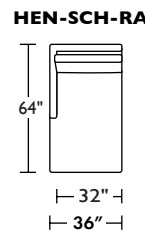

COLLECTION PIECES

HENLEY SECTIONAL PRICING

PRODUCT #: 112-HEN-SO2-LA 112-HEN-SO2-RA		112-HEN-LVS-LA 112-HEN-LVS-RA		112-HEN-CNR-SQ		112-HEN-SCH-LA 112-HEN-SCH-RA		112-HEN-SQS-LA 112-HEN-SQS-RA	
ITEM: 2 SEAT SOFA - LEFT ARM SITTING 2 SEAT SOFA - RIGHT ARM SITTING		LOVESEAT - LEFT ARM SITTING LOVESEAT - RIGHT ARM SITTING*		90 DEGREE SQUARE CORNER UNIT		SMALL CHAISE - LEFT ARM SITTING* SMALL CHAISE - RIGHT ARM SITTING		SQUARE CORNER RETURN SOFA - LEFT ARM SITTING SQUARE CORNER RETURN SOFA - RIGHT ARM SITTING	
GR I (1)	\$4,845	GR I (1)	\$4,680	GR I (1)	\$4,305	GR I (1)	\$4,650	GR I (1)	\$5,820
GR II (2) COM	\$5,595	GR II (2) COM	\$5,445	GR II (2) COM	\$4,830	GR II (2) COM	\$5,175	GR II (2) COM	\$6,570
GR III (3)	\$6,315	GR III (3)	\$6,195	GR III (3)	\$5,385	GR III (3)	\$5,790	GR III (3)	\$7,320
GR V (5)	\$7,215	GR V (5)	\$7,080	GR V (5)	\$6,045	GR V (5)	\$6,405	GR V (5)	\$8,220
COM YARDS	13	COM YARDS	10	COM YARDS	11	COM YARDS	9	COM YARDS	17
PRODUCT #: 112-HEN-SO2-LA 112-HEN-SO2-RA		112-HEN-LVS-LA 112-HEN-LVS-RA		112-HEN-CNR-SQ		112-HEN-SCH-LA 112-HEN-SCH-RA		112-HEN-SQS-LA 112-HEN-SQS-RA	
ITEM: LEATHER 2 SEAT SOFA - LEFT ARM SITTING LEATHER 2 SEAT SOFA - RIGHT ARM SITTING		LEATHER LOVESEAT-LEFT ARM SITTING LEATHER LOVESEAT-RIGHT ARM SITTING*		LEATHER 90 DEGREE SQUARE CORNER UNIT		LEATHER SMALL CHAISE - LEFT ARM SITTING* LEATHER SMALL CHAISE - RIGHT ARM SITTING		LEATHER SQUARE CORNER RETURN SOFA - LEFT ARM SITTING LEATHER SQUARE CORNER RETURN SOFA-RIGHT ARM SITTING	
GR D/F	\$6,450	GR D/F	\$6,450	GR D/F	\$5,268	GR D/F	\$5,475	GR D/F	\$7,314
GR G / COL	\$6,945	GR G / COL	\$6,945	GR G / COL	\$5,643	GR G / COL	\$5,868	GR G / COL	\$7,878
GR H	\$7,290	GR H	\$7,290	GR H	\$5,910	GR H	\$6,144	GR H	\$8,268
GR J	\$7,935	GR J	\$7,935	GR J	\$6,255	GR J	\$6,489	GR J	\$8,913
COL SQ. FT	133	COL SQ. FT	108	COL SQ. FT	78	COL SQ. FT	91	COL SQ. FT	175