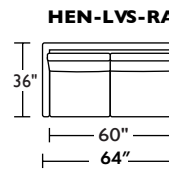

COLLECTION PIECES

HENLEY SECTIONAL PRICING

PRODUCT #: 112-HEN-SO2-LA 112-HEN-SO2-RA		112-HEN-LVS-LA 112-HEN-LVS-RA		112-HEN-CNR-SQ		112-HEN-SCH-LA 112-HEN-SCH-RA		112-HEN-SQS-LA 112-HEN-SQS-RA	
ITEM: 2 SEAT SOFA - LEFT ARM SITTING 2 SEAT SOFA - RIGHT ARM SITTING		LOVESEAT - LEFT ARM SITTING LOVESEAT - RIGHT ARM SITTING*		90 DEGREE SQUARE CORNER UNIT		SMALL CHAISE - LEFT ARM SITTING* SMALL CHAISE - RIGHT ARM SITTING		SQUARE CORNER RETURN SOFA - LEFT ARM SITTING SQUARE CORNER RETURN SOFA - RIGHT ARM SITTING	
GR I (1)	\$4,845	GR I (1)	\$4,680	GR I (1)	\$4,305	GR I (1)	\$4,650	GR I (1)	\$5,820
GR II (2) COM	\$5,595	GR II (2) COM	\$5,445	GR II (2) COM	\$4,830	GR II (2) COM	\$5,175	GR II (2) COM	\$6,570
GR III (3)	\$6,315	GR III (3)	\$6,195	GR III (3)	\$5,385	GR III (3)	\$5,790	GR III (3)	\$7,320
GR V (5)	\$7,215	GR V (5)	\$7,080	GR V (5)	\$6,045	GR V (5)	\$6,405	GR V (5)	\$8,220
COM YARDS	13	COM YARDS	10	COM YARDS	11	COM YARDS	9	COM YARDS	17
PRODUCT #: 112-HEN-SO2-LA 112-HEN-SO2-RA		112-HEN-LVS-LA 112-HEN-LVS-RA		112-HEN-CNR-SQ		112-HEN-SCH-LA 112-HEN-SCH-RA		112-HEN-SQS-LA 112-HEN-SQS-RA	
ITEM: LEATHER 2 SEAT SOFA - LEFT ARM SITTING LEATHER 2 SEAT SOFA - RIGHT ARM SITTING		LEATHER LOVESEAT-LEFT ARM SITTING LEATHER LOVESEAT-RIGHT ARM SITTING*		LEATHER 90 DEGREE SQUARE CORNER UNIT		LEATHER SMALL CHAISE - LEFT ARM SITTING* LEATHER SMALL CHAISE - RIGHT ARM SITTING		LEATHER SQUARE CORNER RETURN SOFA - LEFT ARM SITTING LEATHER SQUARE CORNER RETURN SOFA-RIGHT ARM SITTING	
GR D/F	\$6,450	GR D/F	\$6,450	GR D/F	\$5,268	GR D/F	\$5,475	GR D/F	\$7,314
GR G / COL	\$6,945	GR G / COL	\$6,945	GR G / COL	\$5,643	GR G / COL	\$5,868	GR G / COL	\$7,878
GR H	\$7,290	GR H	\$7,290	GR H	\$5,910	GR H	\$6,144	GR H	\$8,268
GR J	\$7,935	GR J	\$7,935	GR J	\$6,255	GR J	\$6,489	GR J	\$8,913
COL SQ. FT	133	COL SQ. FT	108	COL SQ. FT	78	COL SQ. FT	91	COL SQ. FT	175