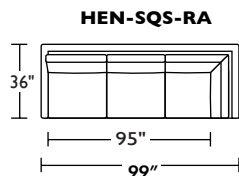

COLLECTION PIECES

HENLEY SECTIONAL PRICING

PRODUCT #: 112-HEN-SO2-LA 112-HEN-SO2-RA		112-HEN-LVS-LA 112-HEN-LVS-RA		112-HEN-CNR-SQ		112-HEN-SCH-LA 112-HEN-SCH-RA		112-HEN-SQS-LA 112-HEN-SQS-RA	
ITEM: 2 SEAT SOFA - LEFT ARM SITTING 2 SEAT SOFA - RIGHT ARM SITTING		LOVESEAT - LEFT ARM SITTING LOVESEAT - RIGHT ARM SITTING*		90 DEGREE SQUARE CORNER UNIT		SMALL CHAISE - LEFT ARM SITTING* SMALL CHAISE - RIGHT ARM SITTING		SQUARE CORNER RETURN SOFA - LEFT ARM SITTING SQUARE CORNER RETURN SOFA - RIGHT ARM SITTING	
GR I (1)	\$4,845	GR I (1)	\$4,680	GR I (1)	\$4,305	GR I (1)	\$4,650	GR I (1)	\$5,820
GR II (2) COM	\$5,595	GR II (2) COM	\$5,445	GR II (2) COM	\$4,830	GR II (2) COM	\$5,175	GR II (2) COM	\$6,570
GR III (3)	\$6,315	GR III (3)	\$6,195	GR III (3)	\$5,385	GR III (3)	\$5,790	GR III (3)	\$7,320
GR V (5)	\$7,215	GR V (5)	\$7,080	GR V (5)	\$6,045	GR V (5)	\$6,405	GR V (5)	\$8,220
COM YARDS	13	COM YARDS	10	COM YARDS	11	COM YARDS	9	COM YARDS	17
PRODUCT #: 112-HEN-SO2-LA 112-HEN-SO2-RA		112-HEN-LVS-LA 112-HEN-LVS-RA		112-HEN-CNR-SQ		112-HEN-SCH-LA 112-HEN-SCH-RA		112-HEN-SQS-LA 112-HEN-SQS-RA	
ITEM: LEATHER 2 SEAT SOFA - LEFT ARM SITTING LEATHER 2 SEAT SOFA - RIGHT ARM SITTING		LEATHER LOVESEAT-LEFT ARM SITTING LEATHER LOVESEAT-RIGHT ARM SITTING*		LEATHER 90 DEGREE SQUARE CORNER UNIT		LEATHER SMALL CHAISE - LEFT ARM SITTING* LEATHER SMALL CHAISE - RIGHT ARM SITTING		LEATHER SQUARE CORNER RETURN SOFA - LEFT ARM SITTING LEATHER SQUARE CORNER RETURN SOFA-RIGHT ARM SITTING	
GR D/F	\$6,450	GR D/F	\$6,450	GR D/F	\$5,268	GR D/F	\$5,475	GR D/F	\$7,314
GR G / COL	\$6,945	GR G / COL	\$6,945	GR G / COL	\$5,643	GR G / COL	\$5,868	GR G / COL	\$7,878
GR H	\$7,290	GR H	\$7,290	GR H	\$5,910	GR H	\$6,144	GR H	\$8,268
GR J	\$7,935	GR J	\$7,935	GR J	\$6,255	GR J	\$6,489	GR J	\$8,913
COL SQ. FT	133	COL SQ. FT	108	COL SQ. FT	78	COL SQ. FT	91	COL SQ. FT	175