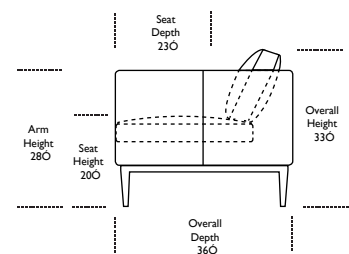

COLLECTION PIECES

HENLEY SECTIONAL PRICING

PRODUCT #: 112-HEN-SO2-LA 112-HEN-SO2-RA		112-HEN-LVS-LA 112-HEN-LVS-RA		112-HEN-CNR-SQ		112-HEN-SCH-LA 112-HEN-SCH-RA		112-HEN-SQS-LA 112-HEN-SQS-RA	
ITEM: 2 SEAT SOFA - LEFT ARM SITTING 2 SEAT SOFA - RIGHT ARM SITTING		LOVESEAT - LEFT ARM SITTING LOVESEAT - RIGHT ARM SITTING*		90 DEGREE SQUARE CORNER UNIT		SMALL CHAISE - LEFT ARM SITTING* SMALL CHAISE - RIGHT ARM SITTING		SQUARE CORNER RETURN SOFA - LEFT ARM SITTING SQUARE CORNER RETURN SOFA - RIGHT ARM SITTING	
GR I (1)	\$4,845	GR I (1)	\$4,680	GR I (1)	\$4,305	GR I (1)	\$4,650	GR I (1)	\$5,820
GR II (2) COM	\$5,595	GR II (2) COM	\$5,445	GR II (2) COM	\$4,830	GR II (2) COM	\$5,175	GR II (2) COM	\$6,570
GR III (3)	\$6,315	GR III (3)	\$6,195	GR III (3)	\$5,385	GR III (3)	\$5,790	GR III (3)	\$7,320
GR V (5)	\$7,215	GR V (5)	\$7,080	GR V (5)	\$6,045	GR V (5)	\$6,405	GR V (5)	\$8,220
COM YARDS	13	COM YARDS	10	COM YARDS	11	COM YARDS	9	COM YARDS	17
PRODUCT #: 112-HEN-SO2-LA 112-HEN-SO2-RA		112-HEN-LVS-LA 112-HEN-LVS-RA		112-HEN-CNR-SQ		112-HEN-SCH-LA 112-HEN-SCH-RA		112-HEN-SQS-LA 112-HEN-SQS-RA	
ITEM: LEATHER 2 SEAT SOFA - LEFT ARM SITTING LEATHER 2 SEAT SOFA - RIGHT ARM SITTING		LEATHER LOVESEAT-LEFT ARM SITTING LEATHER LOVESEAT-RIGHT ARM SITTING*		LEATHER 90 DEGREE SQUARE CORNER UNIT		LEATHER SMALL CHAISE - LEFT ARM SITTING* LEATHER SMALL CHAISE - RIGHT ARM SITTING		LEATHER SQUARE CORNER RETURN SOFA - LEFT ARM SITTING LEATHER SQUARE CORNER RETURN SOFA-RIGHT ARM SITTING	
GR D/F	\$6,450	GR D/F	\$6,450	GR D/F	\$5,268	GR D/F	\$5,475	GR D/F	\$7,314
GR G / COL	\$6,945	GR G / COL	\$6,945	GR G / COL	\$5,643	GR G / COL	\$5,868	GR G / COL	\$7,878
GR H	\$7,290	GR H	\$7,290	GR H	\$5,910	GR H	\$6,144	GR H	\$8,268
GR J	\$7,935	GR J	\$7,935	GR J	\$6,255	GR J	\$6,489	GR J	\$8,913
COL SQ. FT	133	COL SQ. FT	108	COL SQ. FT	78	COL SQ. FT	91	COL SQ. FT	175