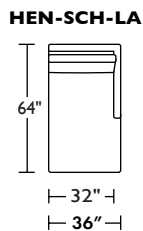

COLLECTION PIECES

HENLEY SECTIONAL PRICING

PRODUCT #: 112-HEN-SO2-LA 112-HEN-SO2-RA		112-HEN-LVS-LA 112-HEN-LVS-RA		112-HEN-CNR-SQ		112-HEN-SCH-LA 112-HEN-SCH-RA		112-HEN-SQS-LA 112-HEN-SQS-RA	
ITEM: 2 SEAT SOFA - LEFT ARM SITTING 2 SEAT SOFA - RIGHT ARM SITTING		LOVESEAT - LEFT ARM SITTING LOVESEAT - RIGHT ARM SITTING*		90 DEGREE SQUARE CORNER UNIT		SMALL CHAISE - LEFT ARM SITTING* SMALL CHAISE - RIGHT ARM SITTING		SQUARE CORNER RETURN SOFA - LEFT ARM SITTING SQUARE CORNER RETURN SOFA - RIGHT ARM SITTING	
GR I (1)	\$4,845	GR I (1)	\$4,680	GR I (1)	\$4,305	GR I (1)	\$4,650	GR I (1)	\$5,820
GR II (2) COM	\$5,595	GR II (2) COM	\$5,445	GR II (2) COM	\$4,830	GR II (2) COM	\$5,175	GR II (2) COM	\$6,570
GR III (3)	\$6,315	GR III (3)	\$6,195	GR III (3)	\$5,385	GR III (3)	\$5,790	GR III (3)	\$7,320
GR V (5)	\$7,215	GR V (5)	\$7,080	GR V (5)	\$6,045	GR V (5)	\$6,405	GR V (5)	\$8,220
COM YARDS	13	COM YARDS	10	COM YARDS	11	COM YARDS	9	COM YARDS	17
PRODUCT #: 112-HEN-SO2-LA 112-HEN-SO2-RA		112-HEN-LVS-LA 112-HEN-LVS-RA		112-HEN-CNR-SQ		112-HEN-SCH-LA 112-HEN-SCH-RA		112-HEN-SQS-LA 112-HEN-SQS-RA	
ITEM: LEATHER 2 SEAT SOFA - LEFT ARM SITTING LEATHER 2 SEAT SOFA - RIGHT ARM SITTING		LEATHER LOVESEAT-LEFT ARM SITTING LEATHER LOVESEAT-RIGHT ARM SITTING*		LEATHER 90 DEGREE SQUARE CORNER UNIT		LEATHER SMALL CHAISE - LEFT ARM SITTING* LEATHER SMALL CHAISE - RIGHT ARM SITTING		LEATHER SQUARE CORNER RETURN SOFA - LEFT ARM SITTING LEATHER SQUARE CORNER RETURN SOFA-RIGHT ARM SITTING	
GR D/F	\$6,450	GR D/F	\$6,450	GR D/F	\$5,268	GR D/F	\$5,475	GR D/F	\$7,314
GR G / COL	\$6,945	GR G / COL	\$6,945	GR G / COL	\$5,643	GR G / COL	\$5,868	GR G / COL	\$7,878
GR H	\$7,290	GR H	\$7,290	GR H	\$5,910	GR H	\$6,144	GR H	\$8,268
GR J	\$7,935	GR J	\$7,935	GR J	\$6,255	GR J	\$6,489	GR J	\$8,913
COL SQ. FT	133	COL SQ. FT	108	COL SQ. FT	78	COL SQ. FT	91	COL SQ. FT	175