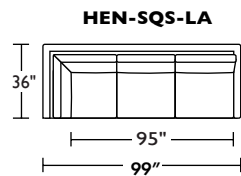

COLLECTION PIECES

HENLEY SECTIONAL PRICING

PRODUCT #: 112-HEN-SO2-LA 112-HEN-SO2-RA		112-HEN-LVS-LA 112-HEN-LVS-RA		112-HEN-CNR-SQ		112-HEN-SCH-LA 112-HEN-SCH-RA		112-HEN-SQS-LA 112-HEN-SQS-RA	
ITEM: 2 SEAT SOFA - LEFT ARM SITTING 2 SEAT SOFA - RIGHT ARM SITTING		LOVESEAT - LEFT ARM SITTING LOVESEAT - RIGHT ARM SITTING*		90 DEGREE SQUARE CORNER UNIT		SMALL CHAISE - LEFT ARM SITTING* SMALL CHAISE - RIGHT ARM SITTING		SQUARE CORNER RETURN SOFA - LEFT ARM SITTING SQUARE CORNER RETURN SOFA - RIGHT ARM SITTING	
GR I (1)	\$4,845	GR I (1)	\$4,680	GR I (1)	\$4,305	GR I (1)	\$4,650	GR I (1)	\$5,820
GR II (2) COM	\$5,595	GR II (2) COM	\$5,445	GR II (2) COM	\$4,830	GR II (2) COM	\$5,175	GR II (2) COM	\$6,570
GR III (3)	\$6,315	GR III (3)	\$6,195	GR III (3)	\$5,385	GR III (3)	\$5,790	GR III (3)	\$7,320
GR V (5)	\$7,215	GR V (5)	\$7,080	GR V (5)	\$6,045	GR V (5)	\$6,405	GR V (5)	\$8,220
COM YARDS	13	COM YARDS	10	COM YARDS	11	COM YARDS	9	COM YARDS	17
PRODUCT #: 112-HEN-SO2-LA 112-HEN-SO2-RA		112-HEN-LVS-LA 112-HEN-LVS-RA		112-HEN-CNR-SQ		112-HEN-SCH-LA 112-HEN-SCH-RA		112-HEN-SQS-LA 112-HEN-SQS-RA	
ITEM: LEATHER 2 SEAT SOFA - LEFT ARM SITTING LEATHER 2 SEAT SOFA - RIGHT ARM SITTING		LEATHER LOVESEAT-LEFT ARM SITTING LEATHER LOVESEAT-RIGHT ARM SITTING*		LEATHER 90 DEGREE SQUARE CORNER UNIT		LEATHER SMALL CHAISE - LEFT ARM SITTING* LEATHER SMALL CHAISE - RIGHT ARM SITTING		LEATHER SQUARE CORNER RETURN SOFA - LEFT ARM SITTING LEATHER SQUARE CORNER RETURN SOFA-RIGHT ARM SITTING	
GR D/F	\$6,450	GR D/F	\$6,450	GR D/F	\$5,268	GR D/F	\$5,475	GR D/F	\$7,314
GR G / COL	\$6,945	GR G / COL	\$6,945	GR G / COL	\$5,643	GR G / COL	\$5,868	GR G / COL	\$7,878
GR H	\$7,290	GR H	\$7,290	GR H	\$5,910	GR H	\$6,144	GR H	\$8,268
GR J	\$7,935	GR J	\$7,935	GR J	\$6,255	GR J	\$6,489	GR J	\$8,913
COL SQ. FT	133	COL SQ. FT	108	COL SQ. FT	78	COL SQ. FT	91	COL SQ. FT	175