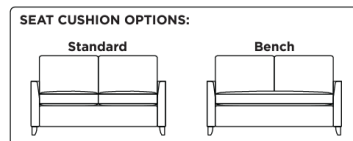

* Picture shows left arm seated. Please specify left or right arm seated when ordering.

† All orders are in seated position.

‡ Dotted lines for Queen Plus sizes indicates the number of seats.

§ All dimensions are approximate and subject to change.

¶ Chaise lifts up to reveal hidden storage space. • Storage

Tiffany 24/7™ Convertible mechanism, U.S. Patents #6904628, #8893323, #9468303, #9668585. Additional patents pending.