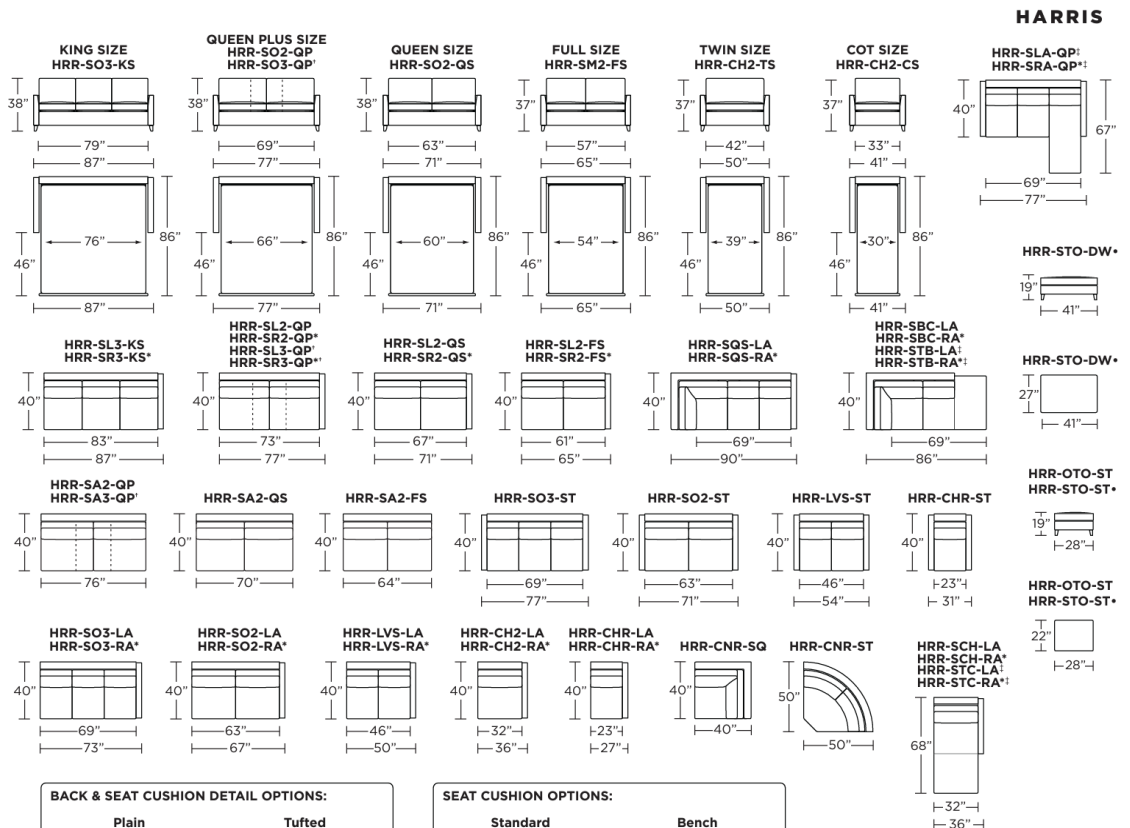

Leg height is 4"

Note: Seat depth includes cushion overhang which may be up to 1"

* Picture shows left arm seated. Please specify left or right arm seated when ordering.

† All orders are in seated position.

‡ Dotted lines for Queen Plus sizes indicates the number of seats.

§ All dimensions are approximate and subject to change.

¶ Chaise lifts up to reveal hidden storage space. • Storage

Tiffany 24/7™ Convertible mechanism, U.S. Patents #6904628, #8893323, #9468303, #9668585. Additional patents pending.