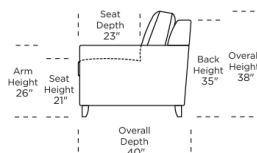

Leg height is 4"

Note: Seat depth includes cushion overhang which may be up to 1"