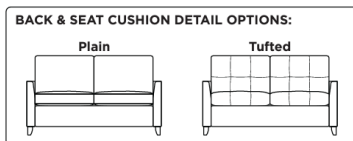

* Picture shows left arm seated. Please specify left or right arm seated when ordering.

† All orders are in seated position.

‡ Dotted lines for Queen Plus sizes indicates the number of seats.

§ All dimensions are approximate and subject to change.

¶ Chaise lifts up to reveal hidden storage space. • Storage

Tiffany 24/7™ Convertible mechanism, U.S. Patents #6904628, #8893323, #9468303, #9668585. Additional patents pending.