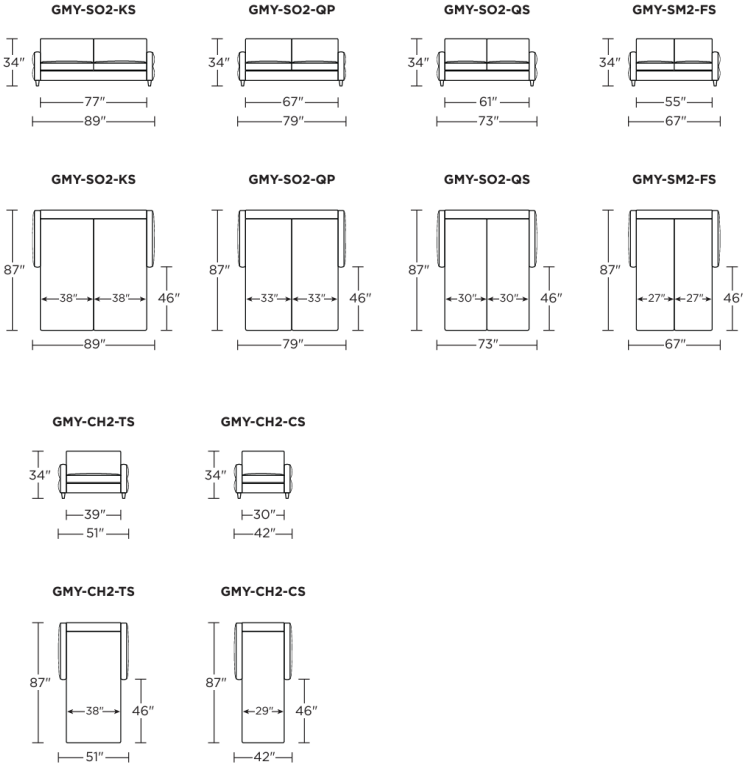

GRAMERCY TODAY SLEEPER

**AMERICAN LEATHER®
TODAY SLEEPER**

Standard Features:

- Premium high-density, high-resiliency foam seat
- Loose back and tight seat cushions
- Unique seat cushion design doubles as a mattress section
- Zero wall clearance
- Single-needle top-stitch
- Limited lifetime warranty on frame
- Limited three-year warranty on mechanism
- Quick-ship delivery

Options:

- Wood legs in Dune, Ebony, Mink, or Oiled Ash finish

Mattress:

- Four inches of high-density, high-resiliency foam

Please use actual leather, fabric, Crypton®, Sunbrella® and Ultrasuede® swatches when specifying furniture as the colors shown may vary due to the printing process.

GRAMERCY

VII.30.23