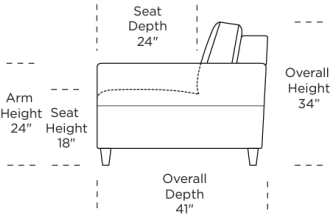

GRAMERCY TODAY SLEEPER

**AMERICAN LEATHER®
TODAY SLEEPER**

Standard Features:

- Premium high-density, high-resiliency foam seat
- Loose back and tight seat cushions
- Unique seat cushion design doubles as a mattress section
- Zero wall clearance
- Single-needle top-stitch
- Limited lifetime warranty on frame
- Limited three-year warranty on mechanism
- Quick-ship delivery

Options:

- Wood legs in Dune, Ebony, Mink, or Oiled Ash finish

Mattress:

- Four inches of high-density, high-resiliency foam

Please use actual leather, fabric, Crypton®, Sunbrella® and Ultrasuede® swatches when specifying furniture as the colors shown may vary due to the printing process.

GRAMERCY

VII.30.23