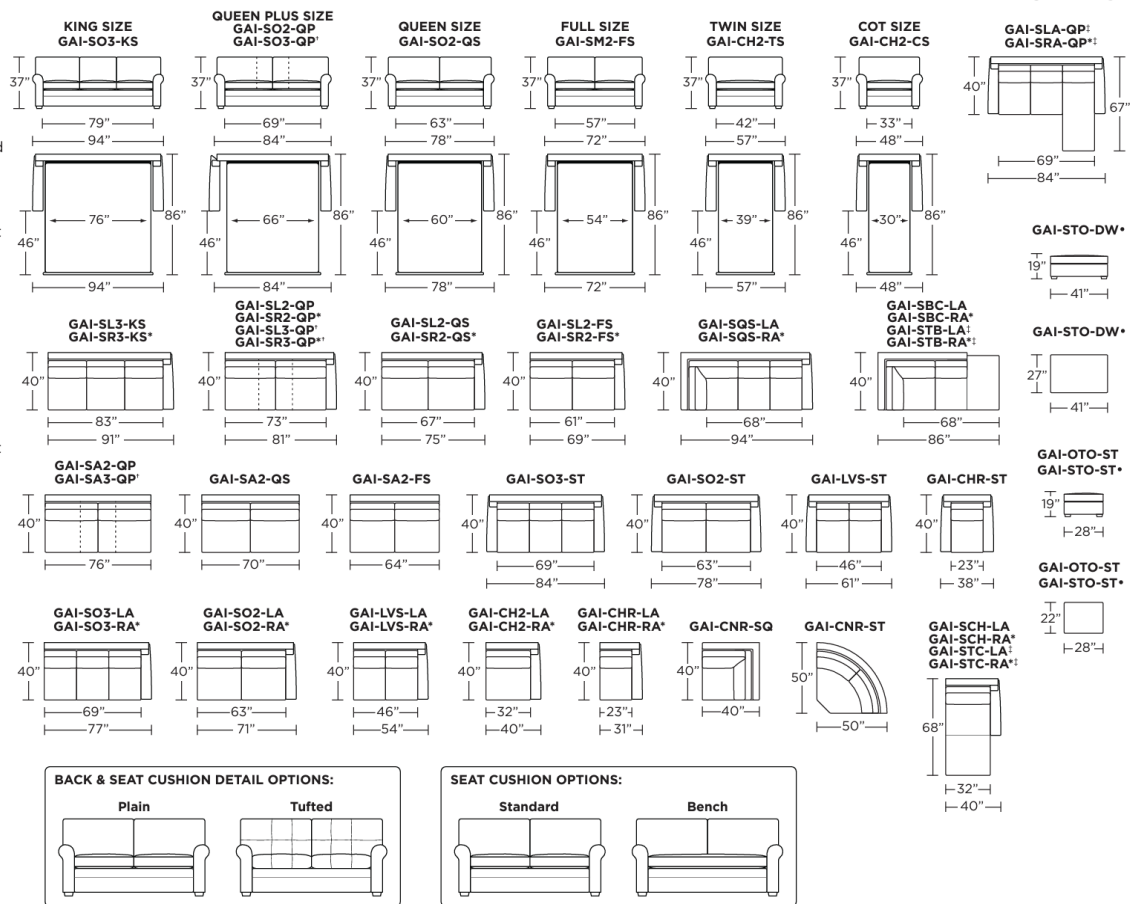

V10.31.23
Scale:
1/8 inch = 1 foot