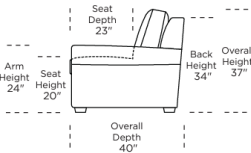

Leg height is 2"

Note: Seat depth includes cushion overhang which may be up to 1"

- Picture shows left arm seated. Please specify left or right arm seated when ordering.
- All orders are in seated position.
- † Dotted lines for Queen Plus sizes indicates the number of seats.
- All dimensions are approximate and subject to change.
- ‡ Chaise lifts up to reveal hidden storage space. • Storage