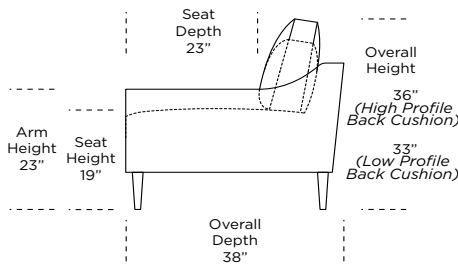

PERSONALIZE WITH AMERICAN LEATHER®
SLOPE ARM - STUDIO

Standard Features:

- Advanced unidirectional suspension system
- Loose back and seat cushions
- Single-needle top-stitch
- Lifetime warranty on frame and suspension
- Quick-ship delivery

Options:

- Premium high-density, high-resiliency foam seat cushions encased in down
- Premium high-density, high-resiliency foam seat cushions
- Metal legs available in Antique Brass, Burnished Bronze or Polished Nickel finish
- Solid wood legs available in Natural Walnut or Gray Ash
- Contrasting seat and back cushions (two-tone) available
- Low profile back cushions available (overall height 33")
- High profile back cushions available (overall height 36")

Please use actual leather, fabric, Crypton®, Sunbrella® and Ultrasuede® swatches when specifying furniture as the colors shown may vary due to the printing process.