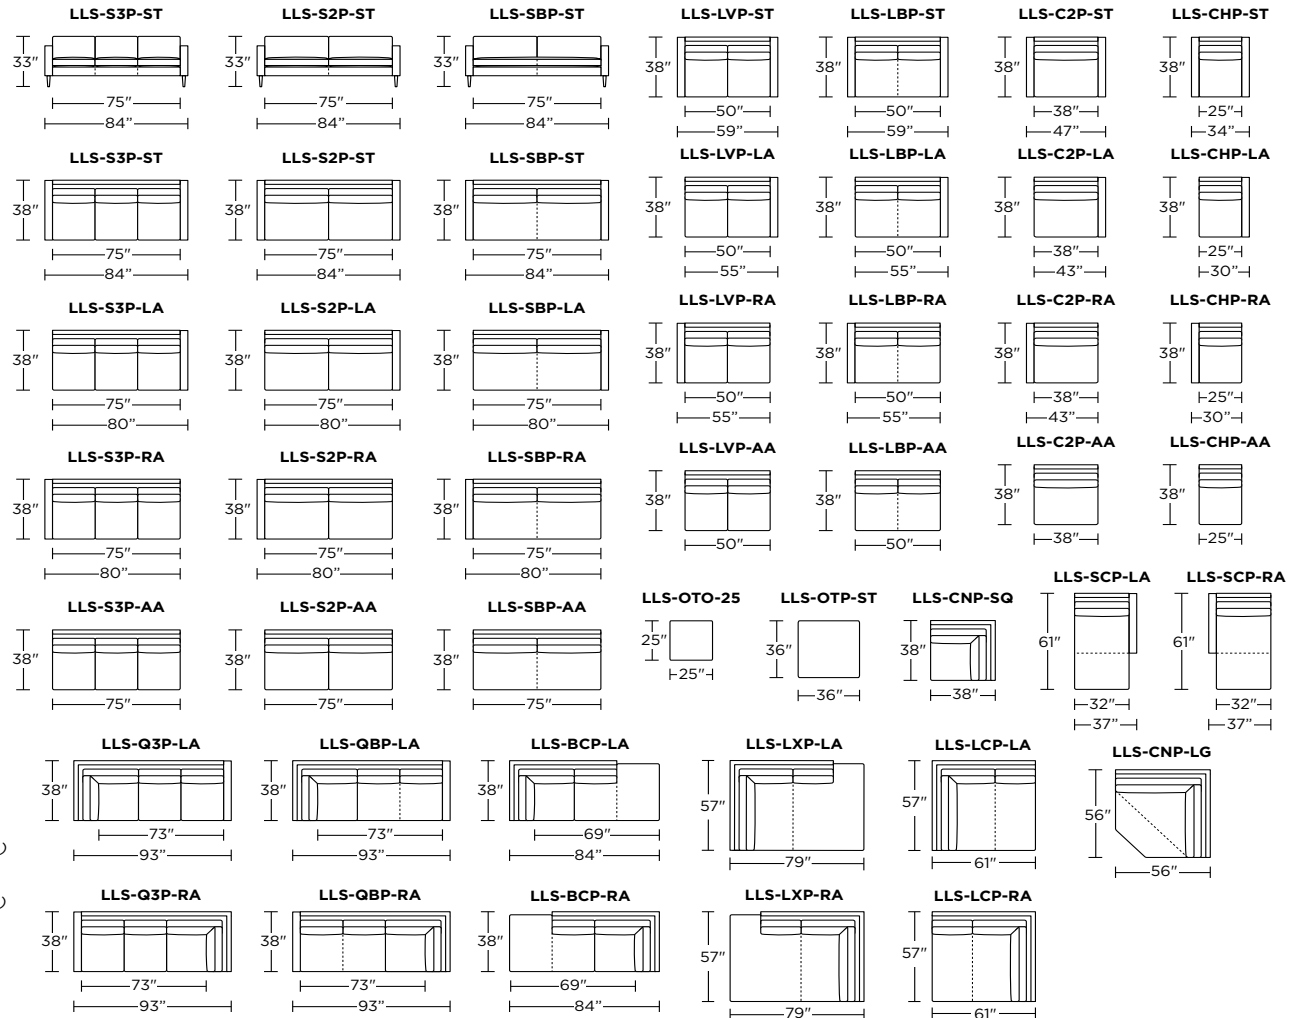

Please use actual leather, fabric, Crypton®, Sunbrella® and Ultrasuede® swatches when specifying furniture as the colors shown may vary due to the printing process.

**38" Overall Depth**

**Note:** Dotted line indicates seam on leather, Ultrasuede® and up the roll fabrics. Seams are eliminated with railroaded fabrics.