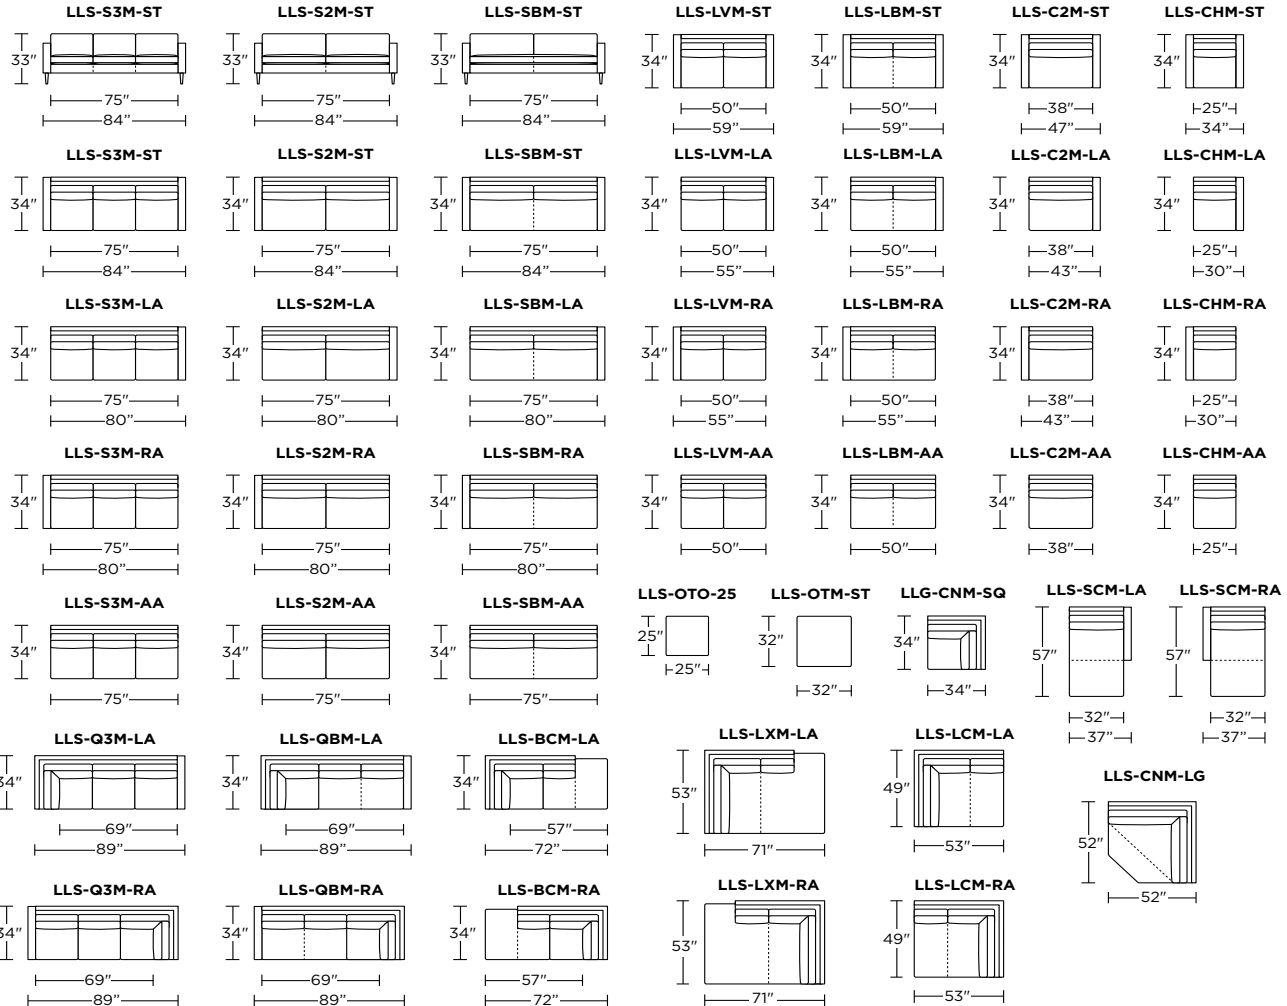

34" Overall Depth

Note: Dotted line indicates seam on leather, Ultrasuede® and up the roll fabrics. Seams are eliminated with railroaded fabrics.

Scale: 1/8 inch = 1 foot
All dimensions are approximate and subject to change. V.10.07.20