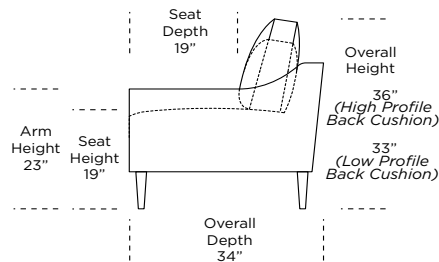

PERSONALIZE WITH AMERICAN LEATHER®
SLOPE ARM - MICRO

Standard Features:

- Advanced unidirectional suspension system
- Loose back and seat cushions
- Single-needle top-stitch
- Lifetime warranty on frame and suspension
- Quick-ship delivery

Options:

- Premium high-density, high-resiliency foam seat cushions encased in down
- Premium high-density, high-resiliency foam seat cushions
- Metal legs available in Antique Brass, Burnished Bronze or Polished Nickel finish
- Solid wood legs available in Natural Walnut or Gray Ash
- Contrasting seat and back cushions (two-tone) available
- Low profile back cushions available (overall height 33")
- High profile back cushions available (overall height 36")

Please use actual leather, fabric, Crypton®, Sunbrella® and Ultrasuede® swatches when specifying furniture as the colors shown may vary due to the printing process.