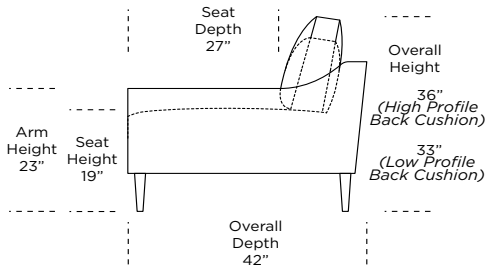

ELIZA - SLOPE ARM - GRAND

PERSONALIZE WITH AMERICAN LEATHER® SLOPE ARM - GRAND

Standard Features:

- Advanced unidirectional suspension system
- Loose back and seat cushions
- Single-needle top-stitch
- Lifetime warranty on frame and suspension
- Quick-ship delivery

Options:

- Premium high-density, high-resiliency foam seat cushions encased in down
- Premium high-density, high-resiliency foam seat cushions
- Metal legs available in Antique Brass, Burnished Bronze or Polished Nickel finish
- Solid wood legs available in Natural Walnut or Gray Ash
- Contrasting seat and back cushions (two-tone) available
- Low profile back cushions available (overall height 33")
- High profile back cushions available (overall height 36")

Please use actual leather, fabric, Crypton®, Sunbrella® and Ultrasuede® swatches when specifying furniture as the colors shown may vary due to the printing process.

42" Overall Depth

Note: Dotted line indicates seam on leather, Ultrasuede® and up the roll fabrics. Seams are eliminated with railroaded fabrics.

Scale: 1/8 inch = 1 foot
All dimensions are approximate and subject to change.

V10.07.20