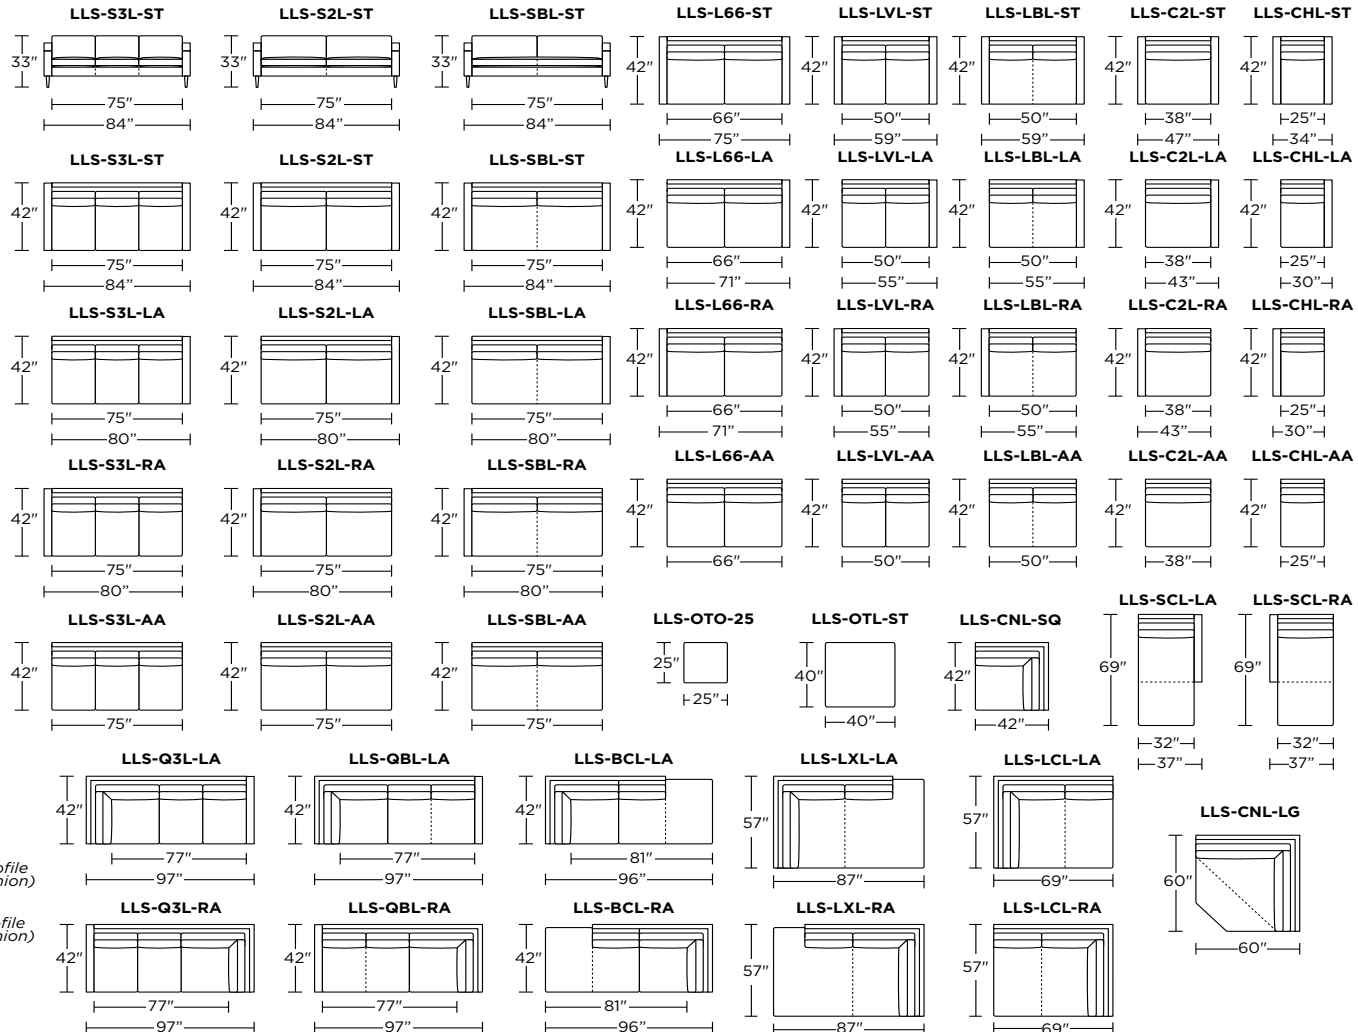

Please use actual leather, fabric, Crypton®, Sunbrella® and Ultrasuede® swatches when specifying furniture as the colors shown may vary due to the printing process.

42" Overall Depth

Note: Dotted line indicates seam on leather, Ultrasuede® and up the roll fabrics. Seams are eliminated with railroaded fabrics.