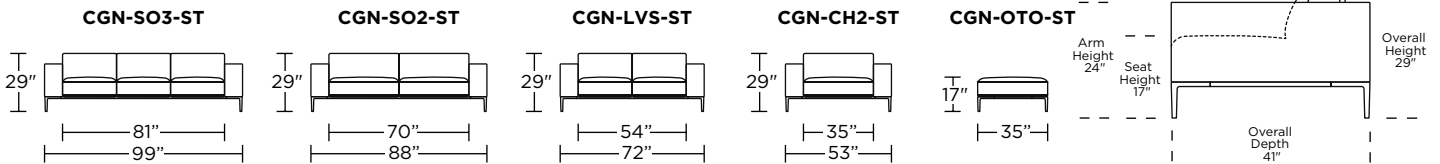

COPENHAGEN SOFA

- Advanced unidirectional suspension system
- Premium high-density, high-resiliency foam seat cushions
- Loose back and seat cushions
- Single-needle top-stitch
- Choice of decorative stitch detail:
blanket, cross, double-needle, or zig-zag
- Contrasting stitch detail available in Black, Brown, Charcoal, Cream, Espresso, Grey, Lemon, Pink, Royal, Scarlet, Tangerine, or Teal thread color = \$225
- Aluminum legs available in Black, Bronze or Polished finish

Decorative Stitches Available:

COLLECTION PIECES

PRODUCT #:		112-CGN-SO3-ST		112-CGN-SO2-ST		112-CGN-LVS-ST		112-CGN-CH2-ST		112-CGN-OTO-ST	
ITEM:		THREE SEAT SOFA		TWO SEAT SOFA		LOVESEAT		CHAIR AND A HALF		OTTOMAN	
GR I (1)	\$7,395	GR I (1)	\$7,065	GR I (1)	\$6,750	GR I (1)	\$6,210	GR I (1)	\$3,090		
GR II (2) COM	\$8,145	GR II (2) COM	\$7,845	GR II (2) COM	\$7,515	GR II (2) COM	\$6,585	GR II (2) COM	\$3,135		
GR III (3)	\$8,925	GR III (3)	\$8,610	GR III (3)	\$8,295	GR III (3)	\$6,975	GR III (3)	\$3,195		
GR V (5)	\$9,675	GR V (5)	\$9,360	GR V (5)	\$9,030	GR V (5)	\$7,365	GR V (5)	\$3,360		
COM YARDS	17	COM YARDS	15	COM YARDS	14	COM YARDS	10	COM YARDS	4		
PRODUCT #:		112-CGN-SO3-ST		112-CGN-SO2-ST		112-CGN-LVS-ST		112-CGN-CH2-ST		112-CGN-OTO-ST	
ITEM:		LEATHER THREE SEAT SOFA		LEATHER TWO SEAT SOFA		LEATHER LOVESEAT		LEATHER CHAIR AND A HALF		LEATHER OTTOMAN	
GR D/F	\$10,845	GR D/F	\$10,410	GR D/F	\$10,005	GR D/F	\$8,145	GR D/F	\$4,050		
GR G / COL	\$11,505	GR G / COL	\$11,055	GR G / COL	\$10,605	GR G / COL	\$8,505	GR G / COL	\$4,350		
GR H	\$11,910	GR H	\$11,505	GR H	\$11,055	GR H	\$8,685	GR H	\$4,590		
GR J	\$12,720	GR J	\$12,300	GR J	\$11,850	GR J	\$9,090	GR J	\$4,785		
COL SQ. FT	210	COL SQ. FT	182	COL SQ. FT	158	COL SQ. FT	117	COL SQ. FT	45		