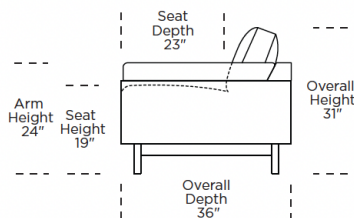

\*Dwn = \$195

**COLLECTION PIECES**

**Cooks High Leg (CKH):**

**Cooks Low Leg (CKS):**

**COOKS PRICING**

<b>PRODUCT #:</b> 112-CKS-SO3-ST		112-CKS-SO2-ST		112-CKS-SM2-ST		112-CKS-LVS-ST	
<b>ITEM:</b> THREE SEAT SOFA		TWO SEAT SOFA		TWO SEAT MID SIZE SOFA		LOVESEAT	
GR I (1)	\$5,415	GR I (1)	\$5,415	GR I (1)	\$5,265	GR I (1)	\$5,160
GR II (2) /COM	\$5,565	GR II (2) /COM	\$5,565	GR II (2) /COM	\$5,415	GR II (2) /COM	\$5,310
GR III (3)	\$5,865	GR III (3)	\$5,865	GR III (3)	\$5,715	GR III (3)	\$5,610
GR V (5)	\$6,315	GR V (5)	\$6,315	GR V (5)	\$6,165	GR V (5)	\$6,060
COM YARDS	18	COM YARDS	17	COM YARDS	16	COM YARDS	15
<b>PRODUCT #:</b> 112-CKS-SO3-ST		112-CKS-SO2-ST		112-CKS-SM2-ST		112-CKS-LVS-ST	
<b>ITEM:</b> LEATHER THREE SEAT SOFA		LEATHER TWO SEAT SOFA		LEATHER TWO SEAT MID SIZE SOFA		LEATHER LOVESEAT	
GR D/F	\$8,970	GR D/F	\$8,970	GR D/F	\$8,745	GR D/F	\$8,595
GR G / COL	\$9,420	GR G / COL	\$9,420	GR G / COL	\$9,195	GR G / COL	\$9,045
GR H	\$9,720	GR H	\$9,720	GR H	\$9,495	GR H	\$9,345
GR J	\$10,320	GR J	\$10,320	GR J	\$10,095	GR J	\$9,945
COL SQ. FT	CALL	COL SQ. FT	CALL	COL SQ. FT	CALL	COL SQ. FT	CALL

<b>PRODUCT #:</b> 112-CKS-CHR-ST		112-CKS-CHS-ST		112-CKS-CH2-ST	
<b>ITEM:</b> CHAIR - STANDARD		SWIVEL CHAIR - STANDARD		CHAIR AND A HALF - STANDARD	
GR I (1)	\$4,062	GR I (1)	\$4,212	GR I (1)	\$4,548
GR II (2) /COM	\$4,173	GR II (2) /COM	\$4,323	GR II (2) /COM	\$4,674
GR III (3)	\$4,398	GR III (3)	\$4,548	GR III (3)	\$4,926
GR V (5)	\$4,737	GR V (5)	\$4,887	GR V (5)	\$5,304
COM YARDS	9	COM YARDS	9	COM YARDS	13
<b>PRODUCT #:</b> 112-CKS-CHR-ST		112-CKS-CHS-ST		112-CKS729-CH2-ST	
<b>ITEM:</b> LEATHER CHAIR - STANDARD		LEATHER SWIVEL CHAIR - STANDARD		LEATHER CHAIR AND A HALF - STANDARD	
GR D/F	\$6,009	GR D/F	\$6,159	GR D/F	\$6,255
GR G / COL	\$6,312	GR G / COL	\$6,462	GR G / COL	\$7,065
GR H	\$6,513	GR H	\$6,663	GR H	\$7,290
GR J	\$6,813	GR J	\$6,963	GR J	\$7,590
COL SQ. FT	CALL	COL SQ. FT	CALL	COL SQ. FT	CALL