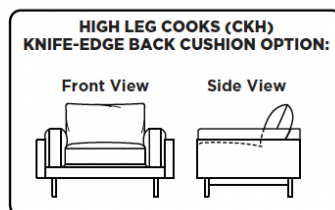

\*Dwn = \$195

**COLLECTION PIECES**

**Cooks High Leg (CKH):**

**Cooks Low Leg (CKS):**

**COOKS PRICING**

<b>PRODUCT #:</b> 112-CKS-SO3-ST		112-CKS-SO2-ST		112-CKS-SM2-ST		112-CKS-LVS-ST	
<b>ITEM:</b> THREE SEAT SOFA		TWO SEAT SOFA		TWO SEAT MID SIZE SOFA		LOVESEAT	
GR I (1)	\$5,415	GR I (1)	\$5,415	GR I (1)	\$5,265	GR I (1)	\$5,160
GR II (2) /COM	\$5,565	GR II (2) /COM	\$5,565	GR II (2) /COM	\$5,415	GR II (2) /COM	\$5,310
GR III (3)	\$5,865	GR III (3)	\$5,865	GR III (3)	\$5,715	GR III (3)	\$5,610
GR V (5)	\$6,315	GR V (5)	\$6,315	GR V (5)	\$6,165	GR V (5)	\$6,060
COM YARDS	18	COM YARDS	17	COM YARDS	16	COM YARDS	15
<b>PRODUCT #:</b> 112-CKS-SO3-ST		112-CKS-SO2-ST		112-CKS-SM2-ST		112-CKS-LVS-ST	
<b>ITEM:</b> LEATHER THREE SEAT SOFA		LEATHER TWO SEAT SOFA		LEATHER TWO SEAT MID SIZE SOFA		LEATHER LOVESEAT	
GR D/F	\$8,970	GR D/F	\$8,970	GR D/F	\$8,745	GR D/F	\$8,595
GR G / COL	\$9,420	GR G / COL	\$9,420	GR G / COL	\$9,195	GR G / COL	\$9,045
GR H	\$9,720	GR H	\$9,720	GR H	\$9,495	GR H	\$9,345
GR J	\$10,320	GR J	\$10,320	GR J	\$10,095	GR J	\$9,945
COL SQ. FT	CALL	COL SQ. FT	CALL	COL SQ. FT	CALL	COL SQ. FT	CALL

<b>PRODUCT #:</b> 112-CKS-CHR-ST		112-CKS-CHS-ST		112-CKS-CH2-ST	
<b>ITEM:</b> CHAIR - STANDARD		SWIVEL CHAIR - STANDARD		CHAIR AND A HALF - STANDARD	
GR I (1)	\$4,062	GR I (1)	\$4,212	GR I (1)	\$4,548
GR II (2) /COM	\$4,173	GR II (2) /COM	\$4,323	GR II (2) /COM	\$4,674
GR III (3)	\$4,398	GR III (3)	\$4,548	GR III (3)	\$4,926
GR V (5)	\$4,737	GR V (5)	\$4,887	GR V (5)	\$5,304
COM YARDS	9	COM YARDS	9	COM YARDS	13
<b>PRODUCT #:</b> 112-CKS-CHR-ST		112-CKS-CHS-ST		112-CKS729-CH2-ST	
<b>ITEM:</b> LEATHER CHAIR - STANDARD		LEATHER SWIVEL CHAIR - STANDARD		LEATHER CHAIR AND A HALF - STANDARD	
GR D/F	\$6,009	GR D/F	\$6,159	GR D/F	\$6,255
GR G / COL	\$6,312	GR G / COL	\$6,462	GR G / COL	\$7,065
GR H	\$6,513	GR H	\$6,663	GR H	\$7,290
GR J	\$6,813	GR J	\$6,963	GR J	\$7,590
COL SQ. FT	CALL	COL SQ. FT	CALL	COL SQ. FT	CALL