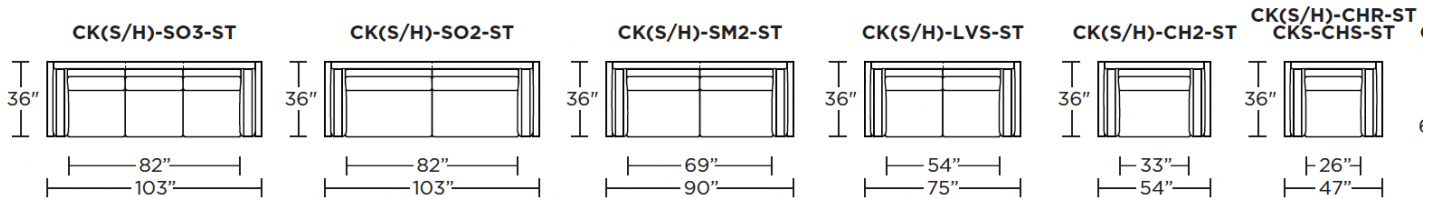

\*Dwn = \$195

**COLLECTION PIECES**

**Cooks High Leg (CKH):**

**Cooks Low Leg (CKS):**

**COOKS PRICING**

<b>PRODUCT #:</b> 112-CKS-SO3-ST		112-CKS-SO2-ST		112-CKS-SM2-ST		112-CKS-LVS-ST	
<b>ITEM:</b> THREE SEAT SOFA		TWO SEAT SOFA		TWO SEAT MID SIZE SOFA		LOVESEAT	
GR I (1)	\$5,415	GR I (1)	\$5,415	GR I (1)	\$5,265	GR I (1)	\$5,160
GR II (2) /COM	\$5,565	GR II (2) /COM	\$5,565	GR II (2) /COM	\$5,415	GR II (2) /COM	\$5,310
GR III (3)	\$5,865	GR III (3)	\$5,865	GR III (3)	\$5,715	GR III (3)	\$5,610
GR V (5)	\$6,315	GR V (5)	\$6,315	GR V (5)	\$6,165	GR V (5)	\$6,060
COM YARDS	18	COM YARDS	17	COM YARDS	16	COM YARDS	15
<b>PRODUCT #:</b> 112-CKS-SO3-ST		112-CKS-SO2-ST		112-CKS-SM2-ST		112-CKS-LVS-ST	
<b>ITEM:</b> LEATHER THREE SEAT SOFA		LEATHER TWO SEAT SOFA		LEATHER TWO SEAT MID SIZE SOFA		LEATHER LOVESEAT	
GR D/F	\$8,970	GR D/F	\$8,970	GR D/F	\$8,745	GR D/F	\$8,595
GR G / COL	\$9,420	GR G / COL	\$9,420	GR G / COL	\$9,195	GR G / COL	\$9,045
GR H	\$9,720	GR H	\$9,720	GR H	\$9,495	GR H	\$9,345
GR J	\$10,320	GR J	\$10,320	GR J	\$10,095	GR J	\$9,945
COL SQ. FT	CALL	COL SQ. FT	CALL	COL SQ. FT	CALL	COL SQ. FT	CALL

<b>PRODUCT #:</b> 112-CKS-CHR-ST		112-CKS-CHS-ST		112-CKS-CH2-ST	
<b>ITEM:</b> CHAIR - STANDARD		SWIVEL CHAIR - STANDARD		CHAIR AND A HALF - STANDARD	
GR I (1)	\$4,062	GR I (1)	\$4,212	GR I (1)	\$4,548
GR II (2) /COM	\$4,173	GR II (2) /COM	\$4,323	GR II (2) /COM	\$4,674
GR III (3)	\$4,398	GR III (3)	\$4,548	GR III (3)	\$4,926
GR V (5)	\$4,737	GR V (5)	\$4,887	GR V (5)	\$5,304
COM YARDS	9	COM YARDS	9	COM YARDS	13
<b>PRODUCT #:</b> 112-CKS-CHR-ST		112-CKS-CHS-ST		112-CKS729-CH2-ST	
<b>ITEM:</b> LEATHER CHAIR - STANDARD		LEATHER SWIVEL CHAIR - STANDARD		LEATHER CHAIR AND A HALF - STANDARD	
GR D/F	\$6,009	GR D/F	\$6,159	GR D/F	\$6,255
GR G / COL	\$6,312	GR G / COL	\$6,462	GR G / COL	\$7,065
GR H	\$6,513	GR H	\$6,663	GR H	\$7,290
GR J	\$6,813	GR J	\$6,963	GR J	\$7,590
COL SQ. FT	CALL	COL SQ. FT	CALL	COL SQ. FT	CALL