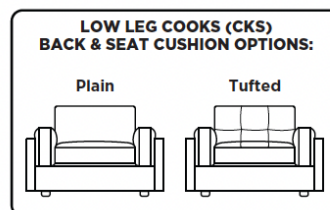

\*Dwn = \$195

**COLLECTION PIECES**

**Cooks High Leg (CKH):**

**Cooks Low Leg (CKS):**

**COOKS PRICING**

<b>PRODUCT #:</b> 112-CKS-SO3-ST		112-CKS-SO2-ST		112-CKS-SM2-ST		112-CKS-LVS-ST	
<b>ITEM:</b> THREE SEAT SOFA		TWO SEAT SOFA		TWO SEAT MID SIZE SOFA		LOVESEAT	
GR I (1)	\$5,415	GR I (1)	\$5,415	GR I (1)	\$5,265	GR I (1)	\$5,160
GR II (2) /COM	\$5,565	GR II (2) /COM	\$5,565	GR II (2) /COM	\$5,415	GR II (2) /COM	\$5,310
GR III (3)	\$5,865	GR III (3)	\$5,865	GR III (3)	\$5,715	GR III (3)	\$5,610
GR V (5)	\$6,315	GR V (5)	\$6,315	GR V (5)	\$6,165	GR V (5)	\$6,060
COM YARDS	18	COM YARDS	17	COM YARDS	16	COM YARDS	15
<b>PRODUCT #:</b> 112-CKS-SO3-ST		112-CKS-SO2-ST		112-CKS-SM2-ST		112-CKS-LVS-ST	
<b>ITEM:</b> LEATHER THREE SEAT SOFA		LEATHER TWO SEAT SOFA		LEATHER TWO SEAT MID SIZE SOFA		LEATHER LOVESEAT	
GR D/F	\$8,970	GR D/F	\$8,970	GR D/F	\$8,745	GR D/F	\$8,595
GR G / COL	\$9,420	GR G / COL	\$9,420	GR G / COL	\$9,195	GR G / COL	\$9,045
GR H	\$9,720	GR H	\$9,720	GR H	\$9,495	GR H	\$9,345
GR J	\$10,320	GR J	\$10,320	GR J	\$10,095	GR J	\$9,945
COL SQ. FT	CALL	COL SQ. FT	CALL	COL SQ. FT	CALL	COL SQ. FT	CALL

<b>PRODUCT #:</b> 112-CKS-CHR-ST		112-CKS-CHS-ST		112-CKS-CH2-ST	
<b>ITEM:</b> CHAIR - STANDARD		SWIVEL CHAIR - STANDARD		CHAIR AND A HALF - STANDARD	
GR I (1)	\$4,062	GR I (1)	\$4,212	GR I (1)	\$4,548
GR II (2) /COM	\$4,173	GR II (2) /COM	\$4,323	GR II (2) /COM	\$4,674
GR III (3)	\$4,398	GR III (3)	\$4,548	GR III (3)	\$4,926
GR V (5)	\$4,737	GR V (5)	\$4,887	GR V (5)	\$5,304
COM YARDS	9	COM YARDS	9	COM YARDS	13
<b>PRODUCT #:</b> 112-CKS-CHR-ST		112-CKS-CHS-ST		112-CKS729-CH2-ST	
<b>ITEM:</b> LEATHER CHAIR - STANDARD		LEATHER SWIVEL CHAIR - STANDARD		LEATHER CHAIR AND A HALF - STANDARD	
GR D/F	\$6,009	GR D/F	\$6,159	GR D/F	\$6,255
GR G / COL	\$6,312	GR G / COL	\$6,462	GR G / COL	\$7,065
GR H	\$6,513	GR H	\$6,663	GR H	\$7,290
GR J	\$6,813	GR J	\$6,963	GR J	\$7,590
COL SQ. FT	CALL	COL SQ. FT	CALL	COL SQ. FT	CALL