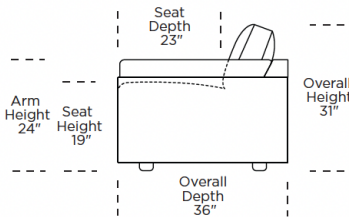

\*Dwn = \$195

**COLLECTION PIECES**

**Cooks High Leg (CKH):**

**Cooks Low Leg (CKS):**

**COOKS PRICING**

<b>PRODUCT #:</b> 112-CKS-SO3-ST		112-CKS-SO2-ST		112-CKS-SM2-ST		112-CKS-LVS-ST	
<b>ITEM:</b> THREE SEAT SOFA		TWO SEAT SOFA		TWO SEAT MID SIZE SOFA		LOVESEAT	
GR I (1)	\$5,415	GR I (1)	\$5,415	GR I (1)	\$5,265	GR I (1)	\$5,160
GR II (2) /COM	\$5,565	GR II (2) /COM	\$5,565	GR II (2) /COM	\$5,415	GR II (2) /COM	\$5,310
GR III (3)	\$5,865	GR III (3)	\$5,865	GR III (3)	\$5,715	GR III (3)	\$5,610
GR V (5)	\$6,315	GR V (5)	\$6,315	GR V (5)	\$6,165	GR V (5)	\$6,060
COM YARDS	18	COM YARDS	17	COM YARDS	16	COM YARDS	15
<b>PRODUCT #:</b> 112-CKS-SO3-ST		112-CKS-SO2-ST		112-CKS-SM2-ST		112-CKS-LVS-ST	
<b>ITEM:</b> LEATHER THREE SEAT SOFA		LEATHER TWO SEAT SOFA		LEATHER TWO SEAT MID SIZE SOFA		LEATHER LOVESEAT	
GR D/F	\$8,970	GR D/F	\$8,970	GR D/F	\$8,745	GR D/F	\$8,595
GR G / COL	\$9,420	GR G / COL	\$9,420	GR G / COL	\$9,195	GR G / COL	\$9,045
GR H	\$9,720	GR H	\$9,720	GR H	\$9,495	GR H	\$9,345
GR J	\$10,320	GR J	\$10,320	GR J	\$10,095	GR J	\$9,945
COL SQ. FT	CALL	COL SQ. FT	CALL	COL SQ. FT	CALL	COL SQ. FT	CALL

<b>PRODUCT #:</b> 112-CKS-CHR-ST		112-CKS-CHS-ST		112-CKS-CH2-ST	
<b>ITEM:</b> CHAIR - STANDARD		SWIVEL CHAIR - STANDARD		CHAIR AND A HALF - STANDARD	
GR I (1)	\$4,062	GR I (1)	\$4,212	GR I (1)	\$4,548
GR II (2) /COM	\$4,173	GR II (2) /COM	\$4,323	GR II (2) /COM	\$4,674
GR III (3)	\$4,398	GR III (3)	\$4,548	GR III (3)	\$4,926
GR V (5)	\$4,737	GR V (5)	\$4,887	GR V (5)	\$5,304
COM YARDS	9	COM YARDS	9	COM YARDS	13
<b>PRODUCT #:</b> 112-CKS-CHR-ST		112-CKS-CHS-ST		112-CKS729-CH2-ST	
<b>ITEM:</b> LEATHER CHAIR - STANDARD		LEATHER SWIVEL CHAIR - STANDARD		LEATHER CHAIR AND A HALF - STANDARD	
GR D/F	\$6,009	GR D/F	\$6,159	GR D/F	\$6,255
GR G / COL	\$6,312	GR G / COL	\$6,462	GR G / COL	\$7,065
GR H	\$6,513	GR H	\$6,663	GR H	\$7,290
GR J	\$6,813	GR J	\$6,963	GR J	\$7,590
COL SQ. FT	CALL	COL SQ. FT	CALL	COL SQ. FT	CALL