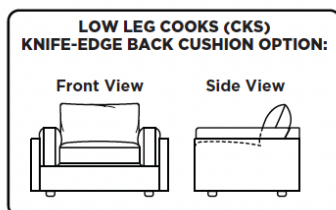

\*Dwn = \$195

**COLLECTION PIECES**

**Cooks High Leg (CKH):**

**Cooks Low Leg (CKS):**

**COOKS PRICING**

<b>PRODUCT #:</b> 112-CKS-SO3-ST		112-CKS-SO2-ST		112-CKS-SM2-ST		112-CKS-LVS-ST	
<b>ITEM:</b> THREE SEAT SOFA		TWO SEAT SOFA		TWO SEAT MID SIZE SOFA		LOVESEAT	
GR I (1)	\$5,415	GR I (1)	\$5,415	GR I (1)	\$5,265	GR I (1)	\$5,160
GR II (2) /COM	\$5,565	GR II (2) /COM	\$5,565	GR II (2) /COM	\$5,415	GR II (2) /COM	\$5,310
GR III (3)	\$5,865	GR III (3)	\$5,865	GR III (3)	\$5,715	GR III (3)	\$5,610
GR V (5)	\$6,315	GR V (5)	\$6,315	GR V (5)	\$6,165	GR V (5)	\$6,060
COM YARDS	18	COM YARDS	17	COM YARDS	16	COM YARDS	15
<b>PRODUCT #:</b> 112-CKS-SO3-ST		112-CKS-SO2-ST		112-CKS-SM2-ST		112-CKS-LVS-ST	
<b>ITEM:</b> LEATHER THREE SEAT SOFA		LEATHER TWO SEAT SOFA		LEATHER TWO SEAT MID SIZE SOFA		LEATHER LOVESEAT	
GR D/F	\$8,970	GR D/F	\$8,970	GR D/F	\$8,745	GR D/F	\$8,595
GR G / COL	\$9,420	GR G / COL	\$9,420	GR G / COL	\$9,195	GR G / COL	\$9,045
GR H	\$9,720	GR H	\$9,720	GR H	\$9,495	GR H	\$9,345
GR J	\$10,320	GR J	\$10,320	GR J	\$10,095	GR J	\$9,945
COL SQ. FT	CALL	COL SQ. FT	CALL	COL SQ. FT	CALL	COL SQ. FT	CALL

<b>PRODUCT #:</b> 112-CKS-CHR-ST		112-CKS-CHS-ST		112-CKS-CH2-ST	
<b>ITEM:</b> CHAIR - STANDARD		SWIVEL CHAIR - STANDARD		CHAIR AND A HALF - STANDARD	
GR I (1)	\$4,062	GR I (1)	\$4,212	GR I (1)	\$4,548
GR II (2) /COM	\$4,173	GR II (2) /COM	\$4,323	GR II (2) /COM	\$4,674
GR III (3)	\$4,398	GR III (3)	\$4,548	GR III (3)	\$4,926
GR V (5)	\$4,737	GR V (5)	\$4,887	GR V (5)	\$5,304
COM YARDS	9	COM YARDS	9	COM YARDS	13
<b>PRODUCT #:</b> 112-CKS-CHR-ST		112-CKS-CHS-ST		112-CKS729-CH2-ST	
<b>ITEM:</b> LEATHER CHAIR - STANDARD		LEATHER SWIVEL CHAIR - STANDARD		LEATHER CHAIR AND A HALF - STANDARD	
GR D/F	\$6,009	GR D/F	\$6,159	GR D/F	\$6,255
GR G / COL	\$6,312	GR G / COL	\$6,462	GR G / COL	\$7,065
GR H	\$6,513	GR H	\$6,663	GR H	\$7,290
GR J	\$6,813	GR J	\$6,963	GR J	\$7,590
COL SQ. FT	CALL	COL SQ. FT	CALL	COL SQ. FT	CALL