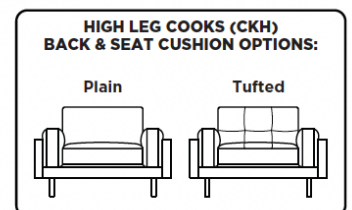

\*Dwn = \$195

**COLLECTION PIECES**

**Cooks High Leg (CKH):**

**Cooks Low Leg (CKS):**

**COOKS PRICING**

<b>PRODUCT #:</b> 112-CKS-SO3-ST		112-CKS-SO2-ST		112-CKS-SM2-ST		112-CKS-LVS-ST	
<b>ITEM:</b> THREE SEAT SOFA		TWO SEAT SOFA		TWO SEAT MID SIZE SOFA		LOVESEAT	
GR I (1)	\$5,415	GR I (1)	\$5,415	GR I (1)	\$5,265	GR I (1)	\$5,160
GR II (2) /COM	\$5,565	GR II (2) /COM	\$5,565	GR II (2) /COM	\$5,415	GR II (2) /COM	\$5,310
GR III (3)	\$5,865	GR III (3)	\$5,865	GR III (3)	\$5,715	GR III (3)	\$5,610
GR V (5)	\$6,315	GR V (5)	\$6,315	GR V (5)	\$6,165	GR V (5)	\$6,060
COM YARDS	18	COM YARDS	17	COM YARDS	16	COM YARDS	15
<b>PRODUCT #:</b> 112-CKS-SO3-ST		112-CKS-SO2-ST		112-CKS-SM2-ST		112-CKS-LVS-ST	
<b>ITEM:</b> LEATHER THREE SEAT SOFA		LEATHER TWO SEAT SOFA		LEATHER TWO SEAT MID SIZE SOFA		LEATHER LOVESEAT	
GR D/F	\$8,970	GR D/F	\$8,970	GR D/F	\$8,745	GR D/F	\$8,595
GR G / COL	\$9,420	GR G / COL	\$9,420	GR G / COL	\$9,195	GR G / COL	\$9,045
GR H	\$9,720	GR H	\$9,720	GR H	\$9,495	GR H	\$9,345
GR J	\$10,320	GR J	\$10,320	GR J	\$10,095	GR J	\$9,945
COL SQ. FT	CALL	COL SQ. FT	CALL	COL SQ. FT	CALL	COL SQ. FT	CALL

<b>PRODUCT #:</b> 112-CKS-CHR-ST		112-CKS-CHS-ST		112-CKS-CH2-ST	
<b>ITEM:</b> CHAIR - STANDARD		SWIVEL CHAIR - STANDARD		CHAIR AND A HALF - STANDARD	
GR I (1)	\$4,062	GR I (1)	\$4,212	GR I (1)	\$4,548
GR II (2) /COM	\$4,173	GR II (2) /COM	\$4,323	GR II (2) /COM	\$4,674
GR III (3)	\$4,398	GR III (3)	\$4,548	GR III (3)	\$4,926
GR V (5)	\$4,737	GR V (5)	\$4,887	GR V (5)	\$5,304
COM YARDS	9	COM YARDS	9	COM YARDS	13
<b>PRODUCT #:</b> 112-CKS-CHR-ST		112-CKS-CHS-ST		112-CKS729-CH2-ST	
<b>ITEM:</b> LEATHER CHAIR - STANDARD		LEATHER SWIVEL CHAIR - STANDARD		LEATHER CHAIR AND A HALF - STANDARD	
GR D/F	\$6,009	GR D/F	\$6,159	GR D/F	\$6,255
GR G / COL	\$6,312	GR G / COL	\$6,462	GR G / COL	\$7,065
GR H	\$6,513	GR H	\$6,663	GR H	\$7,290
GR J	\$6,813	GR J	\$6,963	GR J	\$7,590
COL SQ. FT	CALL	COL SQ. FT	CALL	COL SQ. FT	CALL