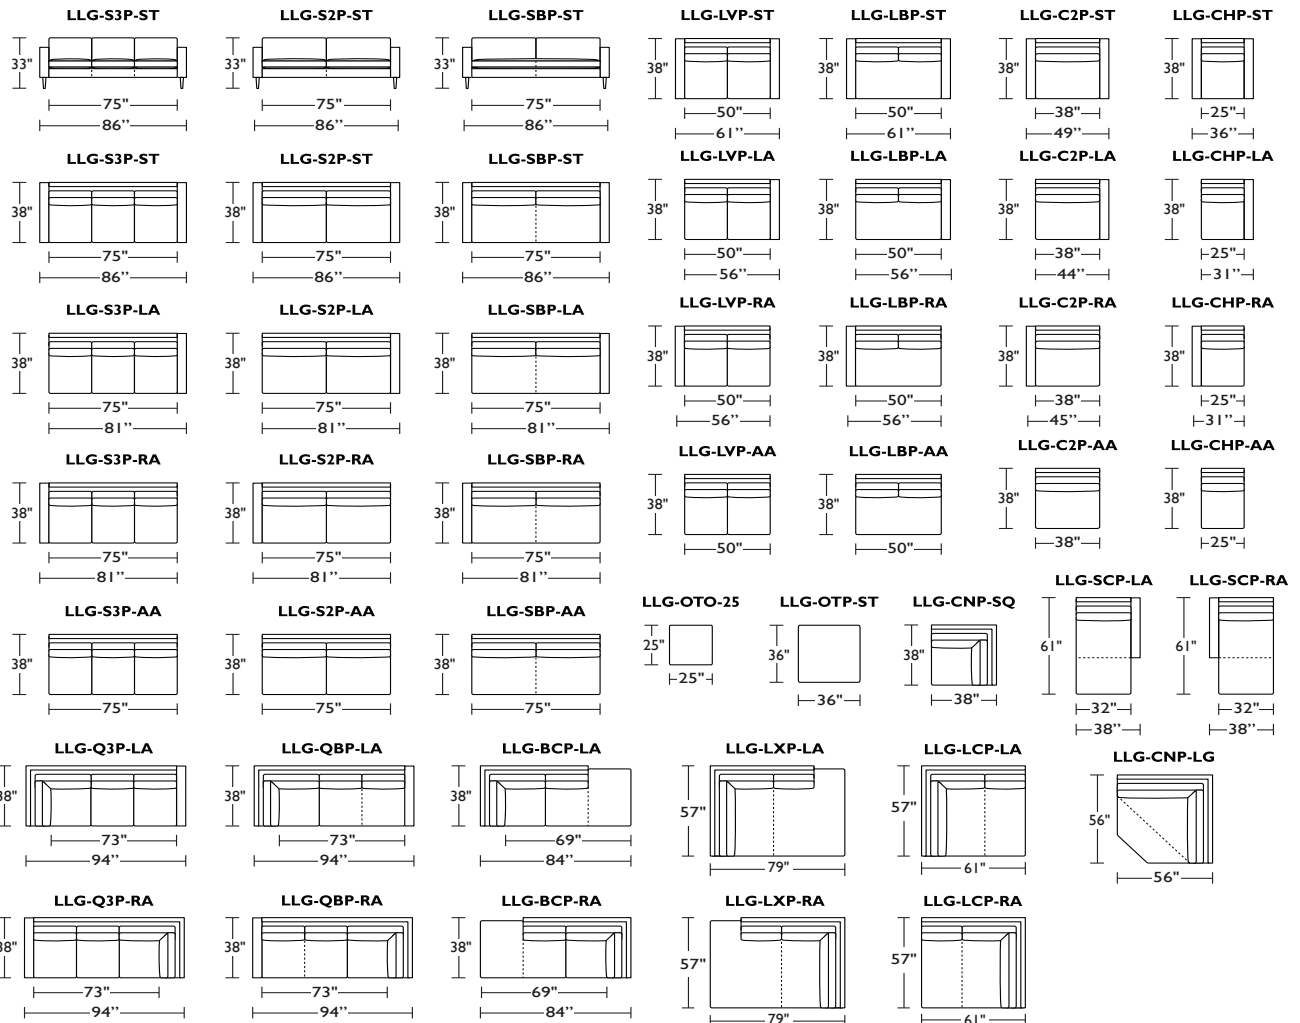

Please use actual leather, fabric, Crypton®, Sunbrella® and Ultrasuede® swatches when specifying furniture as the colors shown may vary due to the printing process.

38" Overall Depth

**Note:** Dotted line indicates seam on leather, Ultrasuede® and up the roll fabrics. Seams are eliminated with railroaded fabrics.