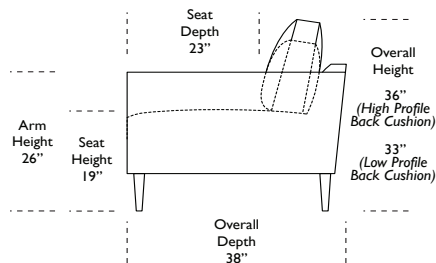

CHASE GRAND TRACK ARM - STUDIO

PERSONALIZE WITH AMERICAN LEATHER®
GRAND TRACK ARM - STUDIO

Standard Features:

- Advanced unidirectional suspension system
- Loose back and seat cushions
- Single-needle top-stitch
- Lifetime warranty on frame and suspension
- Quick-ship delivery

Options:

- Premium high-density, high-resiliency foam seat cushions encased in down
- Premium high-density, high-resiliency foam seat cushions
- Metal legs available in Antique Brass, Burnished Bronze or Polished Nickel finish
- Solid wood legs available in Natural Walnut or Gray Ash
- Contrasting seat and back cushions (two-tone) available
- Low profile back cushions available (overall height 33")
- High profile back cushions available (overall height 36")

Please use actual leather, fabric, Crypton®, Sunbrella® and Ultrasuede® swatches when specifying furniture as the colors shown may vary due to the printing process.

38" Overall Depth

Note: Dotted line indicates seam on leather, Ultrasuede® and up the roll fabrics. Seams are eliminated with railroaded fabrics.

Scale: 1/8 inch = 1 foot
All dimensions are approximate and subject to change.

V05.12.17